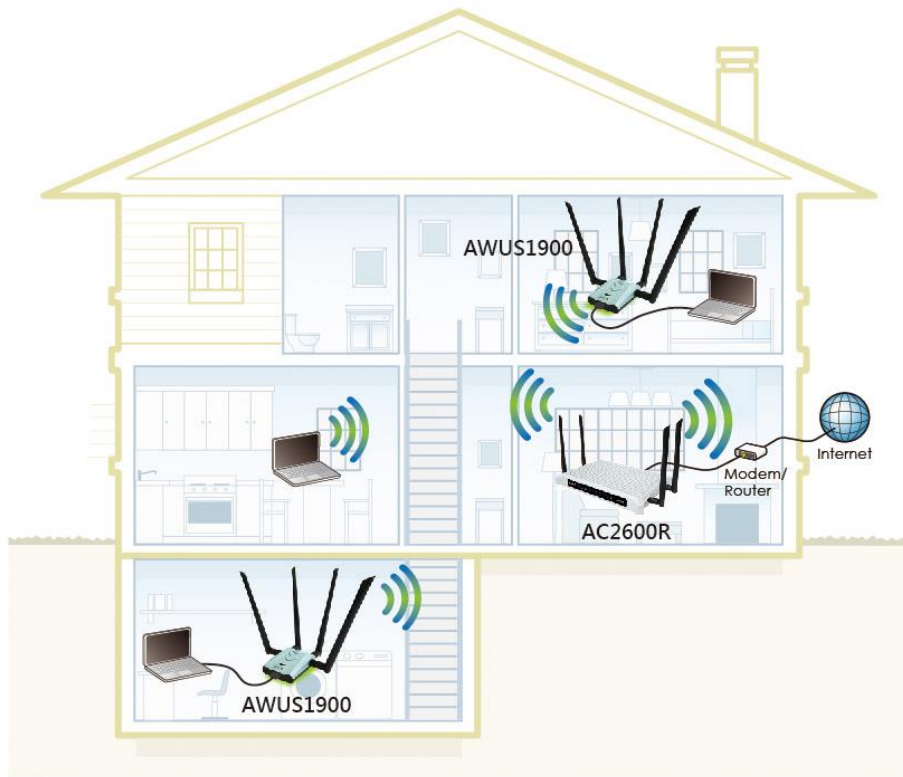

Copyright © ALFA NETWORK Inc. All Rights Reserved *specifications may change at any time without prior notice

Contact us: sales@alfa.com.tw
Website: www.alfa.com.tw

ALFA
NETWORK