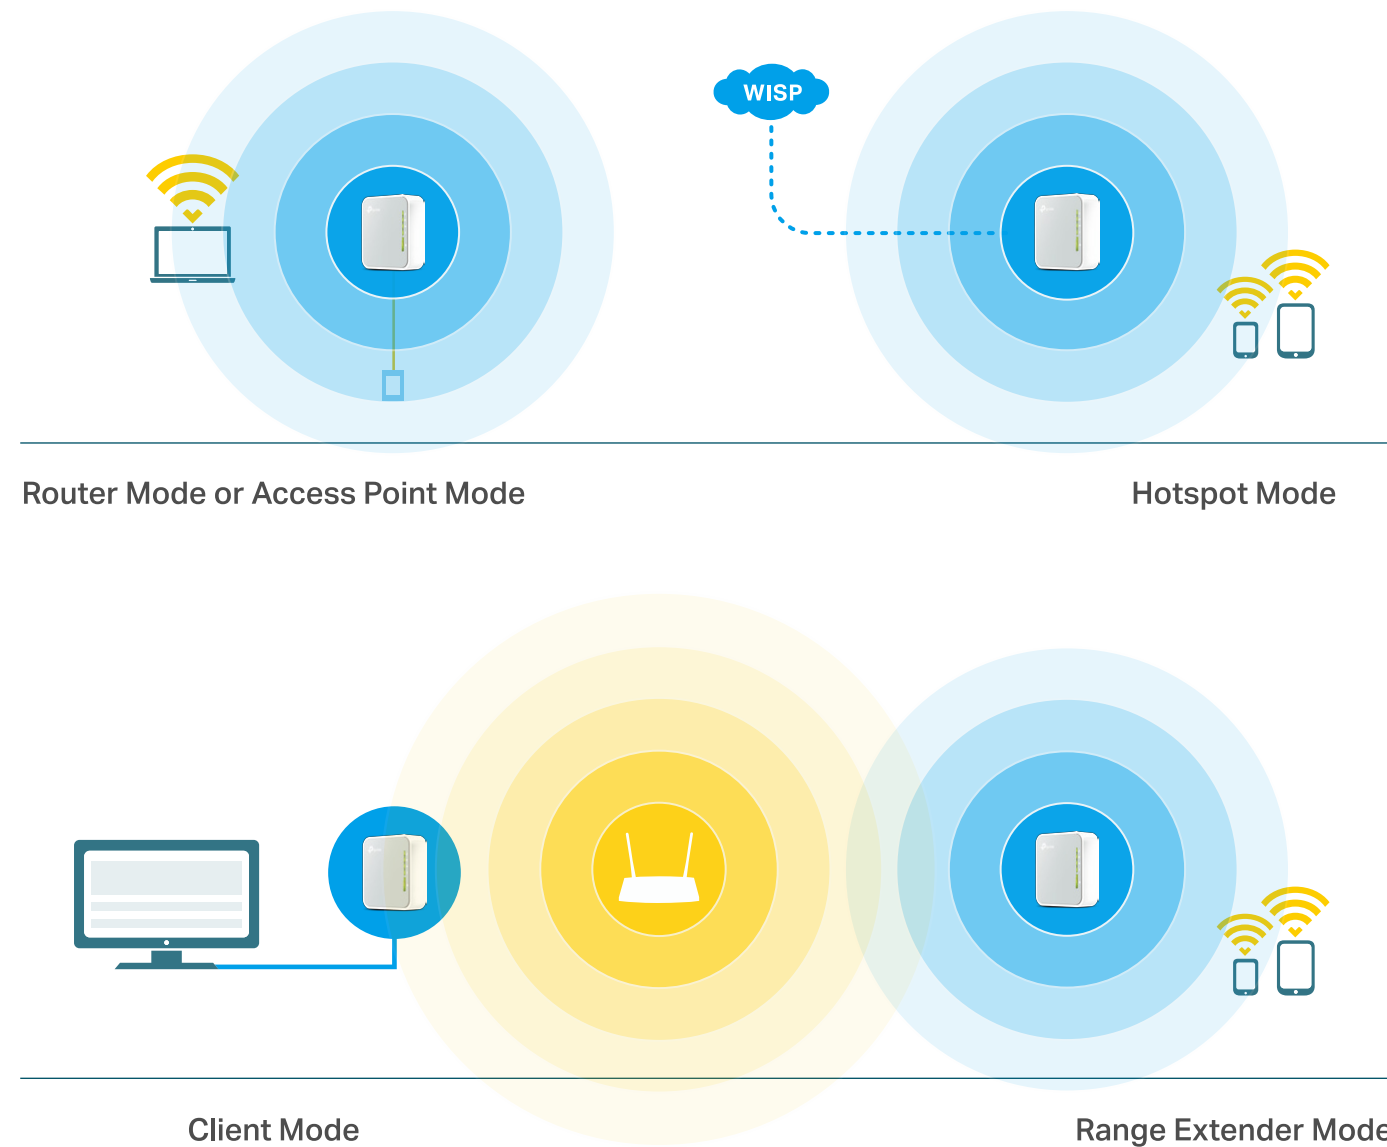

## Quick Mode Selection

To meet the wireless needs of almost any situation you might encounter, the TL-WR902AC features Router, Hotspot, Range Extender, Client and Access Point Modes.

### During Travel

- Router Mode: create your own private Wi-Fi network via Ethernet or 3G/4G modem
- Hotspot Mode: turn existing Wi-Fi into a private wireless network

### At Home

- Access Point Mode: connect Wi-Fi devices to any wired network
- Range Extender Mode: expand an existing router's Wi-Fi coverage
- Client Mode: connect Ethernet devices to a Wi-Fi network