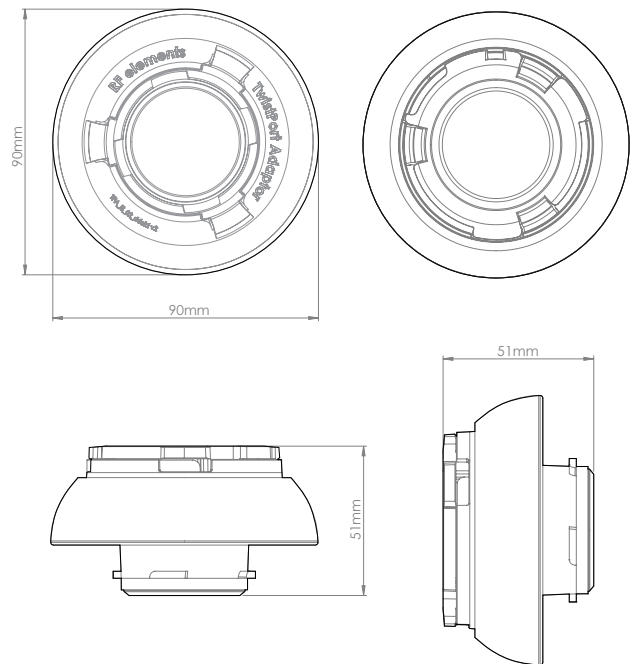

TwistPort™ Adaptor for IsoStation™ M5

ADAPTOR FOR PRISMSTATION™ 5AC, ISOSTATION™ 5AC AND ISOSTATION™ M5

The TwistPort™ Adaptor for PrismStation™ 5AC / IsoStation™ 5AC / IsoStation™ M5 makes the radios compatible with all TwistPort™ Antennas. TwistPort™ Adaptors are equipped with our original quick-locking waveguide port. Connecting and disconnecting the IsoStation™ radio series from the TwistPort™ Adaptor is very simple and requires no tools.

TECHNICAL DATA

Antenna Connection	TwistPort - Quick Locking Waveguide Port
Materials	Insert - Aluminium Alloy Adaptor - UV stabilized and weather resistant ABS plastic
Flame Rating	UL 94 HB
Temperature	-40°C to +60°C (-40°F to +140°F)
Wind Survival	160 km/h
Weight	0.09 Kg /0.2 lbs – single unit 0.12 Kg /0.3 lbs – single unit incl. package 13.5 Kg /30 lbs – carton (100 units)
Single Unit	Retail Box: 10.9 × 9.8 × 5.4 cm
100 Units	Carton Box: 57 × 52 × 25 cm

PRODUCT DIMENSIONS

COMPATIBLE WIRELESS PLATFORMS

RF elements®	any TwistPort™ Antenna
Ubiquiti Networks®	PrismStation™ 5AC, IsoStation™ 5AC, IsoStation™ M5

PACKAGE CONTENTS

TwistPort™ Adaptor