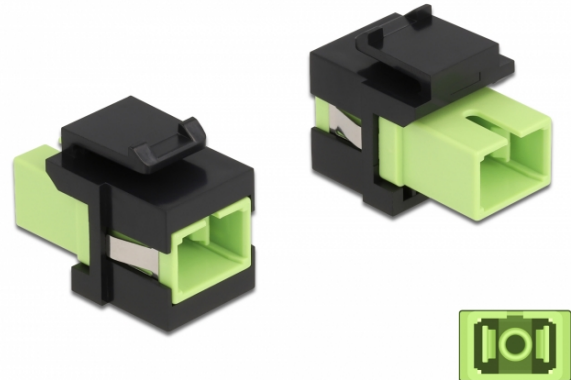

Keystone Module SC Simplex female to SC Simplex female limegreen / black

Description

This module by Delock can be used to extend fiber optic cables. With its standardised dimensions it can be used for easy snap-in mounting in e.g. a Keystone patch panel, face plate or surface-mount box.

Specification

- Connectors:
1 x SC Simplex female >
1 x SC Simplex female
- Colour: limegreen
- For multi-mode fiber
- Insertion loss • With dust cover
- For Keystone ports with 19.2 x 14.9 mm
- Housing colour: black
- Dimensions (LxWxH): ca. 27.4 x 16.5 x 21.9 mm

System requirements

- A free SC plug

Package content

- Keystone module

Item no. 86811

EAN: 4043619868117

Country of origin: China

Package: Zip poly bag

Images

General	
Mounting type:	Keystone module
Interface	
Connector 1:	1 x SC Simplex female
Connector 2:	1 x SC Simplex female
Physical characteristics	
Housing colour:	black
Length:	27.4 mm
Width:	16.5 mm
Height:	21.9 mm
Colour:	lime green