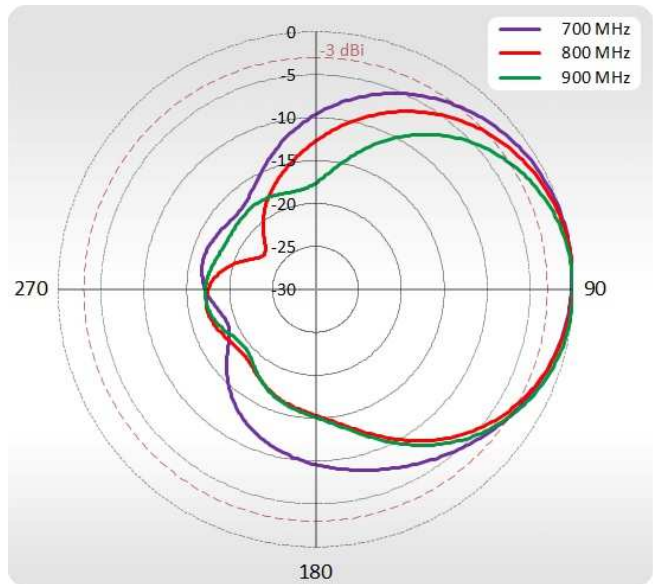

FREQUENCY	0.694 - 0.96 GHz 1.7 - 2.2 GHz 2.2 - 2.7 GHz
SUPPORTED LTE/5G BANDS	1, 2, 3, 4, 5, 6, 7, 8, 9, 10, 12, 13, 14, 17, 18, 19, 20, 23, 25, 26, 27, 28, 29, 30, 33, 34, 35, 36, 37, 38, 39, 40, 41, 44, 53, 59, 62, 65, 66, 67, 68, 69, 85, n80, n81, n82, n83, n84, n86, n89, n90, n95
GAIN	0.694 - 0.96 GHz : 7 dBi 1.7 - 2.2 GHz : 7 dBi 2.2 - 2.7 GHz : 7 dBi
VSWR	<1.70, max <2.00
BEAMWIDTH	70°/70° ±15°
POLARIZATION	Dual polarized X-Pol
IMPEDANCE	50 Ω

MECHANICAL SPECIFICATION

MATERIALS	ABS, aluminum, Fiberglass, galvanized steel
INGRESS PROTECTION	IP67
	RJ45
DIMENSIONS	392 x 392 x 96 mm 15.43 x 15.43 x 3.78 inch
WEIGHT	3.70 kg 8.16 lbs
OPERATING TEMPERATURE	From -40°C to 75°C From -40°F to 167°F

VSWR PORT 1

VSWR PORT 2

PLOTS

Port 1 700-900 MHz Azimuth

Port 1 700-900 MHz Elevation

Port 1 1710-2170 MHz Azimuth

Port 1 1710-2170 MHz Elevation

Port 1 2300-2700 MHz Azimuth

Port 1 2300-2700 MHz Elevation

Port 2 700-900 MHz Azimuth

Port 2 700-900 MHz Elevation

Port 2 1710-2170 MHz Azimuth

Port 2 1710-2170 MHz Elevation

Port 2 2300-2700 MHz Azimuth

Port 2 2300-2700 MHz Elevation