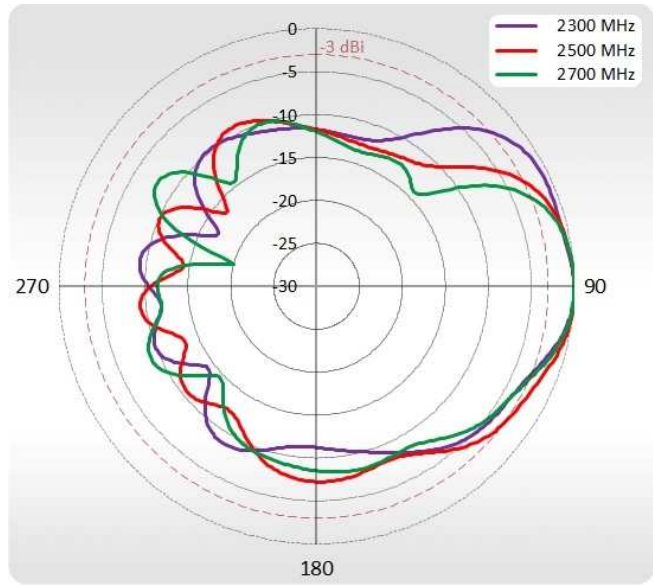

FREQUENCY	0.694 - 0.96 GHz 1.7 - 2.2 GHz 2.2 - 2.7 GHz
SUPPORTED LTE/5G BANDS	1, 2, 3, 4, 5, 6, 7, 8, 9, 10, 12, 13, 14, 17, 18, 19, 20, 23, 25, 26, 27, 28, 29, 30, 33, 34, 35, 36, 37, 38, 39, 40, 41, 44, 53, 59, 62, 65, 66, 67, 68, 69, 85, n80, n81, n82, n83, n84, n86, n89, n90, n95
GAIN	0.694 - 0.96 GHz : 7 dBi 1.7 - 2.2 GHz : 7 dBi 2.2 - 2.7 GHz : 7 dBi
VSWR	<1.70, max <2.00
BEAMWIDTH	70°/70° ±15°
POLARIZATION	Dual polarized X-Pol
IMPEDANCE	50 Ω

MECHANICAL SPECIFICATION

MATERIALS	ABS, aluminum, Fiberglass, galvanized steel
INGRESS PROTECTION	IP67
	RJ45
DIMENSIONS	392 x 392 x 96 mm 15.43 x 15.43 x 3.78 inch
WEIGHT	3.70 kg 8.16 lbs
OPERATING TEMPERATURE	From -40°C to 75°C From -40°F to 167°F

VSWR PORT 1

VSWR PORT 2

PLOTS

Port 1 700-900 MHz Azimuth

Port 1 700-900 MHz Elevation

Port 1 1710-2170 MHz Azimuth

Port 1 1710-2170 MHz Elevation

Port 1 2300-2700 MHz Azimuth

Port 1 2300-2700 MHz Elevation

Port 2 700-900 MHz Azimuth

Port 2 700-900 MHz Elevation

Port 2 1710-2170 MHz Azimuth

Port 2 1710-2170 MHz Elevation

Port 2 2300-2700 MHz Azimuth

Port 2 2300-2700 MHz Elevation