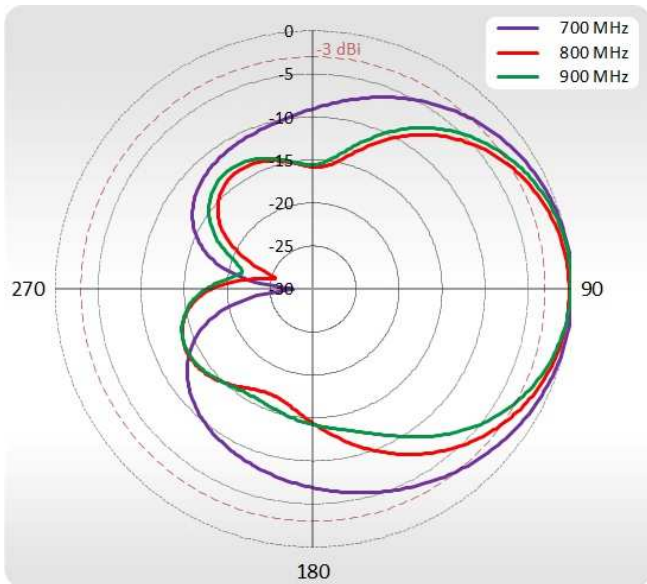

FREQUENCY	0.694 - 0.96 GHz 1.7 - 2.2 GHz 2.2 - 2.7 GHz
SUPPORTED LTE/5G BANDS	1, 2, 3, 4, 5, 6, 7, 8, 9, 10, 12, 13, 14, 17, 18, 19, 20, 23, 25, 26, 27, 28, 29, 30, 33, 34, 35, 36, 37, 38, 39, 40, 41, 44, 53, 59, 62, 65, 66, 67, 68, 69, 85, n80, n81, n82, n83, n84, n86, n89, n90, n95
GAIN	0.694 - 0.96 GHz : 7 dBi 1.7 - 2.2 GHz : 7 dBi 2.2 - 2.7 GHz : 7 dBi
VSWR	<1.70, max <2.00
BEAMWIDTH	70°/70° ±15°
POLARIZATION	Dual polarized X-Pol
IMPEDANCE	50 Ω

MECHANICAL SPECIFICATION

MATERIALS	ABS, aluminum, Fiberglass, galvanized steel
INGRESS PROTECTION	IP67
	RJ45
DIMENSIONS	392 x 392 x 96 mm 15.43 x 15.43 x 3.78 inch
WEIGHT	3.70 kg 8.16 lbs
OPERATING TEMPERATURE	From -40°C to 75°C From -40°F to 167°F

VSWR PORT 1

VSWR PORT 2

PLOTS

Port 1 700-900 MHz Azimuth

Port 1 700-900 MHz Elevation

Port 1 1710-2170 MHz Azimuth

Port 1 1710-2170 MHz Elevation

Port 1 2300-2700 MHz Azimuth

Port 1 2300-2700 MHz Elevation

Port 2 700-900 MHz Azimuth

Port 2 700-900 MHz Elevation

Port 2 1710-2170 MHz Azimuth

Port 2 1710-2170 MHz Elevation

Port 2 2300-2700 MHz Azimuth

Port 2 2300-2700 MHz Elevation