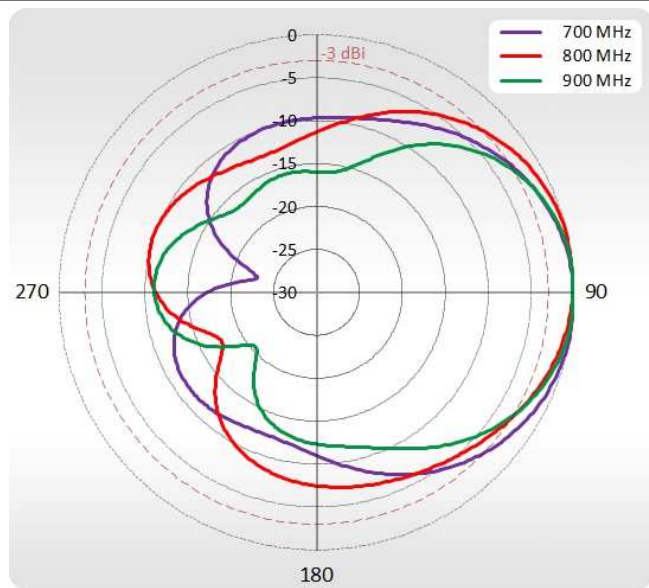

FREQUENCY	0.694 - 0.96 GHz 1.7 - 2.2 GHz 2.2 - 2.7 GHz
SUPPORTED LTE/5G BANDS	1, 2, 3, 4, 5, 6, 7, 8, 9, 10, 12, 13, 14, 17, 18, 19, 20, 23, 25, 26, 27, 28, 29, 30, 33, 34, 35, 36, 37, 38, 39, 40, 41, 44, 53, 59, 62, 65, 66, 67, 68, 69, 85, n80, n81, n82, n83, n84, n86, n89, n90, n95
GAIN	0.694 - 0.96 GHz : 7 dBi 1.7 - 2.2 GHz : 7 dBi 2.2 - 2.7 GHz : 7 dBi
VSWR	<1.70, max <2.00
BEAMWIDTH	70°/70° ±15°
POLARIZATION	Dual polarized X-Pol
IMPEDANCE	50 Ω

MECHANICAL SPECIFICATION

MATERIALS	ABS, aluminum, Fiberglass, galvanized steel
INGRESS PROTECTION	IP67
	RJ45
DIMENSIONS	392 x 392 x 96 mm 15.43 x 15.43 x 3.78 inch
WEIGHT	3.70 kg 8.16 lbs
OPERATING TEMPERATURE	From -40°C to 75°C From -40°F to 167°F

VSWR PORT 1

VSWR PORT 2

PLOTS

Port 1 700-900 MHz Azimuth

Port 1 700-900 MHz Elevation

Port 1 1710-2170 MHz Azimuth

Port 1 1710-2170 MHz Elevation

Port 1 2300-2700 MHz Azimuth

Port 1 2300-2700 MHz Elevation

Port 2 700-900 MHz Azimuth

Port 2 700-900 MHz Elevation

Port 2 1710-2170 MHz Azimuth

Port 2 1710-2170 MHz Elevation

Port 2 2300-2700 MHz Azimuth

Port 2 2300-2700 MHz Elevation