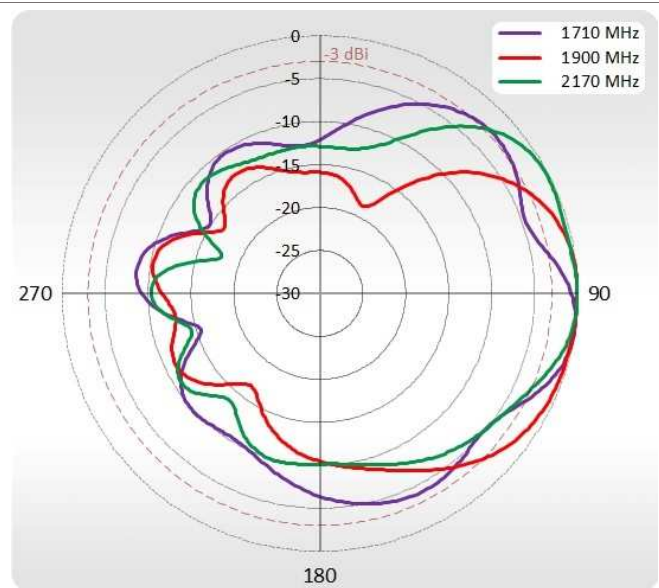

FREQUENCY	0.694 - 0.96 GHz 1.7 - 2.2 GHz 2.2 - 2.7 GHz
SUPPORTED LTE/5G BANDS	1, 2, 3, 4, 5, 6, 7, 8, 9, 10, 12, 13, 14, 17, 18, 19, 20, 23, 25, 26, 27, 28, 29, 30, 33, 34, 35, 36, 37, 38, 39, 40, 41, 44, 53, 59, 62, 65, 66, 67, 68, 69, 85, n80, n81, n82, n83, n84, n86, n89, n90, n95
GAIN	0.694 - 0.96 GHz : 7 dBi 1.7 - 2.2 GHz : 7 dBi 2.2 - 2.7 GHz : 7 dBi
VSWR	<1.70, max <2.00
BEAMWIDTH	70°/70° ±15°
POLARIZATION	Dual polarized X-Pol
IMPEDANCE	50 Ω

MECHANICAL SPECIFICATION

MATERIALS	ABS, aluminum, Fiberglass, galvanized steel
INGRESS PROTECTION	IP67
	RJ45
DIMENSIONS	392 x 392 x 96 mm 15.43 x 15.43 x 3.78 inch
WEIGHT	3.70 kg 8.16 lbs
OPERATING TEMPERATURE	From -40°C to 75°C From -40°F to 167°F

VSWR PORT 1

VSWR PORT 2

PLOTS

Port 1 700-900 MHz Azimuth

Port 1 700-900 MHz Elevation

Port 1 1710-2170 MHz Azimuth

Port 1 1710-2170 MHz Elevation

Port 1 2300-2700 MHz Azimuth

Port 1 2300-2700 MHz Elevation

Port 2 700-900 MHz Azimuth

Port 2 700-900 MHz Elevation

Port 2 1710-2170 MHz Azimuth

Port 2 1710-2170 MHz Elevation

Port 2 2300-2700 MHz Azimuth

Port 2 2300-2700 MHz Elevation