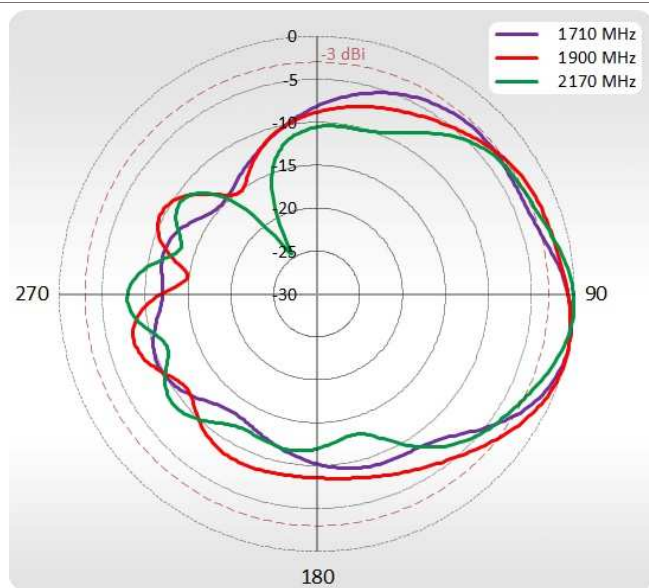

FREQUENCY	0.694 - 0.96 GHz 1.7 - 2.2 GHz 2.2 - 2.7 GHz
SUPPORTED LTE/5G BANDS	1, 2, 3, 4, 5, 6, 7, 8, 9, 10, 12, 13, 14, 17, 18, 19, 20, 23, 25, 26, 27, 28, 29, 30, 33, 34, 35, 36, 37, 38, 39, 40, 41, 44, 53, 59, 62, 65, 66, 67, 68, 69, 85, n80, n81, n82, n83, n84, n86, n89, n90, n95
GAIN	0.694 - 0.96 GHz : 7 dBi 1.7 - 2.2 GHz : 7 dBi 2.2 - 2.7 GHz : 7 dBi
VSWR	<1.70, max <2.00
BEAMWIDTH	70°/70° ±15°
POLARIZATION	Dual polarized X-Pol
IMPEDANCE	50 Ω

MECHANICAL SPECIFICATION

MATERIALS	ABS, aluminum, Fiberglass, galvanized steel
INGRESS PROTECTION	IP67
	RJ45
DIMENSIONS	392 x 392 x 96 mm 15.43 x 15.43 x 3.78 inch
WEIGHT	3.70 kg 8.16 lbs
OPERATING TEMPERATURE	From -40°C to 75°C From -40°F to 167°F

VSWR PORT 1

VSWR PORT 2

PLOTS

Port 1 700-900 MHz Azimuth

Port 1 700-900 MHz Elevation

Port 1 1710-2170 MHz Azimuth

Port 1 1710-2170 MHz Elevation

Port 1 2300-2700 MHz Azimuth

Port 1 2300-2700 MHz Elevation

Port 2 700-900 MHz Azimuth

Port 2 700-900 MHz Elevation

Port 2 1710-2170 MHz Azimuth

Port 2 1710-2170 MHz Elevation

Port 2 2300-2700 MHz Azimuth

Port 2 2300-2700 MHz Elevation