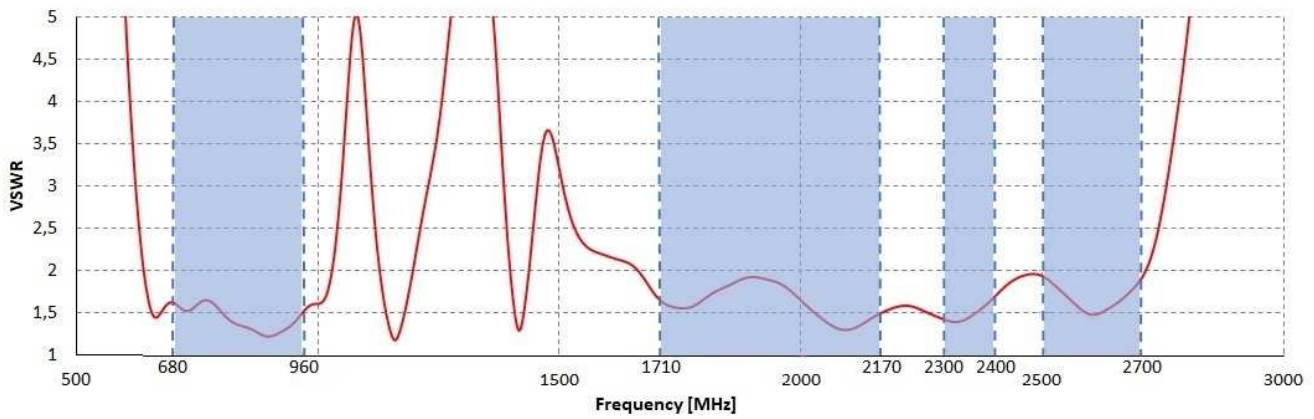

FREQUENCY	0.694 - 0.96 GHz 1.7 - 2.2 GHz 2.2 - 2.7 GHz
SUPPORTED LTE/5G BANDS	1, 2, 3, 4, 5, 6, 7, 8, 9, 10, 12, 13, 14, 17, 18, 19, 20, 23, 25, 26, 27, 28, 29, 30, 33, 34, 35, 36, 37, 38, 39, 40, 41, 44, 53, 59, 62, 65, 66, 67, 68, 69, 85, n80, n81, n82, n83, n84, n86, n89, n90, n95
GAIN	0.694 - 0.96 GHz : 7 dBi 1.7 - 2.2 GHz : 7 dBi 2.2 - 2.7 GHz : 7 dBi
VSWR	<1.70, max <2.00
BEAMWIDTH	70°/70° ±15°
POLARIZATION	Dual polarized X-Pol
IMPEDANCE	50 Ω

VSWR PORT 1

VSWR PORT 2

PLOTS

Port 1 700-900 MHz Azimuth

Port 1 700-900 MHz Elevation

Port 1 1710-2170 MHz Azimuth

Port 1 1710-2170 MHz Elevation

Port 1 2300-2700 MHz Azimuth