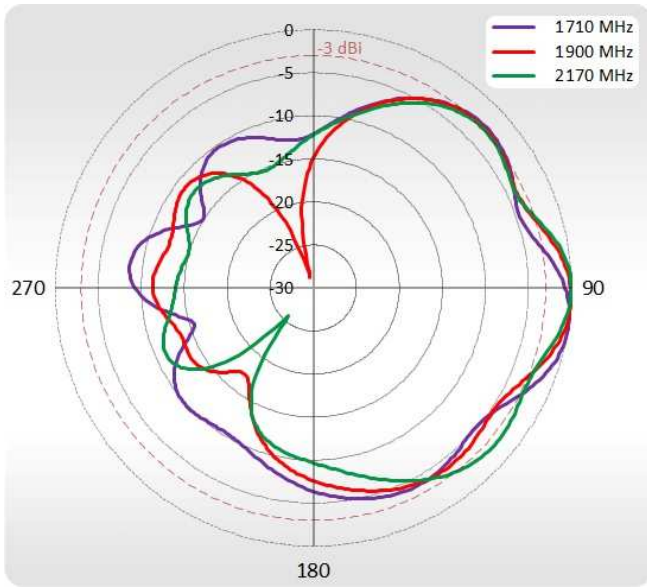

FREQUENCY	0.694 - 0.96 GHz 1.7 - 2.2 GHz 2.2 - 2.7 GHz
SUPPORTED LTE/5G BANDS	1, 2, 3, 4, 5, 6, 7, 8, 9, 10, 12, 13, 14, 17, 18, 19, 20, 23, 25, 26, 27, 28, 29, 30, 33, 34, 35, 36, 37, 38, 39, 40, 41, 44, 53, 59, 62, 65, 66, 67, 68, 69, 85, n80, n81, n82, n83, n84, n86, n89, n90, n95
GAIN	0.694 - 0.96 GHz : 7 dBi 1.7 - 2.2 GHz : 7 dBi 2.2 - 2.7 GHz : 7 dBi
VSWR	<1.70, max <2.00
BEAMWIDTH	70°/70° ±15°
POLARIZATION	Dual polarized X-Pol
IMPEDANCE	50 Ω

VSWR PORT 1

VSWR PORT 2

PLOTS

Port 1 700-900 MHz Azimuth

Port 1 700-900 MHz Elevation

Port 1 1710-2170 MHz Azimuth

Port 1 1710-2170 MHz Elevation

Port 1 2300-2700 MHz Azimuth

Port 1 2300-2700 MHz Elevation

Port 2 700-900 MHz Azimuth

Port 2 700-900 MHz Elevation

Port 2 1710-2170 MHz Azimuth

Port 2 1710-2170 MHz Elevation

Port 2 2300-2700 MHz Azimuth

Port 2 2300-2700 MHz Elevation