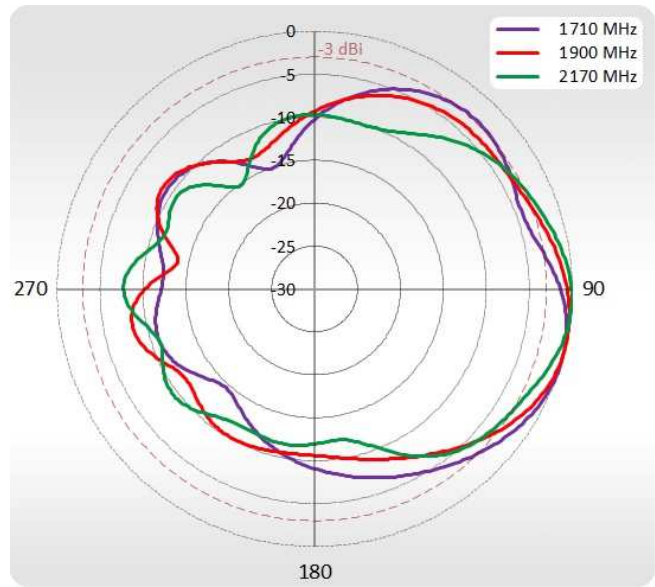

FREQUENCY	0.694 - 0.96 GHz 1.7 - 2.2 GHz 2.2 - 2.7 GHz
SUPPORTED LTE/5G BANDS	1, 2, 3, 4, 5, 6, 7, 8, 9, 10, 12, 13, 14, 17, 18, 19, 20, 23, 25, 26, 27, 28, 29, 30, 33, 34, 35, 36, 37, 38, 39, 40, 41, 44, 53, 59, 62, 65, 66, 67, 68, 69, 85, n80, n81, n82, n83, n84, n86, n89, n90, n95
GAIN	0.694 - 0.96 GHz : 7 dBi 1.7 - 2.2 GHz : 7 dBi 2.2 - 2.7 GHz : 7 dBi
VSWR	<1.70, max <2.00
BEAMWIDTH	70°/70° ±15°
POLARIZATION	Dual polarized X-Pol
IMPEDANCE	50 Ω

VSWR PORT 1

VSWR PORT 2

PLOTS

Port 1 700-900 MHz Azimuth

Port 1 700-900 MHz Elevation

Port 1 1710-2170 MHz Azimuth

Port 1 1710-2170 MHz Elevation

Port 1 2300-2700 MHz Azimuth

Port 1 2300-2700 MHz Elevation

Port 2 700-900 MHz Azimuth

Port 2 700-900 MHz Elevation

Port 2 1710-2170 MHz Azimuth

Port 2 1710-2170 MHz Elevation

Port 2 2300-2700 MHz Azimuth

Port 2 2300-2700 MHz Elevation