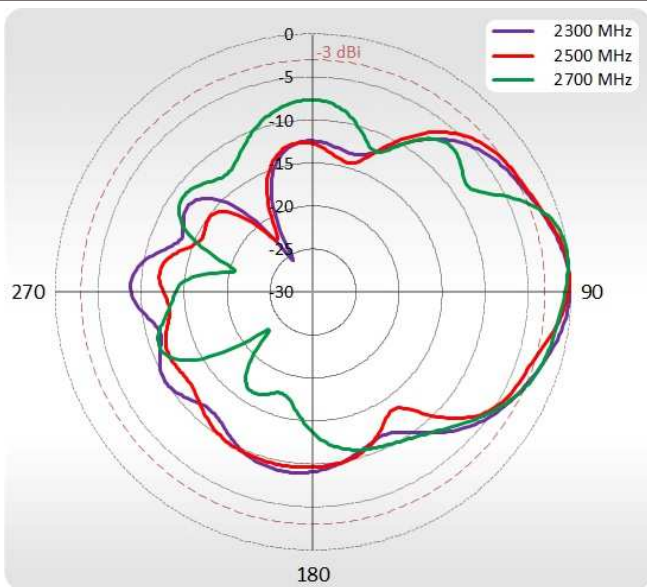

FREQUENCY	0.694 - 0.96 GHz 1.7 - 2.2 GHz 2.2 - 2.7 GHz
SUPPORTED LTE/5G BANDS	1, 2, 3, 4, 5, 6, 7, 8, 9, 10, 12, 13, 14, 17, 18, 19, 20, 23, 25, 26, 27, 28, 29, 30, 33, 34, 35, 36, 37, 38, 39, 40, 41, 44, 53, 59, 62, 65, 66, 67, 68, 69, 85, n80, n81, n82, n83, n84, n86, n89, n90, n95
GAIN	0.694 - 0.96 GHz : 7 dBi 1.7 - 2.2 GHz : 7 dBi 2.2 - 2.7 GHz : 7 dBi
VSWR	<1.70, max <2.00
BEAMWIDTH	70°/70° ±15°
POLARIZATION	Dual polarized X-Pol
IMPEDANCE	50 Ω

VSWR PORT 1

VSWR PORT 2

PLOTS

Port 1 700-900 MHz Azimuth

Port 1 700-900 MHz Elevation

Port 1 1710-2170 MHz Azimuth

Port 1 1710-2170 MHz Elevation

Port 1 2300-2700 MHz Azimuth

Port 1 2300-2700 MHz Elevation

Port 2 700-900 MHz Azimuth

Port 2 700-900 MHz Elevation

Port 2 1710-2170 MHz Azimuth

Port 2 1710-2170 MHz Elevation

Port 2 2300-2700 MHz Azimuth

Port 2 2300-2700 MHz Elevation