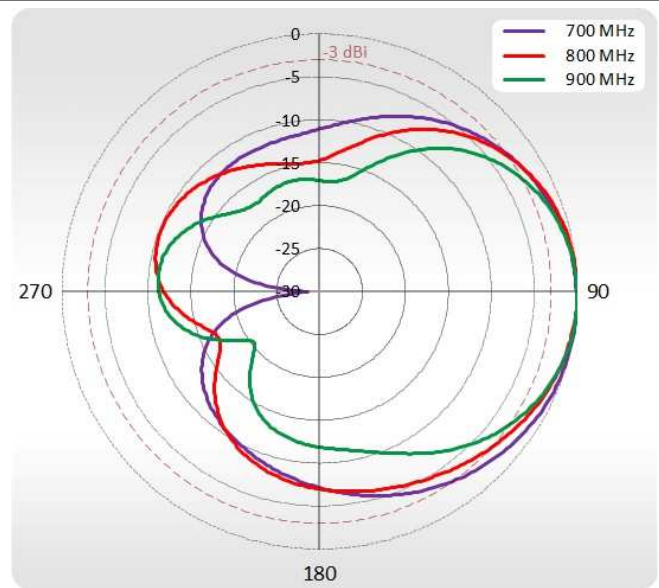

FREQUENCY	0.694 - 0.96 GHz 1.7 - 2.2 GHz 2.2 - 2.7 GHz
SUPPORTED LTE/5G BANDS	1, 2, 3, 4, 5, 6, 7, 8, 9, 10, 12, 13, 14, 17, 18, 19, 20, 23, 25, 26, 27, 28, 29, 30, 33, 34, 35, 36, 37, 38, 39, 40, 41, 44, 53, 59, 62, 65, 66, 67, 68, 69, 85, n80, n81, n82, n83, n84, n86, n89, n90, n95
GAIN	0.694 - 0.96 GHz : 7 dBi 1.7 - 2.2 GHz : 7 dBi 2.2 - 2.7 GHz : 7 dBi
VSWR	<1.70, max <2.00
BEAMWIDTH	70°/70° ±15°
POLARIZATION	Dual polarized X-Pol
IMPEDANCE	50 Ω

MECHANICAL SPECIFICATION

MATERIALS	ABS, aluminum, Fiberglass, galvanized steel
INGRESS PROTECTION	IP67
	RJ45
DIMENSIONS	392 x 392 x 96 mm 15.43 x 15.43 x 3.78 inch
WEIGHT	3.70 kg 8.16 lbs
OPERATING TEMPERATURE	From -40°C to 75°C From -40°F to 167°F

VSWR PORT 1

VSWR PORT 2

PLOTS

Port 1 700-900 MHz Azimuth

Port 1 700-900 MHz Elevation

Port 1 1710-2170 MHz Azimuth

Port 1 1710-2170 MHz Elevation

Port 1 2300-2700 MHz Azimuth

Port 1 2300-2700 MHz Elevation

Port 2 700-900 MHz Azimuth

Port 2 700-900 MHz Elevation

Port 2 1710-2170 MHz Azimuth

Port 2 1710-2170 MHz Elevation

Port 2 2300-2700 MHz Azimuth

Port 2 2300-2700 MHz Elevation