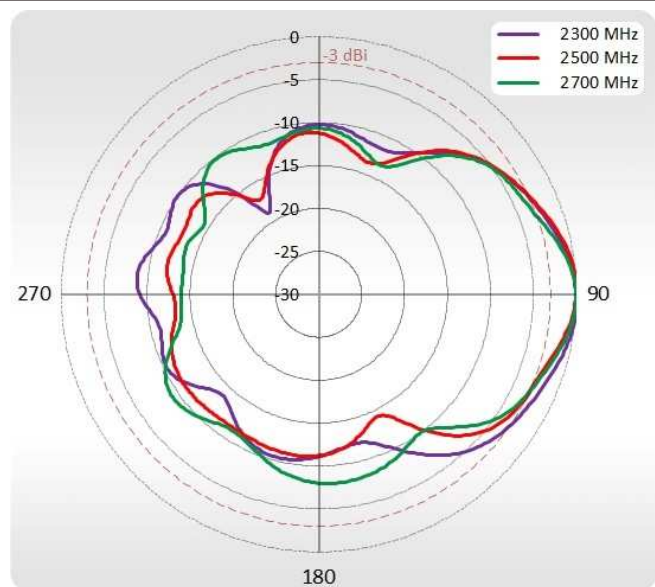

FREQUENCY	0.694 - 0.96 GHz 1.7 - 2.2 GHz 2.2 - 2.7 GHz
SUPPORTED LTE/5G BANDS	1, 2, 3, 4, 5, 6, 7, 8, 9, 10, 12, 13, 14, 17, 18, 19, 20, 23, 25, 26, 27, 28, 29, 30, 33, 34, 35, 36, 37, 38, 39, 40, 41, 44, 53, 59, 62, 65, 66, 67, 68, 69, 85, n80, n81, n82, n83, n84, n86, n89, n90, n95
GAIN	0.694 - 0.96 GHz : 7 dBi 1.7 - 2.2 GHz : 7 dBi 2.2 - 2.7 GHz : 7 dBi
VSWR	<1.70, max <2.00
BEAMWIDTH	70°/70° ±15°
POLARIZATION	Dual polarized X-Pol
IMPEDANCE	50 Ω

VSWR PORT 1

VSWR PORT 2

PLOTS

Port 1 700-900 MHz Azimuth

Port 1 700-900 MHz Elevation

Port 1 1710-2170 MHz Azimuth

Port 1 1710-2170 MHz Elevation

Port 1 2300-2700 MHz Azimuth

Port 1 2300-2700 MHz Elevation

Port 2 700-900 MHz Azimuth

Port 2 700-900 MHz Elevation

Port 2 1710-2170 MHz Azimuth

Port 2 1710-2170 MHz Elevation

Port 2 2300-2700 MHz Azimuth

Port 2 2300-2700 MHz Elevation