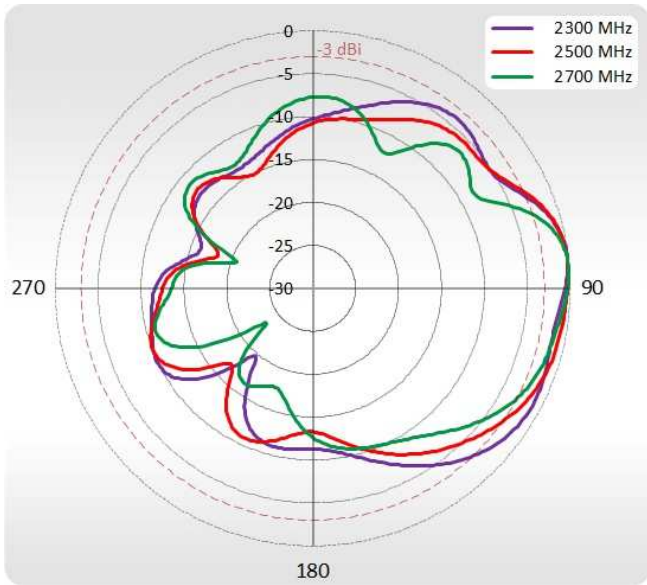

FREQUENCY	0.694 - 0.96 GHz 1.7 - 2.2 GHz 2.2 - 2.7 GHz
SUPPORTED LTE/5G BANDS	1, 2, 3, 4, 5, 6, 7, 8, 9, 10, 12, 13, 14, 17, 18, 19, 20, 23, 25, 26, 27, 28, 29, 30, 33, 34, 35, 36, 37, 38, 39, 40, 41, 44, 53, 59, 62, 65, 66, 67, 68, 69, 85, n80, n81, n82, n83, n84, n86, n89, n90, n95
GAIN	0.694 - 0.96 GHz : 7 dBi 1.7 - 2.2 GHz : 7 dBi 2.2 - 2.7 GHz : 7 dBi
VSWR	<1.70, max <2.00
BEAMWIDTH	70°/70° ±15°
POLARIZATION	Dual polarized X-Pol
IMPEDANCE	50 Ω

MECHANICAL SPECIFICATION

MATERIALS	ABS, aluminum, Fiberglass, galvanized steel
INGRESS PROTECTION	IP67
	RJ45
DIMENSIONS	392 x 392 x 96 mm 15.43 x 15.43 x 3.78 inch
WEIGHT	3.70 kg 8.16 lbs
OPERATING TEMPERATURE	From -40°C to 75°C From -40°F to 167°F

VSWR PORT 1

VSWR PORT 2

PLOTS

Port 1 700-900 MHz Azimuth

Port 1 700-900 MHz Elevation

Port 1 1710-2170 MHz Azimuth

Port 1 1710-2170 MHz Elevation

Port 1 2300-2700 MHz Azimuth

Port 1 2300-2700 MHz Elevation

Port 2 700-900 MHz Azimuth

Port 2 700-900 MHz Elevation

Port 2 1710-2170 MHz Azimuth

Port 2 1710-2170 MHz Elevation

Port 2 2300-2700 MHz Azimuth

Port 2 2300-2700 MHz Elevation