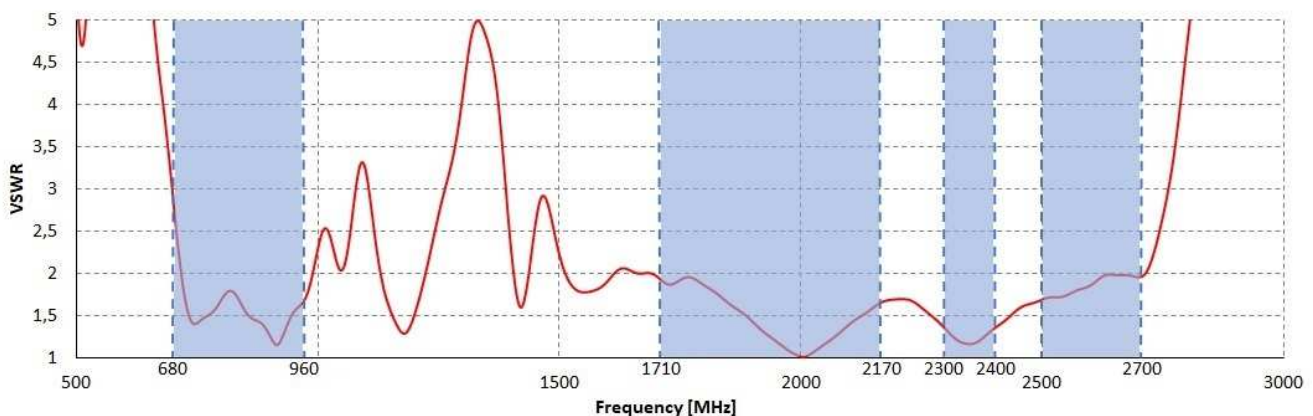

LTE SPECIFICATION

FREQUENCY	0.694 - 0.96 GHz 1.7 - 2.2 GHz 2.2 - 2.7 GHz
SUPPORTED LTE/5G BANDS	1, 2, 3, 4, 5, 6, 7, 8, 9, 10, 12, 13, 14, 17, 18, 19, 20, 23, 25, 26, 27, 28, 29, 30, 33, 34, 35, 36, 37, 38, 39, 40, 41, 44, 53, 59, 62, 65, 66, 67, 68, 69, 85, n80, n81, n82, n83, n84, n86, n89, n90, n95
GAIN	0.694 - 0.96 GHz : 7 dBi 1.7 - 2.2 GHz : 7 dBi 2.2 - 2.7 GHz : 7 dBi
VSWR	<1.70, max <2.00
BEAMWIDTH	70°/70° ±15°
POLARIZATION	Dual polarized X-Pol
IMPEDANCE	50 Ω

MECHANICAL SPECIFICATION

MATERIALS	ABS, aluminum, Fiberglass, galvanized steel
INGRESS PROTECTION	IP67
	RJ45
DIMENSIONS	392 x 392 x 96 mm 15.43 x 15.43 x 3.78 inch
WEIGHT	3.70 kg 8.16 lbs
OPERATING TEMPERATURE	From -40°C to 75°C From -40°F to 167°F

VSWR PORT 1