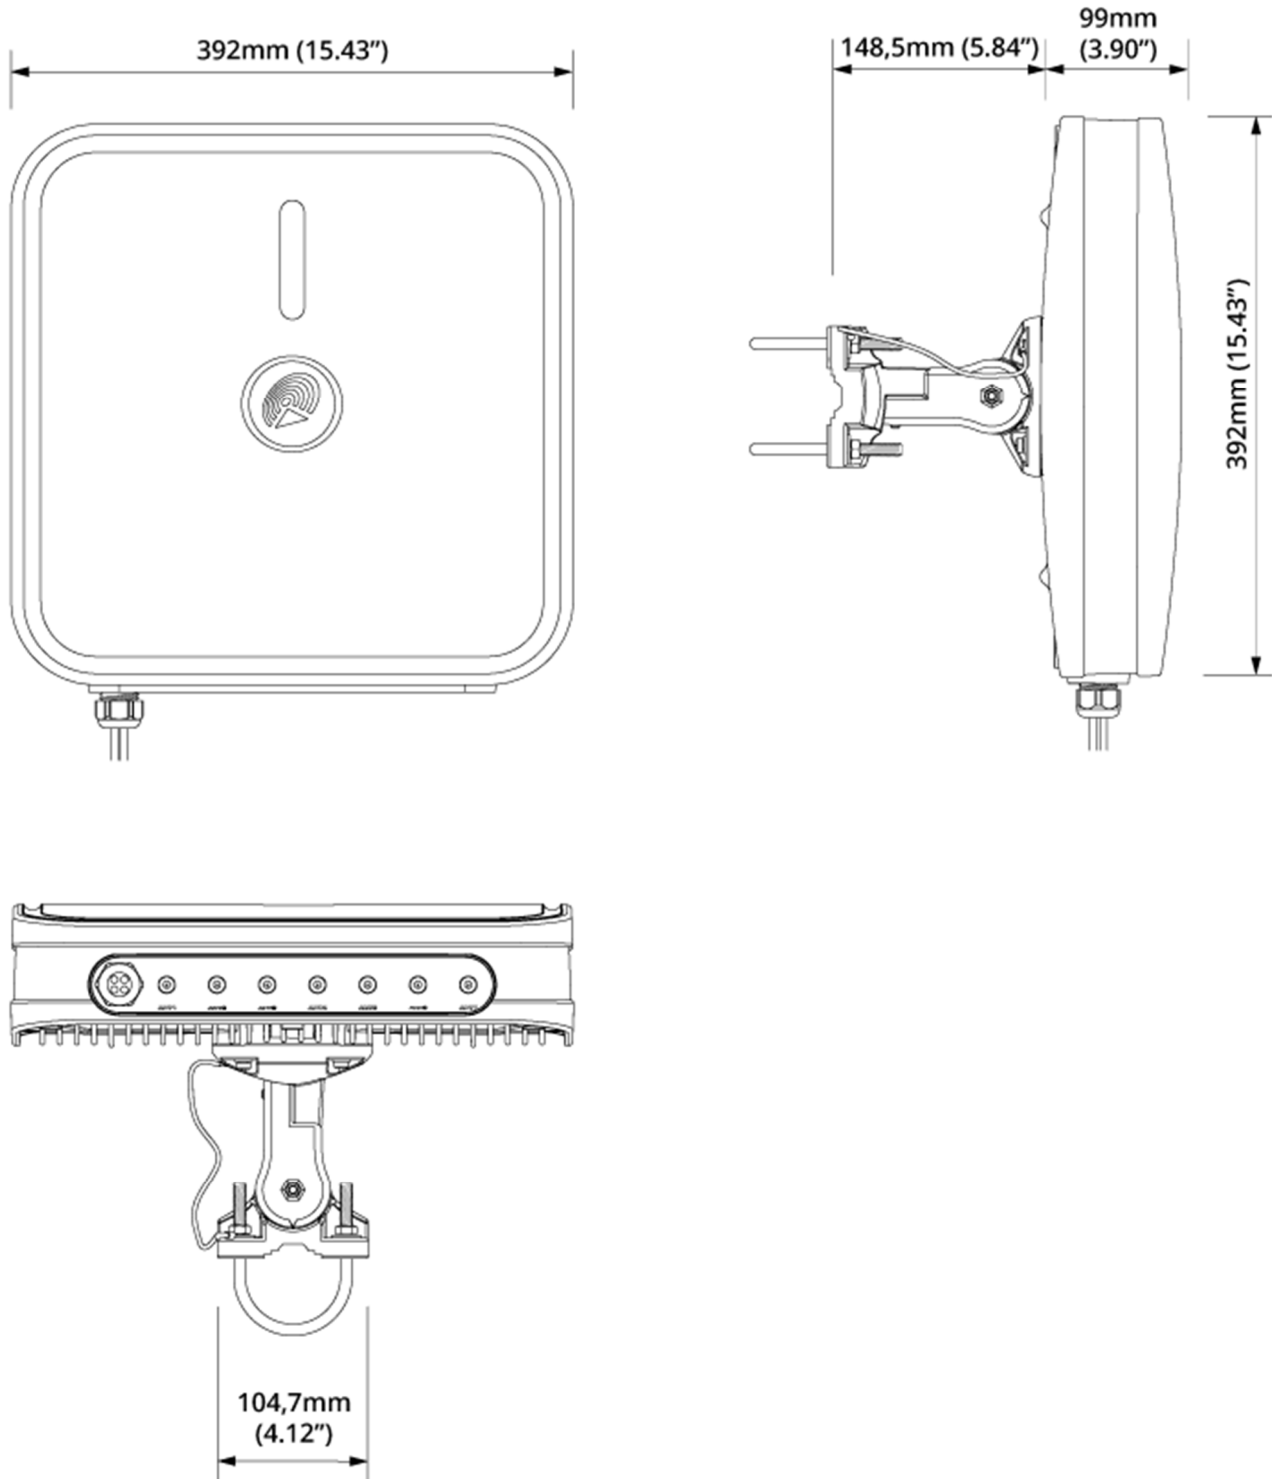

DIMENSIONS

HEADQUARTER:

Wireless Instruments sp. z o.o.

ul. Kościuszki 27

52-116 Iwiny

POLAND

sales@quwireless.com

tel 1. +48 601 366 369

tel 2. +48 577 667 761

www.quwireless.com