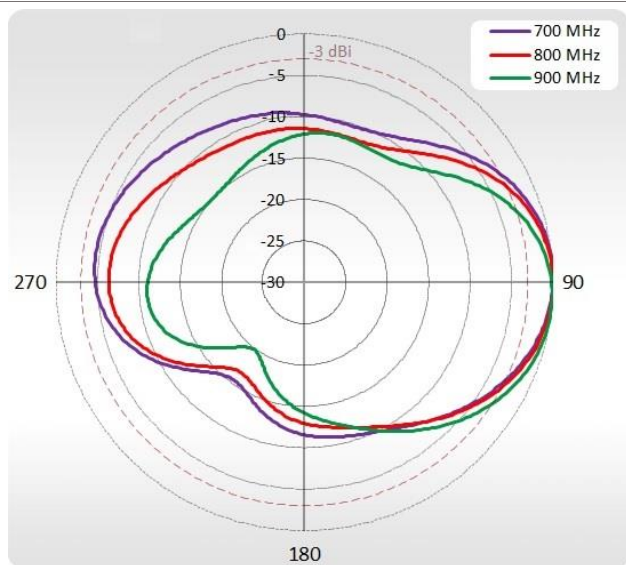

FREQUENCY	0.694-0.96 GHz 1.7 - 2.2 GHz 2.2 - 2.7 GHz
SUPPORTED LTE/5G BANDS	1, 2, 3, 4, 5, 6, 7, 8, 9, 10, 12, 13, 14, 17, 18, 19, 20, 23, 25, 26, 27, 28, 29, 30, 33, 34, 35, 36, 37, 38, 39, 40, 41, 44, 53, 59, 62, 65, 66, 67, 68, 69, 85, n80, n81, n82, n83, n84, n86, n89, n90, n95
GAIN	0.694 - 0.96 GHz : 4 dBi 1.7 - 2.2 GHz : 5 dBi 2.2 - 2.7 GHz : 6 dBi
Front-to-Back	>8 dB
VSWR	<1.30, max <1.80
BEAMWIDTH	90°/90° +/- 30°
POLARIZATION	Vertical
IMPEDANCE	50 Ω

WI-FI SPECIFICATION

FREQUENCY	2.40-2.50 GHz
GAIN	6 dBi
VSWR	<1.70, max <2.00
BEAMWIDTH	360°/25° +/- 5°
POLARIZATION	Vertical
IMPEDANCE	50 Ω

MECHANICAL SPECIFICATION

MATERIALS	ABS, aluminum, PTFE, Fiberglass
INGRESS PROTECTION	IP67
CONNECTOR TYPE	RJ45 + 2xNf + 2xNm in external omni wi-fi antenna
DIMENSIONS	272 x 276 x 96 mm 10.71 x 10.87 x 3.78 inch
WEIGHT	1.8 kg 3.97 lbs
OPERATING TEMPERATURE	From -40°C to 75°C From -40°F to 167°F

VSWR for LTE antenna

VSWR for Wi-Fi antenna

PLOTS

700-900 MHz Azimuth

700-900 MHz Elevation

1710-2170 MHz Azimuth

1710-2170 MHz Elevation

2300-2700 MHz Azimuth

2300-2700 MHz Elevation

Wi-Fi Azimuth

Wi-Fi Elevation

DEVICE SPECIFICATION

RUT360 is an updated version of our all-time best-seller RUT240. This compact industrial cellular router offers a possibility to connect to the internet using cellular, Wi-Fi, and wired networks.