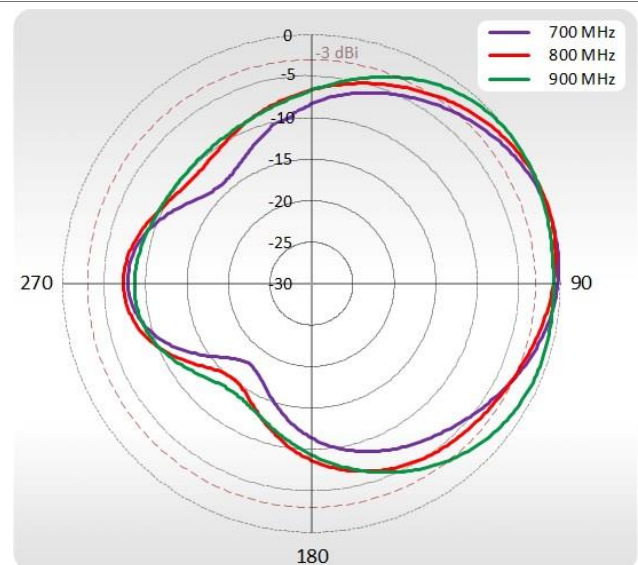

FREQUENCY	0.694-0.96 GHz 1.7 - 2.2 GHz 2.2 - 2.7 GHz
SUPPORTED LTE/5G BANDS	1, 2, 3, 4, 5, 6, 7, 8, 9, 10, 12, 13, 14, 17, 18, 19, 20, 23, 25, 26, 27, 28, 29, 30, 33, 34, 35, 36, 37, 38, 39, 40, 41, 44, 53, 59, 62, 65, 66, 67, 68, 69, 85, n80, n81, n82, n83, n84, n86, n89, n90, n95
GAIN	0.694 - 0.96 GHz : 4 dBi 1.7 - 2.2 GHz : 5 dBi 2.2 - 2.7 GHz : 6 dBi
Front-to-Back	>8 dB
VSWR	<1.30, max <1.80
BEAMWIDTH	90°/90° +/- 30°
POLARIZATION	Vertical
IMPEDANCE	50 Ω

WI-FI SPECIFICATION

FREQUENCY	2.40-2.50 GHz
GAIN	6 dBi
VSWR	<1.70, max <2.00
BEAMWIDTH	360°/25° +/- 5°
POLARIZATION	Vertical
IMPEDANCE	50 Ω

MECHANICAL SPECIFICATION

MATERIALS	ABS, aluminum, PTFE, Fiberglass
INGRESS PROTECTION	IP67
CONNECTOR TYPE	RJ45 + 2xNf + 2xNm in external omni wi-fi antenna
DIMENSIONS	272 x 276 x 96 mm 10.71 x 10.87 x 3.78 inch
WEIGHT	1.8 kg 3.97 lbs
OPERATING TEMPERATURE	From -40°C to 75°C From -40°F to 167°F

VSWR for LTE antenna

VSWR for Wi-Fi antenna

PLOTS

700-900 MHz Azimuth

700-900 MHz Elevation

1710-2170 MHz Azimuth

1710-2170 MHz Elevation

2300-2700 MHz Azimuth

2300-2700 MHz Elevation

Wi-Fi Azimuth

Wi-Fi Elevation

DEVICE SPECIFICATION

RUT360 is an updated version of our all-time best-seller RUT240. This compact industrial cellular router offers a possibility to connect to the internet using cellular, Wi-Fi, and wired networks.