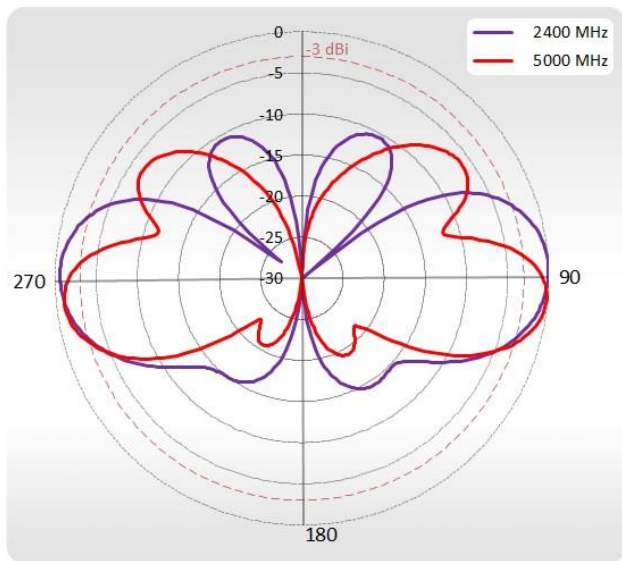

FREQUENCY	0.694-0.96 GHz 1.7 - 2.2 GHz 2.2 - 2.7 GHz
SUPPORTED LTE/5G BANDS	1, 2, 3, 4, 5, 6, 7, 8, 9, 10, 12, 13, 14, 17, 18, 19, 20, 23, 25, 26, 27, 28, 29, 30, 33, 34, 35, 36, 37, 38, 39, 40, 41, 44, 53, 59, 62, 65, 66, 67, 68, 69, 85, n80, n81, n82, n83, n84, n86, n89, n90, n95
GAIN	0.694 - 0.96 GHz : 4 dBi 1.7 - 2.2 GHz : 5 dBi 2.2 - 2.7 GHz : 6 dBi
Front-to-Back	>8 dB
VSWR	<1.30, max <1.80
BEAMWIDTH	90°/90° +/- 30°
POLARIZATION	Vertical
IMPEDANCE	50 Ω

WI-FI SPECIFICATION

FREQUENCY	2.40-2.50 GHz
GAIN	6 dBi
VSWR	<1.70, max <2.00
BEAMWIDTH	360°/25° +/- 5°
POLARIZATION	Vertical
IMPEDANCE	50 Ω

MECHANICAL SPECIFICATION

MATERIALS	ABS, aluminum, PTFE, Fiberglass
INGRESS PROTECTION	IP67
CONNECTOR TYPE	RJ45 + 2xNf + 2xNm in external omni wi-fi antenna
DIMENSIONS	272 x 276 x 96 mm 10.71 x 10.87 x 3.78 inch
WEIGHT	1.8 kg 3.97 lbs
OPERATING TEMPERATURE	From -40°C to 75°C From -40°F to 167°F

VSWR for LTE antenna

VSWR for Wi-Fi antenna

PLOTS

700-900 MHz Azimuth

700-900 MHz Elevation

1710-2170 MHz Azimuth

1710-2170 MHz Elevation

2300-2700 MHz Azimuth

2300-2700 MHz Elevation

Wi-Fi Azimuth

Wi-Fi Elevation

DEVICE SPECIFICATION

RUT360 is an updated version of our all-time best-seller RUT240. This compact industrial cellular router offers a possibility to connect to the internet using cellular, Wi-Fi, and wired networks.