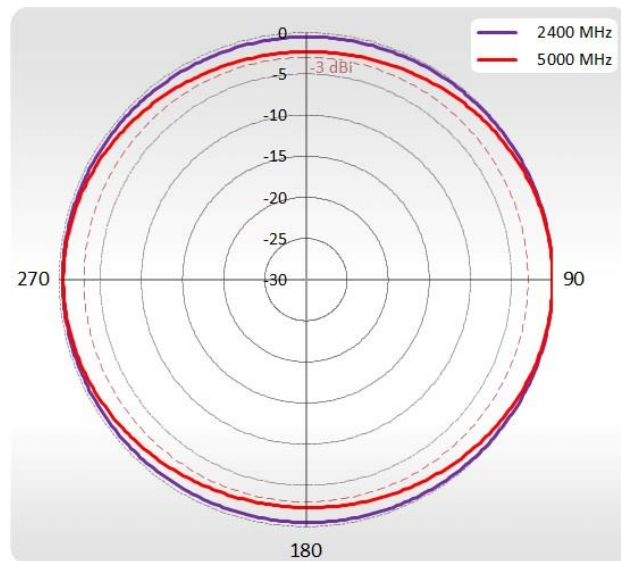

FREQUENCY	0.694-0.96 GHz 1.7 - 2.2 GHz 2.2 - 2.7 GHz
SUPPORTED LTE/5G BANDS	1, 2, 3, 4, 5, 6, 7, 8, 9, 10, 12, 13, 14, 17, 18, 19, 20, 23, 25, 26, 27, 28, 29, 30, 33, 34, 35, 36, 37, 38, 39, 40, 41, 44, 53, 59, 62, 65, 66, 67, 68, 69, 85, n80, n81, n82, n83, n84, n86, n89, n90, n95
GAIN	0.694 - 0.96 GHz : 4 dBi 1.7 - 2.2 GHz : 5 dBi 2.2 - 2.7 GHz : 6 dBi
Front-to-Back	>8 dB
VSWR	<1.30, max <1.80
BEAMWIDTH	90°/90° +/- 30°
POLARIZATION	Vertical
IMPEDANCE	50 Ω

WI-FI SPECIFICATION

FREQUENCY	2.40-2.50 GHz
GAIN	6 dBi
VSWR	<1.70, max <2.00
BEAMWIDTH	360°/25° +/- 5°
POLARIZATION	Vertical
IMPEDANCE	50 Ω

MECHANICAL SPECIFICATION

MATERIALS	ABS, aluminum, PTFE, Fiberglass
INGRESS PROTECTION	IP67
CONNECTOR TYPE	RJ45 + 2xNf + 2xNm in external omni wi-fi antenna
DIMENSIONS	272 x 276 x 96 mm 10.71 x 10.87 x 3.78 inch
WEIGHT	1.8 kg 3.97 lbs
OPERATING TEMPERATURE	From -40°C to 75°C From -40°F to 167°F

VSWR for LTE antenna

VSWR for Wi-Fi antenna

PLOTS

700-900 MHz Azimuth

700-900 MHz Elevation

1710-2170 MHz Azimuth

1710-2170 MHz Elevation

2300-2700 MHz Azimuth

2300-2700 MHz Elevation

Wi-Fi Azimuth

Wi-Fi Elevation

DEVICE SPECIFICATION

RUT360 is an updated version of our all-time best-seller RUT240. This compact industrial cellular router offers a possibility to connect to the internet using cellular, Wi-Fi, and wired networks.