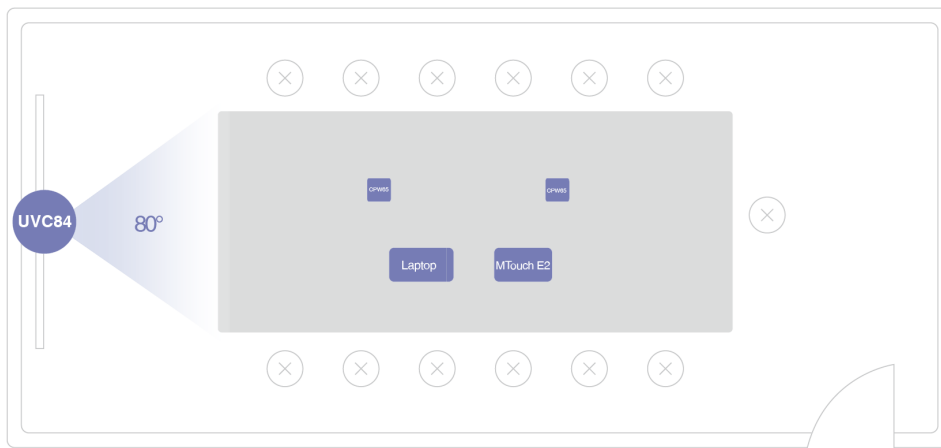

MSpeaker II	• Frequency response: 106Hz-20 KHZ • Maximum Loud Pressure level: $88 \pm 3\text{dB}@8\text{W} / 1\text{M}$ • Sensitivity: $79 \pm 3\text{dB}@1\text{W}/1\text{M}$ • S/N: $\geq 70\text{dB}$ • 3.5mm linear input interface
Package Features	• N.W/CTN: 7.7 Kg • G.W/CTN: 8.4 Kg • Carton Meas: 595 mm x 393 mm x 258 mm

Scene Graph in a Conference Room

MVC Kit

Meeting Room Type	Model	Kit Contain
Medium Meeting Room	MVC640-C4-F13	UVC84 CPW65 MSpeaker II MCore Pro MTouch E2 WDD60 WPP30

[Click here](#) to go to the product introduction of the Yealink official website.