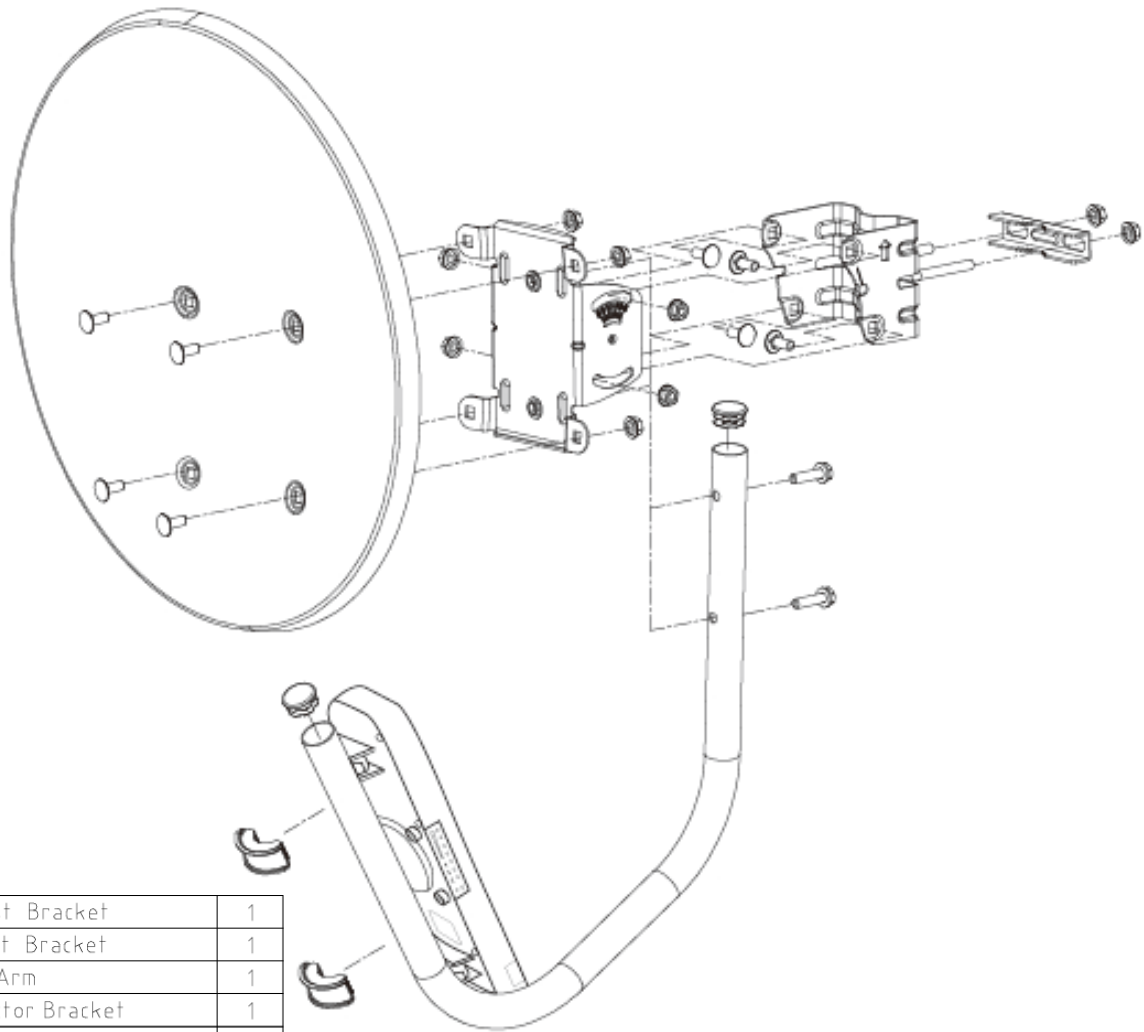

# Dish-N

Increased your Outdoor Distance and Through-put

Special Design for

**Alfa:** N2, N5

**Ubiquiti :** Nano M2/ M5,  
LocoM2/M5,  
Nano2/5,  
Loco2/5

Model	Dish-N		
Increased Gain	22dBi Min.	Material	Galvanized Steel
Dish Dimension	Height: 385mm Weight: 350mm	Mounting Pole Size	32~44mm (1.26" ~ 1.65")
Mounting Angle	-30°~30°	Wind Loading	90mph
Packing	555*416*85mm	Weight	2.2kg

# Dish-N

## Increased your Outdoor Distance and Through-put

### Installation Guide

	B/Mast Bracket	1
	F/Mast Bracket	1
	LNBF Arm	1
	Reflector Bracket	1
	Reflector	1
	Cap casing cover	2
	M6 flange nut	10
	M6xW53 U Square bolt	1
	M6x30 hex-cross-head cap screw w/w	2
	M6x15 round-head square screw	8
ITEM	DESCRIPTION	Q'TY