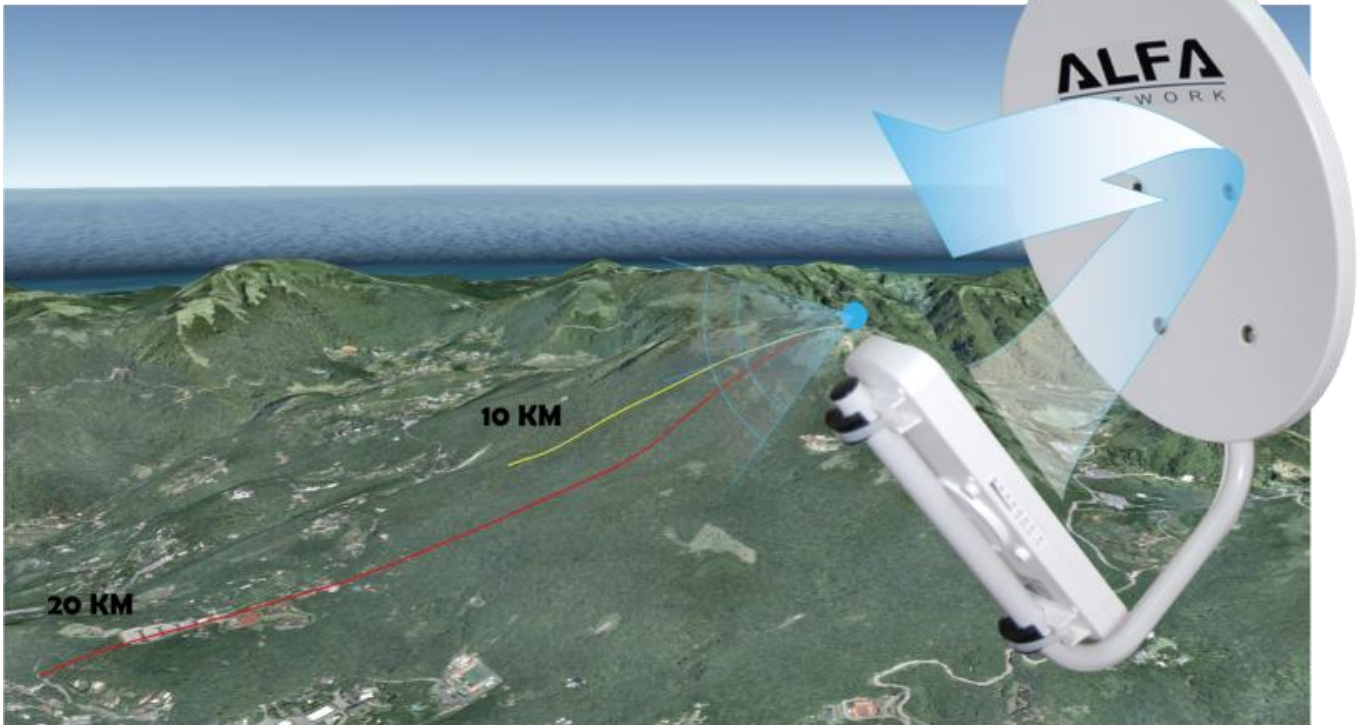

# Dish-N

Increased your Outdoor Distance and Through-put

Special Design for

**Alfa:** N2, N5

**Ubiquiti :** Nano M2/ M5,  
LocoM2/M5,  
Nano2/5,  
Loco2/5

Model	Dish-N		
Increased Gain	22dBi Min.	Material	Galvanized Steel
Dish Dimension	Height: 385mm Weight: 350mm	Mounting Pole Size	32~44mm (1.26" ~ 1.65")
Mounting Angle	-30°~30°	Wind Loading	90mph
Packing	555*416*85mm	Weight	2.2kg

# Dish-N

## Increased your Outdoor Distance and Through-put