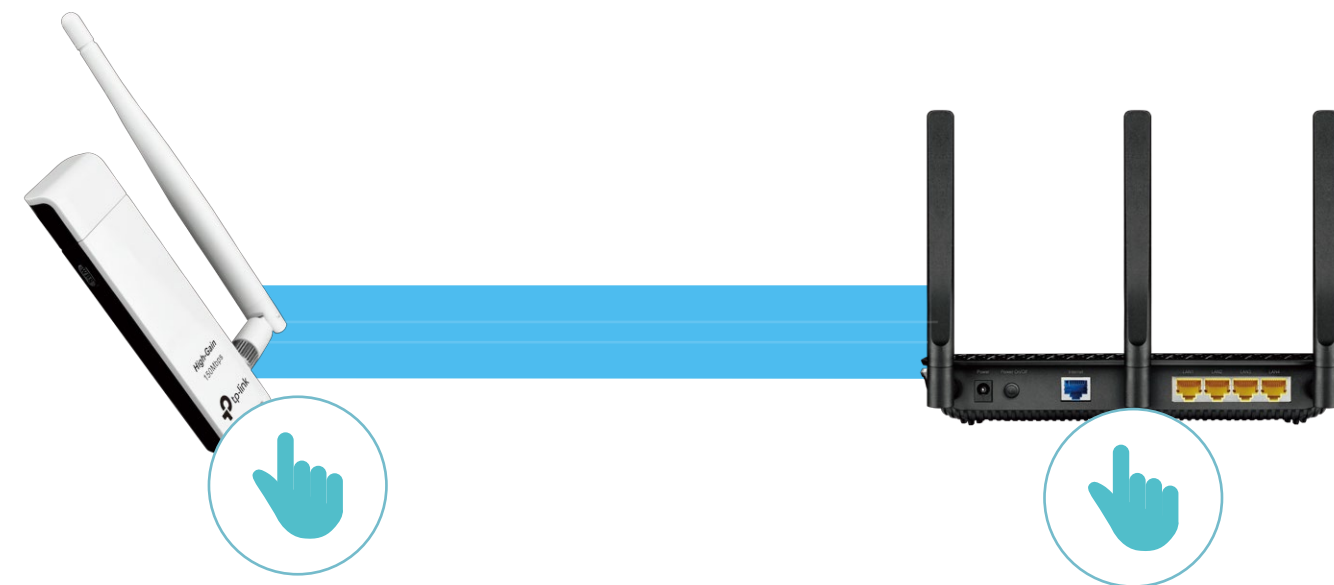

150Mbps High Gain Wireless USB Adapter

N150 Wi-Fi with Longer Range

TL-WN722N

150Mbps Wi-Fi

High Gain Antenna

WPS Button

Highlights

High Gain Antenna for Long-Range Connections

A high gain antenna enables the TL-WN722N to reach your router from farther with more precise directional range, sustaining faster and more stable wireless connections.

One-Button Security

With a push of the WPS button, you can connect to the Wi-Fi network without typing a complex password, and stay protected with reliable security.

Features

Speed

- Excellent Speed – Great for video streaming, internet calling, or online gaming wirelessly

Wi-Fi Range

- Broad Wireless Range – 4dBi external antenna remarkably strengthens the signal power of the USB adapter

Hardware

- Interface: USB 2.0
- Antenna: Detachable Omni Directional (RP-SMA)
- LED: Status (Internal)
- Button: WPS
- Dimensions: 3.7 × 1.0 × 0.4 in (93.5 × 26 × 11 mm)

Others

- Package Contents
 - 150Mbps High Gain Wireless USB Adapter TL-WN722N
 - Quick Installation Guide
 - Resource CD
 - USB Extension Cable
- Certification
 - FCC, CE, RoHS
- System Requirements
 - Windows 10/8.1/8/7/XP, Mac OS X 10.9-10.13, Linux
- Environment
 - Operating Temperature: 0°C~40°C (32°F ~104°F)
 - Storage Temperature: -40°C~70°C (-40°F ~158°F)
 - Operating Humidity: 10%~90% non-condensing
 - Storage Humidity: 5%~90% non-condensing