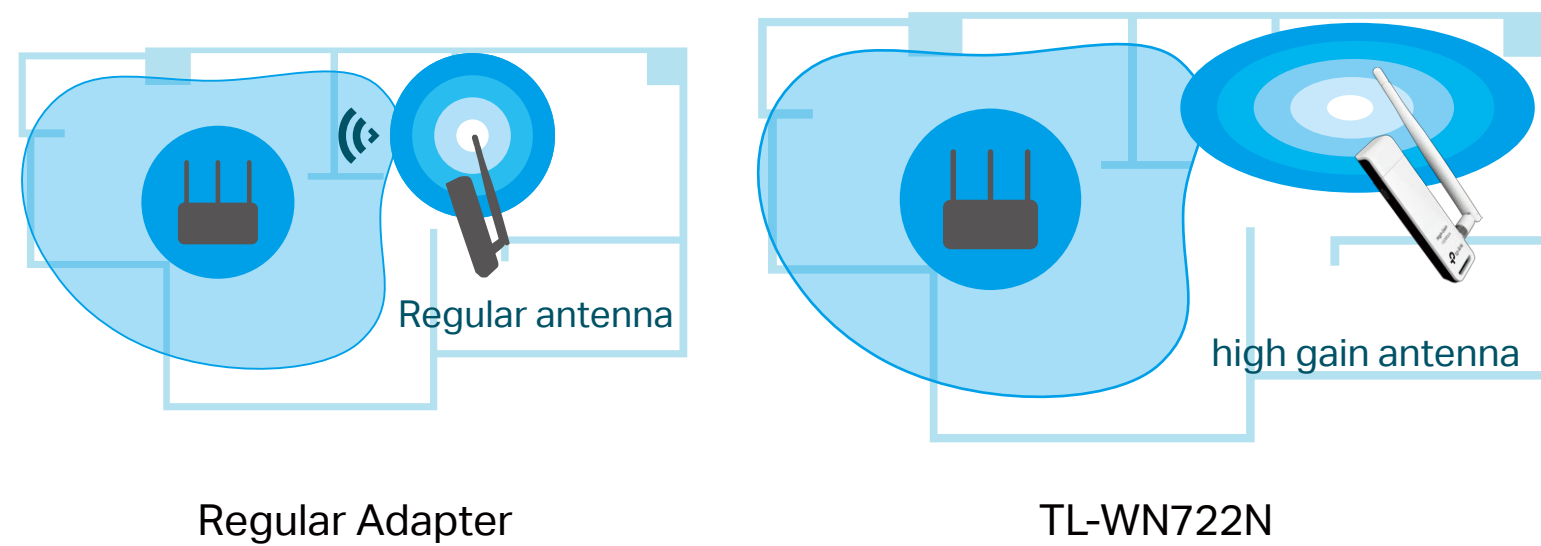

150Mbps High Gain Wireless USB Adapter

N150 Wi-Fi with Longer Range

TL-WN722N

150Mbps Wi-Fi

High Gain Antenna

WPS Button

Highlights

High Gain Antenna for Long-Range Connections

A high gain antenna enables the TL-WN722N to reach your router from farther with more precise directional range, sustaining faster and more stable wireless connections.

One-Button Security

With a push of the WPS button, you can connect to the Wi-Fi network without typing a complex password, and stay protected with reliable security.

Hardware

- Interface: USB 2.0
- Antenna: Detachable Omni Directional (RP-SMA)
- LED: Status (Internal)
- Button: WPS
- Dimensions: 3.7 × 1.0 × 0.4 in (93.5 × 26 × 11 mm)

Others

- Package Contents
 - 150Mbps High Gain Wireless USB Adapter TL-WN722N
 - Quick Installation Guide
 - Resource CD
 - USB Extension Cable
- Certification
 - FCC, CE, RoHS
- System Requirements
 - Windows 10/8.1/8/7/XP, Mac OS X 10.9-10.13, Linux
- Environment
 - Operating Temperature: 0°C~40°C (32°F ~104°F)
 - Storage Temperature: -40°C~70°C (-40°F ~158°F)
 - Operating Humidity: 10%~90% non-condensing
 - Storage Humidity: 5%~90% non-condensing