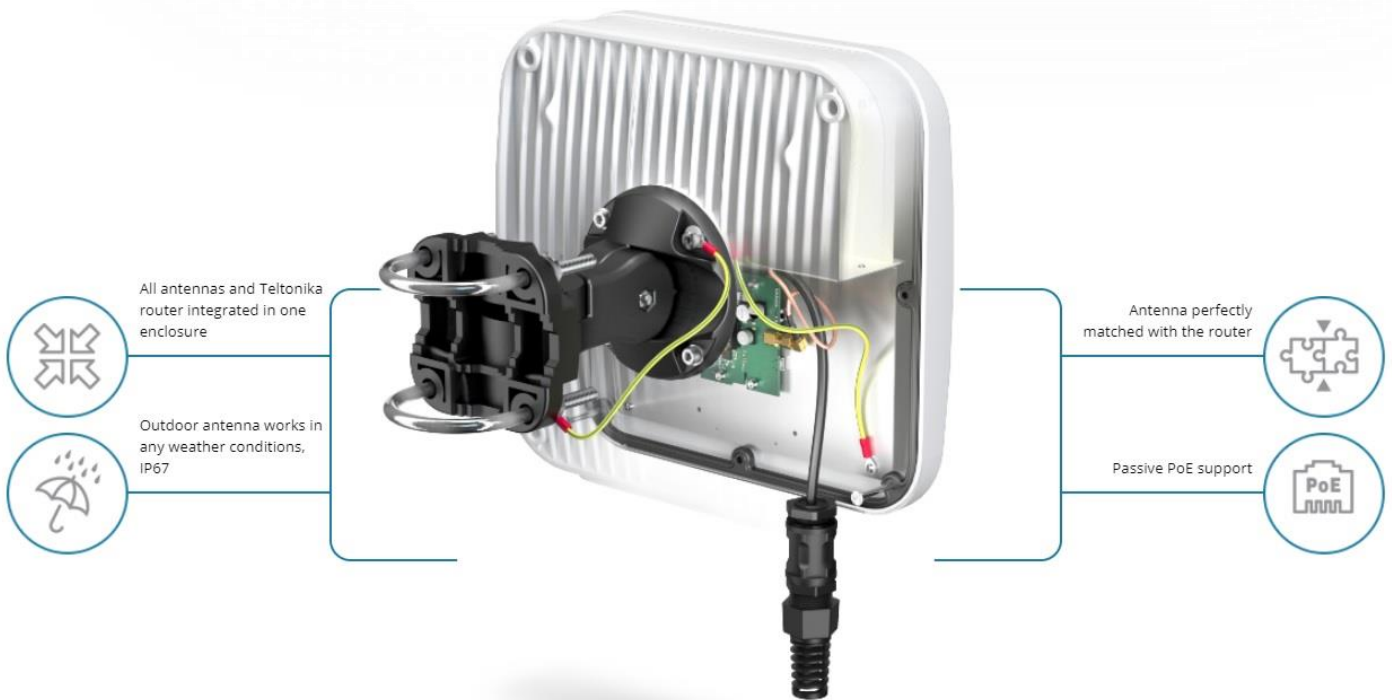

# QuMax for TRB140

**INTEGRATED OUTDOOR MULTI BAND HIGH POWER LTE DIRECTIONAL ANTENNA + PLACE TO INSTALL TELTONIKA TRB140 (ALL-IN-ONE)**

QuMax offers the most powerful directional LTE antenna of all QuWireless antennas. It is dedicated to connections with long distance to base station. It is designed to have Teltonika TRB140 router installed inside IP67 enclosure. It is the first choice for fixed installations in industrial environment.

## MECHANICAL SPECIFICATION

MATERIALS	ABS, aluminum, PTFE, Fiberglass
INGRESS PROTECTION	IP67
DIMENSIONS	272 x 276 x 96 mm 10.71 x 10.87 x 3.78 inch
WEIGHT	1.8 kg 3.97 lbs
OPERATING TEMPERATURE	From -40°C to 75°C From -40°F to 167°F

## DEVICE SPECIFICATION

Small and quick to deploy industrial Ethernet to 4G LTE IoT gateway. Advanced VPN functionality, security and remote management capabilities makes TRB140 the best option for single device connectivity.