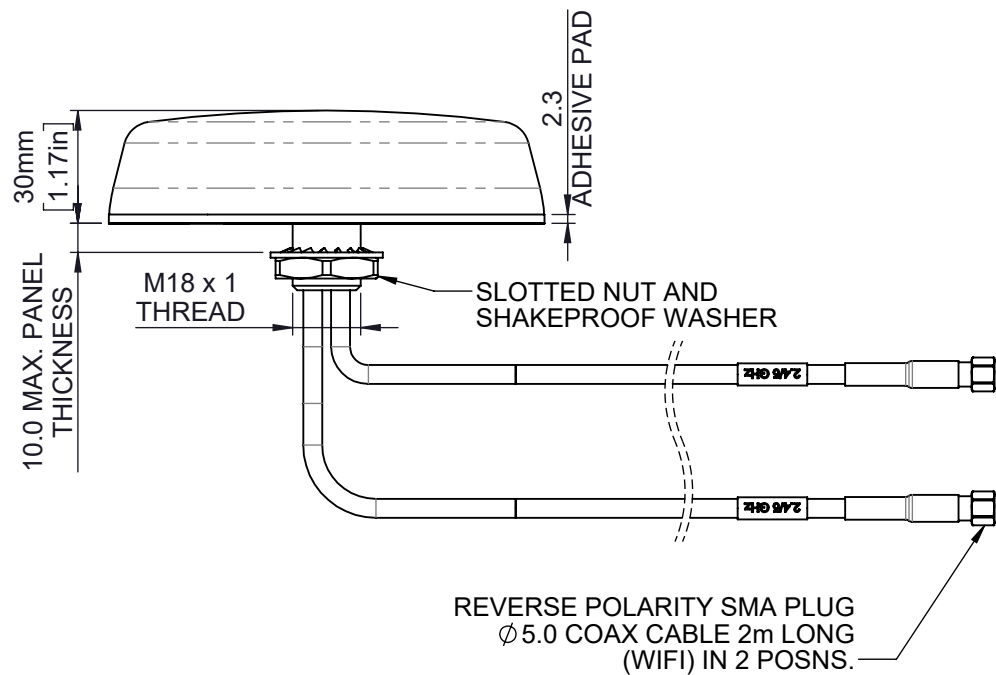

 \varnothing 115mm
[4.54in]
ANTENNA HOUSING
MOULDED IN WHITE PLASTIC

OPERATING FREQUENCIES:

WIFI FEED: 2400/4900-6000 MHz
WIFI FEED: 2400/4900-6000 MHz

NOTES:

- SAMPLES MUST BE APPROVED BY PANORAMA ANTENNAS Q.C. BEFORE COMMENCING PRODUCTION.
- ALL MATERIALS SUPPLIED MUST BE RoHS2 (DIRECTIVE 2011/65/EU) COMPLIANT AND MUST NOT CONTAIN ANY SUBSTANCES OF VERY HIGH CONCERN (SVHCs) LISTED UNDER REACH OR POLY-AROMATIC HYDROCARBONS (PAHs), OR PERSISTENT ORGANIC POLLUTANTS (POPs) CONTROLLED BY THE STOCKHOLM CONVENTION.

ISO VIEW
SCALE 1:2

A

B

C

D