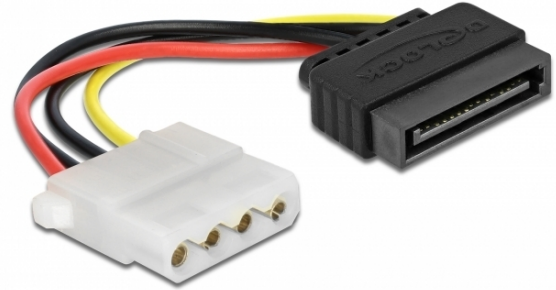

Delock Power Cable SATA 15 pin plug > 4 pin female 12 cm

Description

This power cable enables you to connect a device with 4 pin power connector to a PC power supply with SATA 15 pin interface.

12 cm

Specification

- Connector: 15 pin SATA plug > 4 pin female
- Power connector for 4 pin
- Cable gauge: 18 AWG
- Cable length: ca. 12 cm

Package content

- SATA power cable

Item no. 60115

EAN: 4043619601158

Country of origin: China