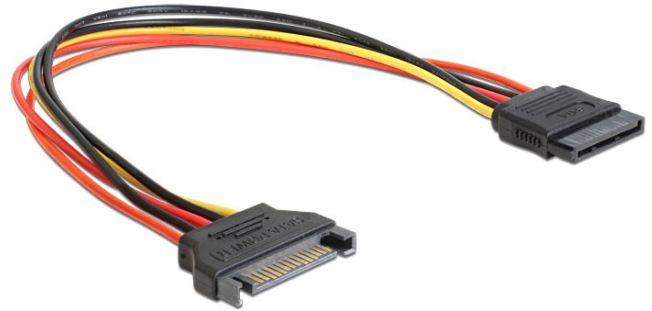

Delock Extension Cable Power SATA 15 Pin male > SATA 15 Pin female 30 cm

Description

This cable can be used for the extension of the SATA power interface.

30 cm

Specification

- Connector: SATA 15 pin male > SATA 15 pin female
- Cable gauge: 18 AWG
- Cable length incl. connector: ca. 30 cm

System requirements

- One free SATA port

Package content

- Extension cable

Item no. 60131

EAN: 4043619601318

Country of origin: China

Package: • Zip poly bag