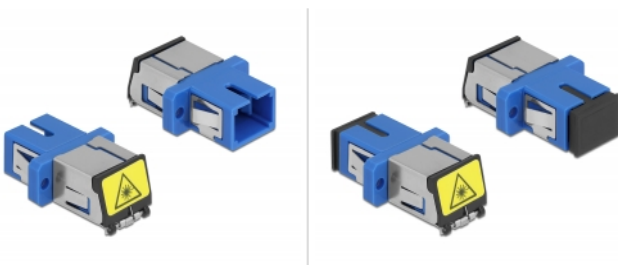

Delock Optical Fiber Coupler with laser protection flip SC Simplex female to SC Simplex female Single-mode blue

Description

With this SC Simplex coupling by Delock, optical fiber male connectors can be easily connected to each other. The coupling enables a direct connection to the optical fiber cable and is suitable for simple mounting in optical fiber connection boxes, cabinets and patch panels.

Protection against laser radiation

The integrated flip ensures protection against laser radiation.

Protection by dust cover

The coupling is equipped with an appropriate cap to protect the sleeve from dust and to keep it clean.

Specification

- Connectors:
  - 1 x SC Simplex female >
  - 1 x SC Simplex female
- For single-mode fiber
- Ceramic sleeve
- With a laser protection flip and a dust protection cap
- Mounting via metal holder or screws
- 2 x mounting holes
- Mounting hole diameter: 2.4 mm
- Pitch of screw hole: ca. 18 mm
- Panel cut-out (WxH): ca. 13.4 x 9.5 mm
- Operating temperature: -20 °C ~ 70 °C
- Material: plastic
- Colour: blue
- Dimensions (LxWxH): ca. 27.4 x 12.7 x 9.3 mm

System requirements

- A free SC Simplex male port

Package content

- SC Simplex coupler

Item no. 86888

EAN: 4043619868889

Country of origin: China

Package: • Zip poly bag

Images