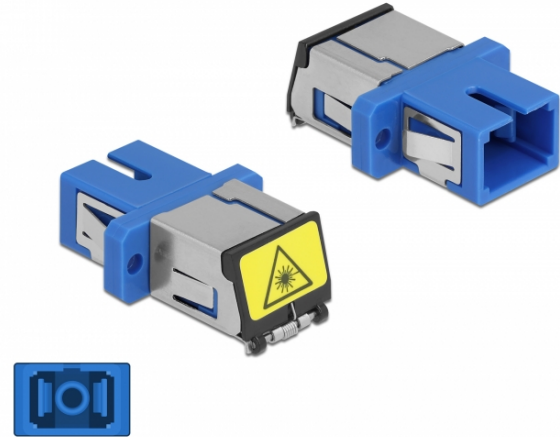

Delock Optical Fiber Coupler with laser protection flip SC Simplex female to SC Simplex female Single-mode blue

Description

With this SC Simplex coupling by Delock, optical fiber male connectors can be easily connected to each other. The coupling enables a direct connection to the optical fiber cable and is suitable for simple mounting in optical fiber connection boxes, cabinets and patch panels.

Protection against laser radiation

The integrated flip ensures protection against laser radiation.

Protection by dust cover

The coupling is equipped with an appropriate cap to protect the sleeve from dust and to keep it clean.

Specification

- Connectors:
 - 1 x SC Simplex female >
 - 1 x SC Simplex female
- For single-mode fiber
- Ceramic sleeve
- With a laser protection flip and a dust protection cap
- Mounting via metal holder or screws
- 2 x mounting holes
- Mounting hole diameter: 2.4 mm
- Pitch of screw hole: ca. 18 mm
- Panel cut-out (WxH): ca. 13.4 x 9.5 mm
- Operating temperature: -20 °C ~ 70 °C
- Material: plastic
- Colour: blue
- Dimensions (LxWxH): ca. 27.4 x 12.7 x 9.3 mm

Images

Interface	
Connector 1:	1 x SC Simplex female
Connector 2:	1 x SC Simplex female
Technical characteristics	
Operating temperature:	-20 °C ~ 70 °C
Physical characteristics	
Material:	plastic
Length:	27.4 mm
Width:	12.7 mm
Height:	9.3 mm
Colour:	blue