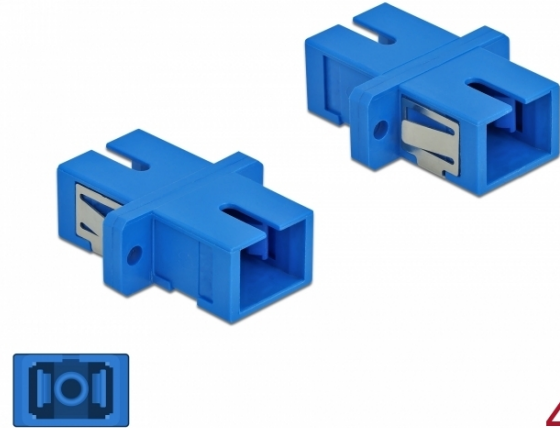

Delock Optical Fiber Coupler SC Simplex female to SC Simplex female Single-mode 4 pieces blue

Description

With this SC Simplex coupling by Delock, optical fiber male connectors can be easily connected to each other. The coupling enables a direct connection to the optical fiber cable and is suitable for simple mounting in optical fiber connection boxes, cabinets and patch panels.

Protection by dust cover

The coupling is equipped with an appropriate cap to protect the sleeve from dust and to keep it clean.

4 x

Specification

- Connectors:
 - 1 x SC Simplex female >
 - 1 x SC Simplex female
- For single-mode fiber
- Ceramic sleeve
- With dust cover
- Mounting via metal holder or screws
- 2 x mounting holes
- Mounting hole diameter: 2.4 mm
- Pitch of screw hole: ca. 18 mm
- Panel cut-out (WxH): ca. 13.4 x 9.5 mm
- Operating temperature: -20 °C ~ 70 °C
- Material: plastic
- Colour: blue
- Dimensions (LxWxH): ca. 27.4 x 12.7 x 9.3 mm

Item no. 85990

EAN: 4043619859900

Country of origin: China

Package: • Poly bag

System requirements

- A free SC Simplex male port

Package content

- 4 x SC Simplex coupler

Images

Interface	
Connector 1:	1 x SC Simplex female
Connector 2:	1 x SC Simplex female
Technical characteristics	
Operating temperature:	-20 °C ~ 70 °C
Physical characteristics	
Material:	plastic
Length:	27.4 mm
Width:	12.7 mm
Height:	9.3 mm
Colour:	blue