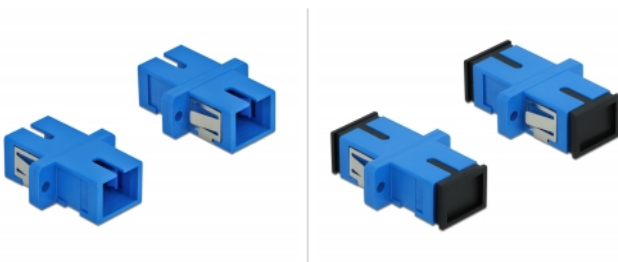

Delock Optical Fiber Coupler SC Simplex female to SC Simplex female Single-mode 4 pieces blue

Description

With this SC Simplex coupling by Delock, optical fiber male connectors can be easily connected to each other. The coupling enables a direct connection to the optical fiber cable and is suitable for simple mounting in optical fiber connection boxes, cabinets and patch panels.

Protection by dust cover

The coupling is equipped with an appropriate cap to protect the sleeve from dust and to keep it clean.

4 x

Specification

- Connectors:
 - 1 x SC Simplex female >
 - 1 x SC Simplex female
- For single-mode fiber
- Ceramic sleeve
- With dust cover
- Mounting via metal holder or screws
- 2 x mounting holes
- Mounting hole diameter: 2.4 mm
- Pitch of screw hole: ca. 18 mm
- Panel cut-out (WxH): ca. 13.4 x 9.5 mm
- Operating temperature: -20 °C ~ 70 °C
- Material: plastic
- Colour: blue
- Dimensions (LxWxH): ca. 27.4 x 12.7 x 9.3 mm

Item no. 85990

EAN: 4043619859900

Country of origin: China

Package: • Poly bag

System requirements

- A free SC Simplex male port

Package content

- 4 x SC Simplex coupler

Images

Interface	
Connector 1:	1 x SC Simplex female
Connector 2:	1 x SC Simplex female
Technical characteristics	
Operating temperature:	-20 °C ~ 70 °C
Physical characteristics	
Material:	plastic
Length:	27.4 mm
Width:	12.7 mm
Height:	9.3 mm
Colour:	blue