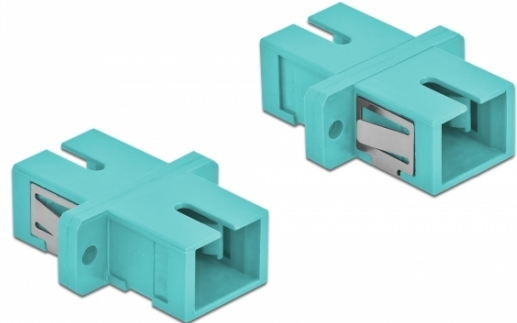

Delock Optical Fiber Coupler SC Simplex female to SC Simplex female Multi-mode 4 pieces light blue

Description

With this SC Simplex coupling by Delock, optical fiber male connectors can be easily connected to each other. The coupling enables a direct connection to the optical fiber cable and is suitable for simple mounting in optical fiber connection boxes, cabinets and patch panels.

Protection by dust cover

The coupling is equipped with an appropriate cap to protect the sleeve from dust and to keep it clean.

4 x

Specification

- Connectors:
 - 1 x SC Simplex female >
 - 1 x SC Simplex female
- For multi-mode fiber OM3
- Ceramic sleeve
- With dust cover
- Mounting via metal holder or screws
- 2 x mounting holes
- Mounting hole diameter: 2.4 mm
- Pitch of screw hole: ca. 18 mm
- Panel cut-out (WxH): ca. 13.4 x 9.5 mm
- Operating temperature: -20 °C ~ 70 °C
- Material: plastic
- Colour: light blue
- Dimensions (LxWxH): ca. 27.4 x 12.7 x 9.3 mm

Item no. 85994

EAN: 4043619859948

Country of origin: China

Package: • Poly bag

System requirements

- A free SC Simplex male port

Package content

- 4 x SC Simplex coupler

Images

Interface	
Connector 1:	1 x SC Simplex female
Connector 2:	1 x SC Simplex female
Technical characteristics	
Operating temperature:	-20 °C ~ 70 °C
Physical characteristics	
Material:	plastic
Length:	27.4 mm
Width:	12.7 mm
Height:	9.3 mm
Colour:	light blue