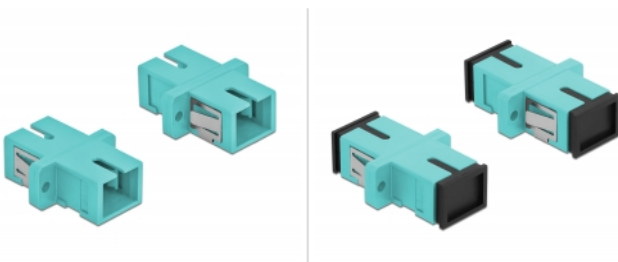

Delock Optical Fiber Coupler SC Simplex female to SC Simplex female Multi-mode 4 pieces light blue

Description

With this SC Simplex coupling by Delock, optical fiber male connectors can be easily connected to each other. The coupling enables a direct connection to the optical fiber cable and is suitable for simple mounting in optical fiber connection boxes, cabinets and patch panels.

Protection by dust cover

The coupling is equipped with an appropriate cap to protect the sleeve from dust and to keep it clean.

4 x

Specification

- Connectors:
 - 1 x SC Simplex female >
 - 1 x SC Simplex female
- For multi-mode fiber OM3
- Ceramic sleeve
- With dust cover
- Mounting via metal holder or screws
- 2 x mounting holes
- Mounting hole diameter: 2.4 mm
- Pitch of screw hole: ca. 18 mm
- Panel cut-out (WxH): ca. 13.4 x 9.5 mm
- Operating temperature: -20 °C ~ 70 °C
- Material: plastic
- Colour: light blue
- Dimensions (LxWxH): ca. 27.4 x 12.7 x 9.3 mm

Item no. 85994

EAN: 4043619859948

Country of origin: China

Package: • Poly bag

System requirements

- A free SC Simplex male port

Package content

- 4 x SC Simplex coupler

Images

Interface	
Connector 1:	1 x SC Simplex female
Connector 2:	1 x SC Simplex female
Technical characteristics	
Operating temperature:	-20 °C ~ 70 °C
Physical characteristics	
Material:	plastic
Length:	27.4 mm
Width:	12.7 mm
Height:	9.3 mm
Colour:	light blue