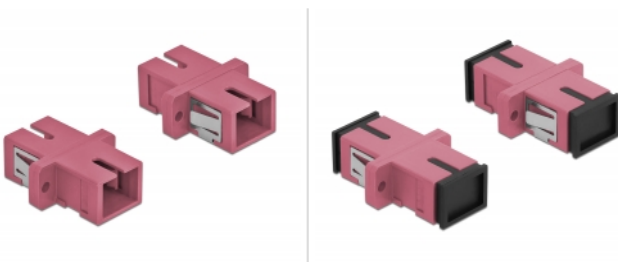

## Description

With this SC Simplex coupling by Delock, optical fiber male connectors can be easily connected to each other. The coupling enables a direct connection to the optical fiber cable and is suitable for simple mounting in optical fiber connection boxes, cabinets and patch panels.

## Specification

- Connectors:
  - 1 x SC Simplex female >
  - 1 x SC Simplex female
- For multi-mode fiber OM4
- Ceramic sleeve
- With dust cover
- Mounting via metal holder or screws
- 2 x mounting holes
- Mounting hole diameter: 2.4 mm
- Pitch of screw hole: ca. 18 mm
- Panel cut-out (WxH): ca. 13.4 x 9.5 mm
- Operating temperature: -20 °C ~ 70 °C
- Material: plastic
- Colour: violet
- Dimensions (LxWxH): ca. 27.4 x 12.7 x 9.3 mm

## System requirements

- A free SC Simplex male port

## Images

Interface	
Connector 1:	1 x SC Simplex female
Connector 2:	1 x SC Simplex female
Technical characteristics	
Operating temperature:	-20 °C ~ 70 °C
Physical characteristics	
Material:	plastic
Length:	27.4 mm
Width:	12.7 mm
Height:	9.3 mm
Colour:	violet