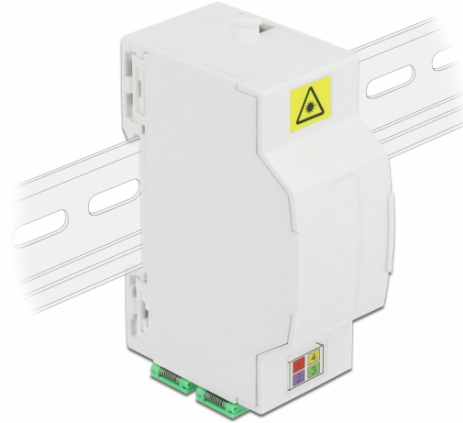

Delock Optical Fiber Connection Box for DIN Rail 4 x SC Simplex or LC Duplex

Description

This fiber optical junction box by Delock can accommodate up to four SC Simplex or LC Duplex fiber optical cables. The integrated clips allow the mounting on 35 mm DIN rails.

Specification

- Optical fiber connection box for FTTH applications
- 4 slots for SC Simplex or LC Duplex couplings
- DIN rail mounting: 35 mm
- Protective flip
- Colour: white
- Material: ABS
- Dimensions (LxWxH): ca. 85.0 x 60.5 x 31.5 mm

Item no. 86543

EAN: 4043619865437

Country of origin: China

Package: • White Box

Package content

- Optical fiber connection box
- 4 x SC Simplex coupler with laser protection flip

Images

| | |
|--------------------------|--------------------------|
| General | |
| Mounting type: | DIN rail mounting: 35 mm |
| Physical characteristics | |
| Material: | ABS |
| Length: | 85 mm |
| Width: | 31.5 mm |
| Height: | 29 mm |
| Colour: | white |