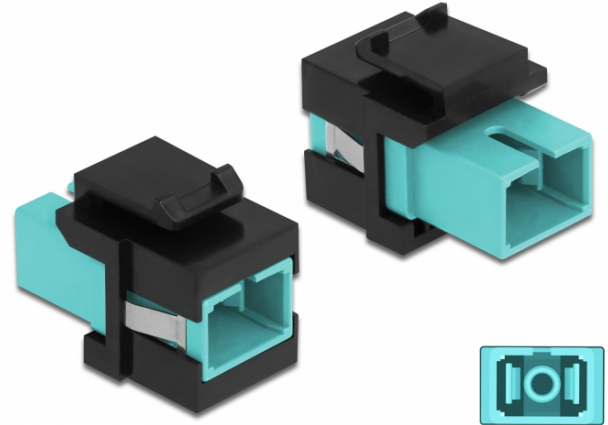

Keystone Module SC Simplex female to SC Simplex female aqua / black

Description

This module by Delock can be used to extend fiber optic cables. With its standardised dimensions it can be used for easy snap-in mounting in e.g. a Keystone patch panel, face plate or surface-mount box.

Specification

- Connectors:
 - 1 x SC Simplex female >
 - 1 x SC Simplex female
- Colour: aqua
- For multi-mode fiber
- Insertion loss • With dust cover
- For Keystone ports with 19.2 x 14.9 mm
- Housing colour: black
- Dimensions (LxWxH): ca. 27.4 x 16.5 x 21.9 mm

System requirements

- A free SC plug

Package content

- Keystone module

Item no. 86814

EAN: 4043619868148

Country of origin: China

Package: Zip poly bag

Images

General	
Mounting type:	Keystone module
Interface	
Connector 1:	1 x SC Simplex female
Connector 2:	1 x SC Simplex female
Physical characteristics	
Housing colour:	black
Length:	27.4 mm
Width:	16.5 mm
Height:	21.9 mm
Colour:	aqua