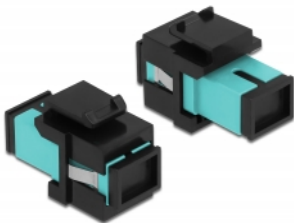

Keystone Module SC Simplex female to SC Simplex female aqua / black

Description

This module by Delock can be used to extend fiber optic cables. With its standardised dimensions it can be used for easy snap-in mounting in e.g. a Keystone patch panel, face plate or surface-mount box.

Specification

- Connectors:
 - 1 x SC Simplex female >
 - 1 x SC Simplex female
- Colour: aqua
- For multi-mode fiber
- Insertion loss • With dust cover
- For Keystone ports with 19.2 x 14.9 mm
- Housing colour: black
- Dimensions (LxWxH): ca. 27.4 x 16.5 x 21.9 mm

System requirements

- A free SC plug

Package content

- Keystone module

Item no. 86814

EAN: 4043619868148

Country of origin: China

Package: Zip poly bag

Images

General	
Mounting type:	Keystone module
Interface	
Connector 1:	1 x SC Simplex female
Connector 2:	1 x SC Simplex female
Physical characteristics	
Housing colour:	black
Length:	27.4 mm
Width:	16.5 mm
Height:	21.9 mm
Colour:	aqua