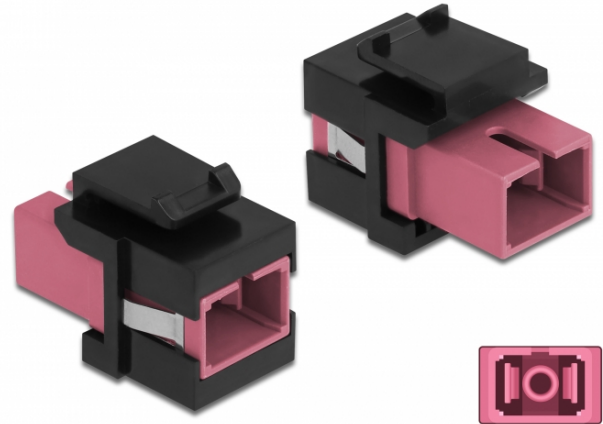

Keystone Module SC Simplex female to SC Simplex female violet / black

Description

This module by Delock can be used to extend fiber optic cables. With its standardised dimensions it can be used for easy snap-in mounting in e.g. a Keystone patch panel, face plate or surface-mount box.

Specification

- Connectors:
 - 1 x SC Simplex female >
 - 1 x SC Simplex female
- Colour: violet
- For multi-mode fiber
- Insertion loss • With dust cover
- For Keystone ports with 19.2 x 14.9 mm
- Housing colour: black
- Dimensions (LxWxH): ca. 27.4 x 16.5 x 21.9 mm

System requirements

- A free SC plug

Package content

- Keystone module

Item no. 86815

EAN: 4043619868155

Country of origin: China

Package: Zip poly bag

Images

General	
Mounting type:	Keystone module
Interface	
Connector 1:	1 x SC Simplex female
Connector 2:	1 x SC Simplex female
Physical characteristics	
Housing colour:	black
Length:	27.4 mm
Width:	16.5 mm
Height:	21.9 mm
Colour:	violet