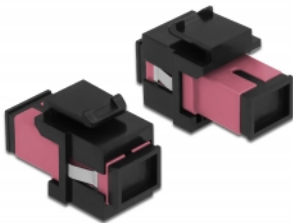

Keystone Module SC Simplex female to SC Simplex female violet / black

Description

This module by Delock can be used to extend fiber optic cables. With its standardised dimensions it can be used for easy snap-in mounting in e.g. a Keystone patch panel, face plate or surface-mount box.

Specification

- Connectors:
 - 1 x SC Simplex female >
 - 1 x SC Simplex female
- Colour: violet
- For multi-mode fiber
- Insertion loss • With dust cover
- For Keystone ports with 19.2 x 14.9 mm
- Housing colour: black
- Dimensions (LxWxH): ca. 27.4 x 16.5 x 21.9 mm

System requirements

- A free SC plug

Package content

- Keystone module

Item no. 86815

EAN: 4043619868155

Country of origin: China

Package: Zip poly bag

Images

General	
Mounting type:	Keystone module
Interface	
Connector 1:	1 x SC Simplex female
Connector 2:	1 x SC Simplex female
Physical characteristics	
Housing colour:	black
Length:	27.4 mm
Width:	16.5 mm
Height:	21.9 mm
Colour:	violet