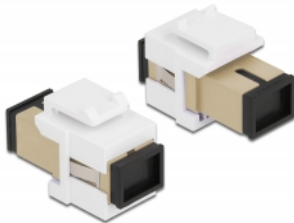

# Delock Keystone Module SC Simplex female to SC Simplex female beige / white

## Description

This module by Delock can be used to extend fiber optic cables. With its standardised dimensions it can be used for easy snap-in mounting in e.g. a Keystone patch panel, face plate or surface-mount box.

## Specification

- Connectors:
  - 1 x SC Simplex female >
  - 1 x SC Simplex female
- Colour: beige
- For multi-mode fiber
- Insertion loss • With dust cover
- For Keystone ports with 19.2 x 14.9 mm
- Housing colour: white
- Dimensions (LxWxH): ca. 27.4 x 16.5 x 21.9 mm

## Images

General	
Mounting type:	Keystone module
Interface	
Connector 1:	1 x SC Simplex female
Connector 2:	1 x SC Simplex female
Physical characteristics	
Housing colour:	white
Length:	27.4 mm
Width:	16.5 mm
Height:	21.9 mm
Colour:	beige