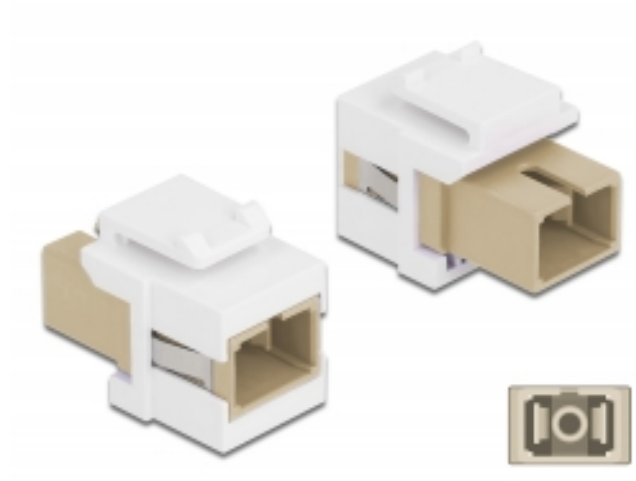

# Delock Keystone Module SC Simplex female to SC Simplex female beige / white

## Description

This module by Delock can be used to extend fiber optic cables. With its standardised dimensions it can be used for easy snap-in mounting in e.g. a Keystone patch panel, face plate or surface-mount box.

## Specification

- Connectors:
  - 1 x SC Simplex female >
  - 1 x SC Simplex female
- Colour: beige
- For multi-mode fiber
- Insertion loss • With dust cover
- For Keystone ports with 19.2 x 14.9 mm
- Housing colour: white
- Dimensions (LxWxH): ca. 27.4 x 16.5 x 21.9 mm

## Images

General	
Mounting type:	Keystone module
Interface	
Connector 1:	1 x SC Simplex female
Connector 2:	1 x SC Simplex female
Physical characteristics	
Housing colour:	white
Length:	27.4 mm
Width:	16.5 mm
Height:	21.9 mm
Colour:	beige