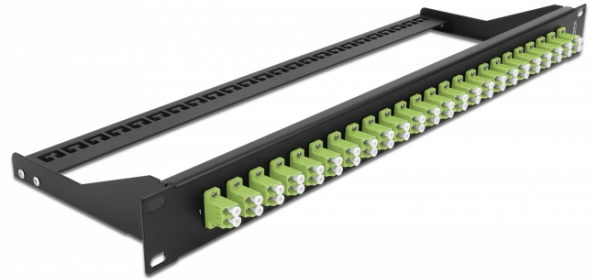

# Delock 19" Fibre Patch Panel 24 port LC Duplex limegreen

## Description

This patch panel by Delock can be mounted in a 19" rack. The jacks on the front and rear of the panel provide convenient connections for fibre patch cable.

## Specification

- Connectors:
  - 24 x LC Duplex female >
  - 24 x LC Duplex female
- Colour: limegreen
- For 48 OM5 Multi-mode fibers
- Zirconia ceramic ferrule with protection cap
- For mounting in 19" racks, 1U
- Removable strain relief
- Housing colour: black
- Dimensions (LxWxH): ca. 482.6 x 150.0 x 43.6 mm

## Package content

- 19" patch panel