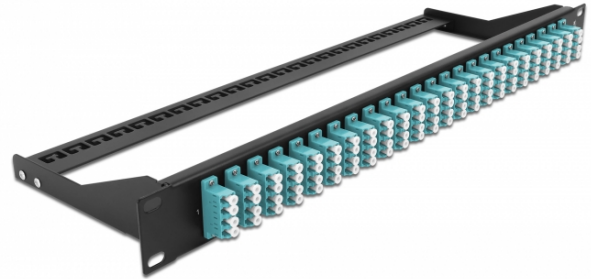

Delock 19" Fibre Patch Panel 24 port LC Quad aqua

Description

This patch panel by Delock can be mounted in a 19" rack. The jacks on the front and rear of the panel provide convenient connections for fibre patch cable.

Specification

- Connectors:
 24 x LC Quad female >
 24 x LC Quad female
- Colour: aqua
- For 96 OM3 Multi-mode fibers
- Zirconia ceramic ferrule with protection cap
- For mounting in 19" racks, 1U
- Removable strain relief
- Housing colour: black
- Dimensions (LxWxH): ca. 482.6 x 150.0 x 43.6 mm

Package content

- 19" patch panel

Item no. 43401

EAN: 4043619434015

Country of origin: China

Package: White Box

General	
Mounting type:	19 in
Physical characteristics	
Housing colour:	black
Depth:	150 mm
Width:	482.6 mm
Height:	43.6 mm