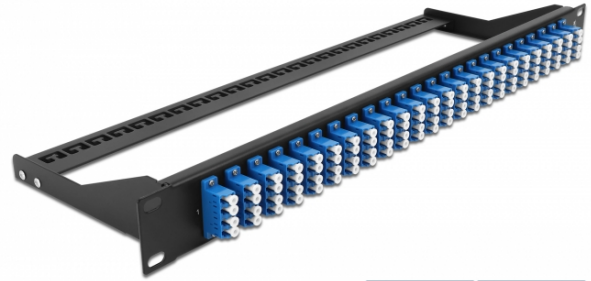

## Delock 19" Fibre Patch Panel 24 port LC Quad blue

### Description

This patch panel by Delock can be mounted in a 19" rack. The jacks on the front and rear of the panel provide convenient connections for fibre patch cable.

### Specification

- Connectors:
  - 24 x LC Quad female >
  - 24 x LC Quad female
- Colour: blue
- For 96 OS2 Single-mode fibers
- Zirconia ceramic ferrule with protection cap
- For mounting in 19" racks, 1U
- Removable strain relief
- Housing colour: black
- Dimensions (LxWxH): ca. 482.6 x 150.0 x 43.6 mm

### Package content

- 19" patch panel