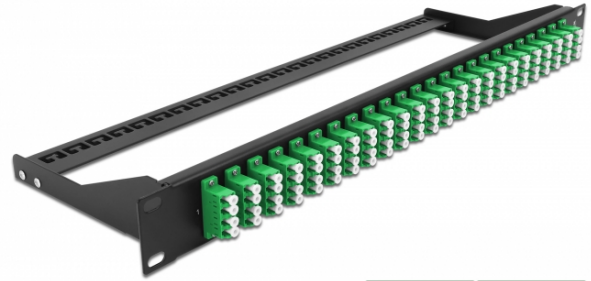

Delock 19" Fibre Patch Panel 24 port LC Quad green

Description

This patch panel by Delock can be mounted in a 19" rack. The jacks on the front and rear of the panel provide convenient connections for fibre patch cable.

Specification

- Connectors:
 - 24 x LC Quad female >
 - 24 x LC Quad female
- Colour: green
- For 96 OS2 Single-mode fibers
- Zirconia ceramic ferrule with protection cap
- For mounting in 19" racks, 1U
- Removable strain relief
- Housing colour: black
- Dimensions (LxWxH): ca. 482.6 x 150.0 x 43.6 mm

Package content

- 19" patch panel

Item no. 43399

EAN: 4043619433995

Country of origin: China

Package: White Box

General	
Mounting type:	19 in
Physical characteristics	
Housing colour:	black
Depth:	150 mm
Width:	482.6 mm
Height:	43.6 mm