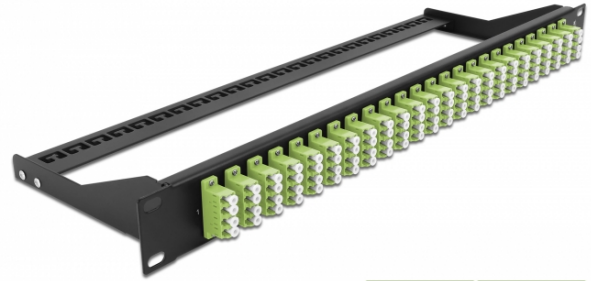

Delock 19" Fibre Patch Panel 24 port LC Quad limegreen

Description

This patch panel by Delock can be mounted in a 19" rack. The jacks on the front and rear of the panel provide convenient connections for fibre patch cable.

Specification

- Connectors:
 - 24 x LC Quad female >
 - 24 x LC Quad female
- Colour: limegreen
- For 96 OM5 Multi-mode fibers
- Zirconia ceramic ferrule with protection cap
- For mounting in 19" racks, 1U
- Removable strain relief
- Housing colour: black
- Dimensions (LxWxH): ca. 482.6 x 150.0 x 43.6 mm

Package content

- 19" patch panel

Item no. 43404

EAN: 4043619434046

Country of origin: China

Package: White Box

General	
Mounting type:	19 in
Physical characteristics	
Housing colour:	black
Depth:	150 mm
Width:	482.6 mm
Height:	43.6 mm