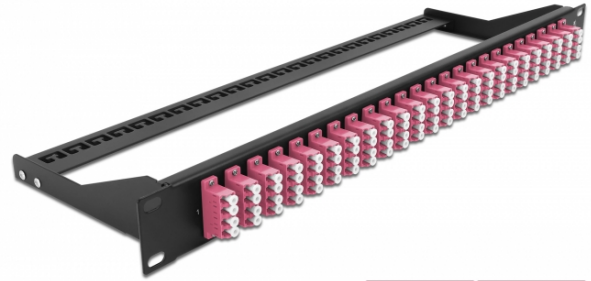

Delock 19" Fibre Patch Panel 24 port LC Quad violet

Description

This patch panel by Delock can be mounted in a 19" rack. The jacks on the front and rear of the panel provide convenient connections for fibre patch cable.

Specification

- Connectors:
 - 24 x LC Quad female >
 - 24 x LC Quad female
- Colour: violet
- For 96 OM4 Multi-mode fibers
- Zirconia ceramic ferrule with protection cap
- For mounting in 19" racks, 1U
- Removable strain relief
- Housing colour: black
- Dimensions (LxWxH): ca. 482.6 x 150.0 x 43.6 mm

Package content

- 19" patch panel

Item no. 43403

EAN: 4043619434039

Country of origin: China

Package: White Box

General	
Mounting type:	19 in
Physical characteristics	
Housing colour:	black
Depth:	150 mm
Width:	482.6 mm
Height:	43.6 mm