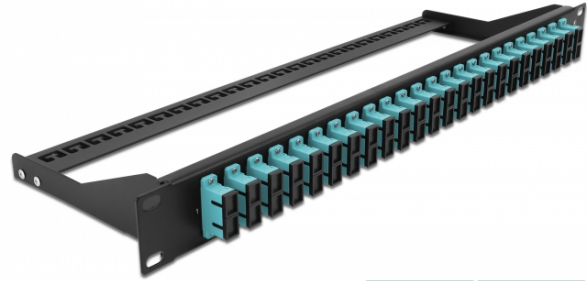

Delock 19" Fibre Patch Panel 24 port SC Duplex aqua

Description

This patch panel by Delock can be mounted in a 19" rack. The jacks on the front and rear of the panel provide convenient connections for fibre patch cable.

Specification

- Connectors:
24 x SC Duplex female >
24 x SC Duplex female
- Colour: aqua
- For 48 OM3 Multi-mode fibers
- Zirconia ceramic ferrule with protection cap
- For mounting in 19" racks, 1U
- Removable strain relief
- Housing colour: black
- Dimensions (LxWxH): ca. 482.6 x 150.0 x 43.6 mm

Package content

- 19" patch panel

Item no. 43395

EAN: 4043619433957

Country of origin: China

Package: White Box

General	
Mounting type:	19 in
Physical characteristics	
Housing colour:	black
Depth:	150 mm
Width:	482.6 mm
Height:	43.6 mm