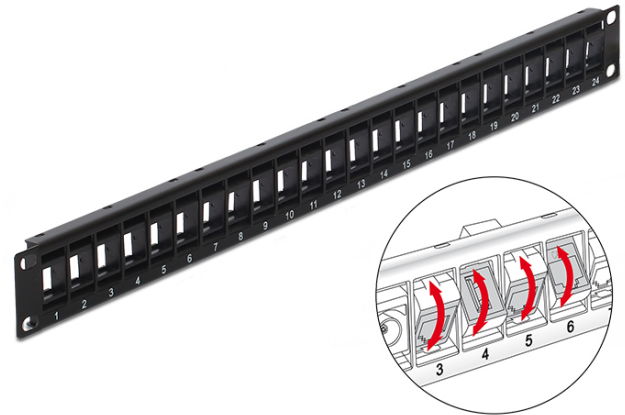

Delock 19" Keystone Patch Panel 24 Port rotatable black

Description

This Patch Panel by Delock can be mounted in a 19" rack. The rotatable Keystone ports allow for an angled and space saving installation of cables. With its standardized dimensions, the panel is suitable for easy snap-in mounting of 24 Keystone modules.

Note

Behind the panel must be enough up and down space to allow the rotation.
 Due to the narrow design only keystone modules up to max. 17.2 mm width can be used.

Specification

- 24 Keystone ports 19.2 x 14.9 mm
- Rotatable bearing of the Keystone ports
- For mounting in 19" racks, 1 U
- Material: Metal panel with plastic front bezel
- Color: black
- Dimensions (LxWxH): ca. 482.6 x 44.0 x 11.5 mm

Package content

- Keystone Patch Panel
- 10 cable ties
- 4 screws

Item no. 43340

EAN: 4043619433407

Country of origin: China

Package: White Box

Images

General	
Mounting type:	19 in
Physical characteristics	
Housing colour:	black
Depth:	11.5 mm
Width:	482.6 mm
Height:	44 mm