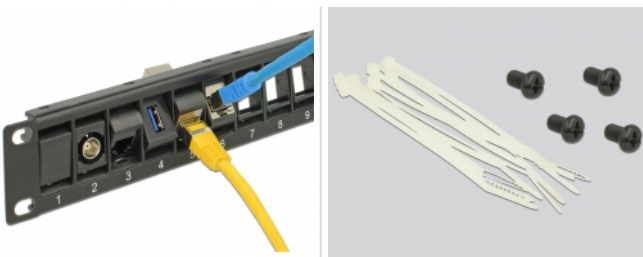

Delock 19" Keystone Patch Panel 24 Port rotatable black

Description

This Patch Panel by Delock can be mounted in a 19" rack. The rotatable Keystone ports allow for an angled and space saving installation of cables. With its standardized dimensions, the panel is suitable for easy snap-in mounting of 24 Keystone modules.

Note

Behind the panel must be enough up and down space to allow the rotation.
 Due to the narrow design only keystone modules up to max. 17.2 mm width can be used.

Specification

- 24 Keystone ports 19.2 x 14.9 mm
- Rotatable bearing of the Keystone ports
- For mounting in 19" racks, 1 U
- Material: Metal panel with plastic front bezel
- Color: black
- Dimensions (LxWxH): ca. 482.6 x 44.0 x 11.5 mm

Package content

- Keystone Patch Panel
- 10 cable ties
- 4 screws

Item no. 43340

EAN: 4043619433407

Country of origin: China

Package: White Box

Images

General	
Mounting type:	19 in
Physical characteristics	
Housing colour:	black
Depth:	11.5 mm
Width:	482.6 mm
Height:	44 mm