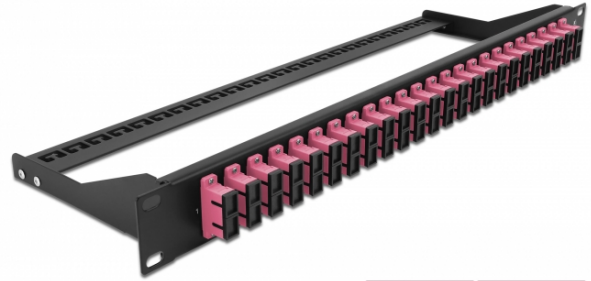

Delock 19" Fibre Patch Panel 24 port SC Duplex violet

Description

This patch panel by Delock can be mounted in a 19" rack. The jacks on the front and rear of the panel provide convenient connections for fibre patch cable.

Specification

- Connectors:
 - 24 x SC Duplex female >
 - 24 x SC Duplex female
- Colour: violet
- For 48 OM4 Multi-mode fibers
- Zirconia ceramic ferrule with protection cap
- For mounting in 19" racks, 1U
- Removable strain relief
- Housing colour: black
- Dimensions (LxWxH): ca. 482.6 x 150.0 x 43.6 mm

Package content

- 19" patch panel

Item no. 43396

EAN: 4043619433964

Country of origin: China

Package: White Box

General	
Mounting type:	19 in
Physical characteristics	
Housing colour:	black
Depth:	150 mm
Width:	482.6 mm
Height:	43.6 mm