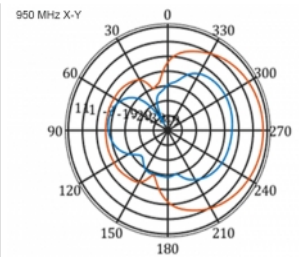

Specification

- Connector: 1 x SMA plug
- LTE band: 1 - 4; 7; 9; 10; 15; 16; 20; 23; 25; 27; 30; 33 - 41
- Frequency range: 698 - 960 MHz, 1710 - 2700 MHz
- GSM, UMTS, Bluetooth, WLAN 2.4 GHz, ZigBee, DECT, Z-Wave
- Antenna gain: 9 - 11 dBi
- Polarisation: vertical
- Horizontal beam angle: 70°
- Vertical beam angle: 55°
- Impedance: 50 Ohm
- VSWR: 1.5
- Operating temperature: -40 °C ~ 60 °C
- Housing material: ABS UV resistant
- Colour: white
- Dimensions (LxWxH): ca. 450 x 210 x 65 mm
- Cable type: coaxial
- Cable type: RG-58
- Cable colour: black
- Cable attenuation: 0.5 dB @ 800 MHz per meter
- Cable diameter: ca. 5 mm
- Cable length incl. connectors: ca. 5 m

Images

General	
Mounting type:	pole
Protection category:	IP55
Suitable for indoor:	yes
Suitable for outdoor:	yes
Interface	
connector:	1 x SMA plug
Technical characteristics	
Frequency range:	1710 - 2700 MHz 698 MHz - 960 MHz
Antenna gain:	7 - 9 dBi
Beam width horizontal:	70°
Beam width vertical:	55°
Impedance:	50 Ω
Operating temperature:	-40 °C ~ 60 °C
Polarisation:	vertical
Power handling:	50 W
VSWR:	2.0
Physical characteristics	
Antenna type:	directional
Weight:	1,2 kg
Cable category:	coaxial
Cable type:	RG-58
Cable attenuation:	0.5 dB @ 800 MHz per meter
Cable colour:	black
Cable length:	5 m (incl. connectors)
Cable diameter:	5 mm
Length:	45.0 cm
Width:	21.0 cm
Height:	6.5 cm
Colour:	white