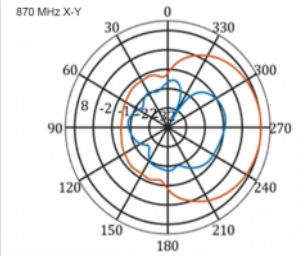

Specification

- Connector: 1 x SMA plug
- LTE band: 1 - 4; 7; 9; 10; 15; 16; 20; 23; 25; 27; 30; 33 - 41
- Frequency range: 698 - 960 MHz, 1710 - 2700 MHz
- GSM, UMTS, Bluetooth, WLAN 2.4 GHz, ZigBee, DECT, Z-Wave
- Antenna gain: 9 - 11 dBi
- Polarisation: vertical
- Horizontal beam angle: 70°
- Vertical beam angle: 55°
- Impedance: 50 Ohm
- VSWR: 1.5
- Operating temperature: -40 °C ~ 60 °C
- Housing material: ABS UV resistant
- Colour: white
- Dimensions (LxWxH): ca. 450 x 210 x 65 mm
- Cable type: coaxial
- Cable type: RG-58
- Cable colour: black
- Cable attenuation: 0.5 dB @ 800 MHz per meter
- Cable diameter: ca. 5 mm
- Cable length incl. connectors: ca. 5 m

Images

General	
Mounting type:	pole
Protection category:	IP55
Suitable for indoor:	yes
Suitable for outdoor:	yes
Interface	
connector:	1 x SMA plug
Technical characteristics	
Frequency range:	1710 - 2700 MHz 698 MHz - 960 MHz
Antenna gain:	7 - 9 dBi
Beam width horizontal:	70°
Beam width vertical:	55°
Impedance:	50 Ω
Operating temperature:	-40 °C ~ 60 °C
Polarisation:	vertical
Power handling:	50 W
VSWR:	2.0
Physical characteristics	
Antenna type:	directional
Weight:	1,2 kg
Cable category:	coaxial
Cable type:	RG-58
Cable attenuation:	0.5 dB @ 800 MHz per meter
Cable colour:	black
Cable length:	5 m (incl. connectors)
Cable diameter:	5 mm
Length:	45.0 cm
Width:	21.0 cm
Height:	6.5 cm
Colour:	white