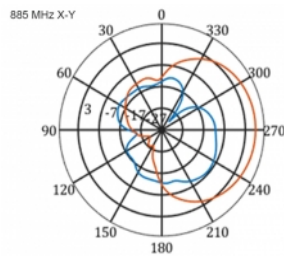

Specification

- Connector: 1 x SMA plug
- LTE band: 1 - 4; 7; 9; 10; 15; 16; 20; 23; 25; 27; 30; 33 - 41
- Frequency range: 698 - 960 MHz, 1710 - 2700 MHz
- GSM, UMTS, Bluetooth, WLAN 2.4 GHz, ZigBee, DECT, Z-Wave
- Antenna gain: 9 - 11 dBi
- Polarisation: vertical
- Horizontal beam angle: 70°
- Vertical beam angle: 55°
- Impedance: 50 Ohm
- VSWR: 1.5
- Operating temperature: -40 °C ~ 60 °C
- Housing material: ABS UV resistant
- Colour: white
- Dimensions (LxWxH): ca. 450 x 210 x 65 mm
- Cable type: coaxial
- Cable type: RG-58
- Cable colour: black
- Cable attenuation: 0.5 dB @ 800 MHz per meter
- Cable diameter: ca. 5 mm
- Cable length incl. connectors: ca. 5 m

Images

General	
Mounting type:	pole
Protection category:	IP55
Suitable for indoor:	yes
Suitable for outdoor:	yes
Interface	
connector:	1 x SMA plug
Technical characteristics	
Frequency range:	1710 - 2700 MHz 698 MHz - 960 MHz
Antenna gain:	7 - 9 dBi
Beam width horizontal:	70°
Beam width vertical:	55°
Impedance:	50 Ω
Operating temperature:	-40 °C ~ 60 °C
Polarisation:	vertical
Power handling:	50 W
VSWR:	2.0
Physical characteristics	
Antenna type:	directional
Weight:	1,2 kg
Cable category:	coaxial
Cable type:	RG-58
Cable attenuation:	0.5 dB @ 800 MHz per meter
Cable colour:	black
Cable length:	5 m (incl. connectors)
Cable diameter:	5 mm
Length:	45.0 cm
Width:	21.0 cm
Height:	6.5 cm
Colour:	white