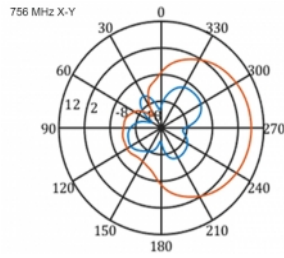

Specification

- Connector: 1 x SMA plug
- LTE band: 1 - 4; 7; 9; 10; 15; 16; 20; 23; 25; 27; 30; 33 - 41
- Frequency range: 698 - 960 MHz, 1710 - 2700 MHz
- GSM, UMTS, Bluetooth, WLAN 2.4 GHz, ZigBee, DECT, Z-Wave
- Antenna gain: 9 - 11 dBi
- Polarisation: vertical
- Horizontal beam angle: 70°
- Vertical beam angle: 55°
- Impedance: 50 Ohm
- VSWR: 1.5
- Operating temperature: -40 °C ~ 60 °C
- Housing material: ABS UV resistant
- Colour: white
- Dimensions (LxWxH): ca. 450 x 210 x 65 mm
- Cable type: coaxial
- Cable type: RG-58
- Cable colour: black
- Cable attenuation: 0.5 dB @ 800 MHz per meter
- Cable diameter: ca. 5 mm
- Cable length incl. connectors: ca. 5 m

Images

General	
Mounting type:	pole
Protection category:	IP55
Suitable for indoor:	yes
Suitable for outdoor:	yes
Interface	
connector:	1 x SMA plug
Technical characteristics	
Frequency range:	1710 - 2700 MHz 698 MHz - 960 MHz
Antenna gain:	7 - 9 dBi
Beam width horizontal:	70°
Beam width vertical:	55°
Impedance:	50 Ω
Operating temperature:	-40 °C ~ 60 °C
Polarisation:	vertical
Power handling:	50 W
VSWR:	2.0
Physical characteristics	
Antenna type:	directional
Weight:	1,2 kg
Cable category:	coaxial
Cable type:	RG-58
Cable attenuation:	0.5 dB @ 800 MHz per meter
Cable colour:	black
Cable length:	5 m (incl. connectors)
Cable diameter:	5 mm
Length:	45.0 cm
Width:	21.0 cm
Height:	6.5 cm
Colour:	white