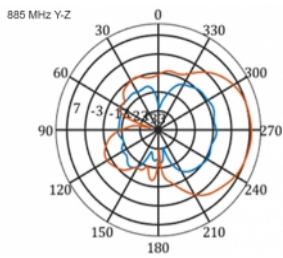

Specification

- Connector: 1 x SMA plug
- LTE band: 1 - 4; 7; 9; 10; 15; 16; 20; 23; 25; 27; 30; 33 - 41
- Frequency range: 698 - 960 MHz, 1710 - 2700 MHz
- GSM, UMTS, Bluetooth, WLAN 2.4 GHz, ZigBee, DECT, Z-Wave
- Antenna gain: 9 - 11 dBi
- Polarisation: vertical
- Horizontal beam angle: 70°
- Vertical beam angle: 55°
- Impedance: 50 Ohm
- VSWR: 1.5
- Operating temperature: -40 °C ~ 60 °C
- Housing material: ABS UV resistant
- Colour: white
- Dimensions (LxWxH): ca. 450 x 210 x 65 mm
- Cable type: coaxial
- Cable type: RG-58
- Cable colour: black
- Cable attenuation: 0.5 dB @ 800 MHz per meter
- Cable diameter: ca. 5 mm
- Cable length incl. connectors: ca. 5 m

Images

General	
Mounting type:	pole
Protection category:	IP55
Suitable for indoor:	yes
Suitable for outdoor:	yes
Interface	
connector:	1 x SMA plug
Technical characteristics	
Frequency range:	1710 - 2700 MHz 698 MHz - 960 MHz
Antenna gain:	7 - 9 dBi
Beam width horizontal:	70°
Beam width vertical:	55°
Impedance:	50 Ω
Operating temperature:	-40 °C ~ 60 °C
Polarisation:	vertical
Power handling:	50 W
VSWR:	2.0
Physical characteristics	
Antenna type:	directional
Weight:	1,2 kg
Cable category:	coaxial
Cable type:	RG-58
Cable attenuation:	0.5 dB @ 800 MHz per meter
Cable colour:	black
Cable length:	5 m (incl. connectors)
Cable diameter:	5 mm
Length:	45.0 cm
Width:	21.0 cm
Height:	6.5 cm
Colour:	white