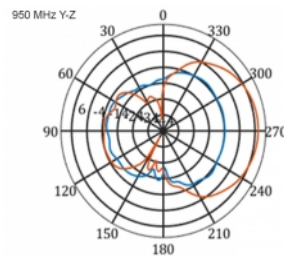

Specification

- Connector: 1 x SMA plug
- LTE band: 1 - 4; 7; 9; 10; 15; 16; 20; 23; 25; 27; 30; 33 - 41
- Frequency range: 698 - 960 MHz, 1710 - 2700 MHz
- GSM, UMTS, Bluetooth, WLAN 2.4 GHz, ZigBee, DECT, Z-Wave
- Antenna gain: 9 - 11 dBi
- Polarisation: vertical
- Horizontal beam angle: 70°
- Vertical beam angle: 55°
- Impedance: 50 Ohm
- VSWR: 1.5
- Operating temperature: -40 °C ~ 60 °C
- Housing material: ABS UV resistant
- Colour: white
- Dimensions (LxWxH): ca. 450 x 210 x 65 mm
- Cable type: coaxial
- Cable type: RG-58
- Cable colour: black
- Cable attenuation: 0.5 dB @ 800 MHz per meter
- Cable diameter: ca. 5 mm
- Cable length incl. connectors: ca. 5 m

Images

General	
Mounting type:	pole
Protection category:	IP55
Suitable for indoor:	yes
Suitable for outdoor:	yes
Interface	
connector:	1 x SMA plug
Technical characteristics	
Frequency range:	1710 - 2700 MHz 698 MHz - 960 MHz
Antenna gain:	7 - 9 dBi
Beam width horizontal:	70°
Beam width vertical:	55°
Impedance:	50 Ω
Operating temperature:	-40 °C ~ 60 °C
Polarisation:	vertical
Power handling:	50 W
VSWR:	2.0
Physical characteristics	
Antenna type:	directional
Weight:	1,2 kg
Cable category:	coaxial
Cable type:	RG-58
Cable attenuation:	0.5 dB @ 800 MHz per meter
Cable colour:	black
Cable length:	5 m (incl. connectors)
Cable diameter:	5 mm
Length:	45.0 cm
Width:	21.0 cm
Height:	6.5 cm
Colour:	white