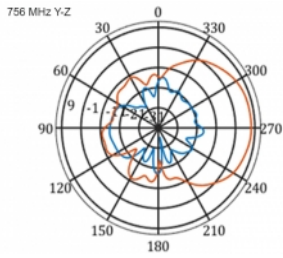

Specification

- Connector: 1 x SMA plug
- LTE band: 1 - 4; 7; 9; 10; 15; 16; 20; 23; 25; 27; 30; 33 - 41
- Frequency range: 698 - 960 MHz, 1710 - 2700 MHz
- GSM, UMTS, Bluetooth, WLAN 2.4 GHz, ZigBee, DECT, Z-Wave
- Antenna gain: 9 - 11 dBi
- Polarisation: vertical
- Horizontal beam angle: 70°
- Vertical beam angle: 55°
- Impedance: 50 Ohm
- VSWR: 1.5
- Operating temperature: -40 °C ~ 60 °C
- Housing material: ABS UV resistant
- Colour: white
- Dimensions (LxWxH): ca. 450 x 210 x 65 mm
- Cable type: coaxial
- Cable type: RG-58
- Cable colour: black
- Cable attenuation: 0.5 dB @ 800 MHz per meter
- Cable diameter: ca. 5 mm
- Cable length incl. connectors: ca. 5 m

Images

General	
Mounting type:	pole
Protection category:	IP55
Suitable for indoor:	yes
Suitable for outdoor:	yes
Interface	
connector:	1 x SMA plug
Technical characteristics	
Frequency range:	1710 - 2700 MHz 698 MHz - 960 MHz
Antenna gain:	7 - 9 dBi
Beam width horizontal:	70°
Beam width vertical:	55°
Impedance:	50 Ω
Operating temperature:	-40 °C ~ 60 °C
Polarisation:	vertical
Power handling:	50 W
VSWR:	2.0
Physical characteristics	
Antenna type:	directional
Weight:	1,2 kg
Cable category:	coaxial
Cable type:	RG-58
Cable attenuation:	0.5 dB @ 800 MHz per meter
Cable colour:	black
Cable length:	5 m (incl. connectors)
Cable diameter:	5 mm
Length:	45.0 cm
Width:	21.0 cm
Height:	6.5 cm
Colour:	white