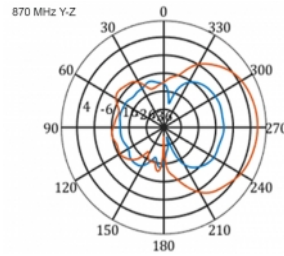

Specification

- Connector: 1 x SMA plug
- LTE band: 1 - 4; 7; 9; 10; 15; 16; 20; 23; 25; 27; 30; 33 - 41
- Frequency range: 698 - 960 MHz, 1710 - 2700 MHz
- GSM, UMTS, Bluetooth, WLAN 2.4 GHz, ZigBee, DECT, Z-Wave
- Antenna gain: 9 - 11 dBi
- Polarisation: vertical
- Horizontal beam angle: 70°
- Vertical beam angle: 55°
- Impedance: 50 Ohm
- VSWR: 1.5
- Operating temperature: -40 °C ~ 60 °C
- Housing material: ABS UV resistant
- Colour: white
- Dimensions (LxWxH): ca. 450 x 210 x 65 mm
- Cable type: coaxial
- Cable type: RG-58
- Cable colour: black
- Cable attenuation: 0.5 dB @ 800 MHz per meter
- Cable diameter: ca. 5 mm
- Cable length incl. connectors: ca. 5 m

Images

General	
Mounting type:	pole
Protection category:	IP55
Suitable for indoor:	yes
Suitable for outdoor:	yes
Interface	
connector:	1 x SMA plug
Technical characteristics	
Frequency range:	1710 - 2700 MHz 698 MHz - 960 MHz
Antenna gain:	7 - 9 dBi
Beam width horizontal:	70°
Beam width vertical:	55°
Impedance:	50 Ω
Operating temperature:	-40 °C ~ 60 °C
Polarisation:	vertical
Power handling:	50 W
VSWR:	2.0
Physical characteristics	
Antenna type:	directional
Weight:	1,2 kg
Cable category:	coaxial
Cable type:	RG-58
Cable attenuation:	0.5 dB @ 800 MHz per meter
Cable colour:	black
Cable length:	5 m (incl. connectors)
Cable diameter:	5 mm
Length:	45.0 cm
Width:	21.0 cm
Height:	6.5 cm
Colour:	white