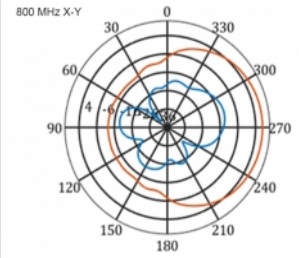

Specification

- Connector: 1 x SMA plug
- LTE band: 1 - 4; 7; 9; 10; 15; 16; 20; 23; 25; 27; 30; 33 - 41
- Frequency range: 698 - 960 MHz, 1710 - 2700 MHz
- GSM, UMTS, Bluetooth, WLAN 2.4 GHz, ZigBee, DECT, Z-Wave
- Antenna gain: 9 - 11 dBi
- Polarisation: vertical
- Horizontal beam angle: 70°
- Vertical beam angle: 55°
- Impedance: 50 Ohm
- VSWR: 1.5
- Operating temperature: -40 °C ~ 60 °C
- Housing material: ABS UV resistant
- Colour: white
- Dimensions (LxWxH): ca. 450 x 210 x 65 mm
- Cable type: coaxial
- Cable type: RG-58
- Cable colour: black
- Cable attenuation: 0.5 dB @ 800 MHz per meter
- Cable diameter: ca. 5 mm
- Cable length incl. connectors: ca. 5 m

Images

General	
Mounting type:	pole
Protection category:	IP55
Suitable for indoor:	yes
Suitable for outdoor:	yes
Interface	
connector:	1 x SMA plug
Technical characteristics	
Frequency range:	1710 - 2700 MHz 698 MHz - 960 MHz
Antenna gain:	7 - 9 dBi
Beam width horizontal:	70°
Beam width vertical:	55°
Impedance:	50 Ω
Operating temperature:	-40 °C ~ 60 °C
Polarisation:	vertical
Power handling:	50 W
VSWR:	2.0
Physical characteristics	
Antenna type:	directional
Weight:	1,2 kg
Cable category:	coaxial
Cable type:	RG-58
Cable attenuation:	0.5 dB @ 800 MHz per meter
Cable colour:	black
Cable length:	5 m (incl. connectors)
Cable diameter:	5 mm
Length:	45.0 cm
Width:	21.0 cm
Height:	6.5 cm
Colour:	white