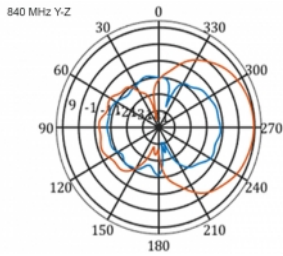

Specification

- Connector: 1 x SMA plug
- LTE band: 1 - 4; 7; 9; 10; 15; 16; 20; 23; 25; 27; 30; 33 - 41
- Frequency range: 698 - 960 MHz, 1710 - 2700 MHz
- GSM, UMTS, Bluetooth, WLAN 2.4 GHz, ZigBee, DECT, Z-Wave
- Antenna gain: 9 - 11 dBi
- Polarisation: vertical
- Horizontal beam angle: 70°
- Vertical beam angle: 55°
- Impedance: 50 Ohm
- VSWR: 1.5
- Operating temperature: -40 °C ~ 60 °C
- Housing material: ABS UV resistant
- Colour: white
- Dimensions (LxWxH): ca. 450 x 210 x 65 mm
- Cable type: coaxial
- Cable type: RG-58
- Cable colour: black
- Cable attenuation: 0.5 dB @ 800 MHz per meter
- Cable diameter: ca. 5 mm
- Cable length incl. connectors: ca. 5 m

Images

General	
Mounting type:	pole
Protection category:	IP55
Suitable for indoor:	yes
Suitable for outdoor:	yes
Interface	
connector:	1 x SMA plug
Technical characteristics	
Frequency range:	1710 - 2700 MHz 698 MHz - 960 MHz
Antenna gain:	7 - 9 dBi
Beam width horizontal:	70°
Beam width vertical:	55°
Impedance:	50 Ω
Operating temperature:	-40 °C ~ 60 °C
Polarisation:	vertical
Power handling:	50 W
VSWR:	2.0
Physical characteristics	
Antenna type:	directional
Weight:	1,2 kg
Cable category:	coaxial
Cable type:	RG-58
Cable attenuation:	0.5 dB @ 800 MHz per meter
Cable colour:	black
Cable length:	5 m (incl. connectors)
Cable diameter:	5 mm
Length:	45.0 cm
Width:	21.0 cm
Height:	6.5 cm
Colour:	white