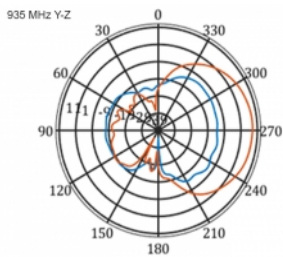

Delock LTE Antenna SMA plug 9 - 11 dB directional with connection cable (RG-58, 5 m) white outdoor

Description

This LTE antenna by Delock allows the usage of different LTE bands inside and outside. It is completely compatible to GSM, UMTS, Bluetooth, WLAN 2.4 GHz, ZigBee, DECT and Z-Wave.

Specification

- Connector: 1 x SMA plug
- LTE band: 1 - 4; 7; 9; 10; 15; 16; 20; 23; 25; 27; 30; 33 - 41
- Frequency range: 698 - 960 MHz, 1710 - 2700 MHz
- GSM, UMTS, Bluetooth, WLAN 2.4 GHz, ZigBee, DECT, Z-Wave
- Antenna gain: 9 - 11 dBi
- Polarisation: vertical
- Horizontal beam angle: 70°
- Vertical beam angle: 55°
- Impedance: 50 Ohm
- VSWR: 1.5
- Operating temperature: -40 °C ~ 60 °C
- Housing material: ABS UV resistant
- Colour: white
- Dimensions (LxWxH): ca. 450 x 210 x 65 mm
- Cable type: coaxial
- Cable type: RG-58
- Cable colour: black
- Cable attenuation: 0.5 dB @ 800 MHz per meter
- Cable diameter: ca. 5 mm
- Cable length incl. connectors: ca. 5 m

Images

General	
Mounting type:	pole
Protection category:	IP55
Suitable for indoor:	yes
Suitable for outdoor:	yes
Interface	
connector:	1 x SMA plug
Technical characteristics	
Frequency range:	1710 - 2700 MHz 698 MHz - 960 MHz
Antenna gain:	7 - 9 dBi
Beam width horizontal:	70°
Beam width vertical:	55°
Impedance:	50 Ω
Operating temperature:	-40 °C ~ 60 °C
Polarisation:	vertical
Power handling:	50 W
VSWR:	2.0
Physical characteristics	
Antenna type:	directional
Weight:	1,2 kg
Cable category:	coaxial
Cable type:	RG-58
Cable attenuation:	0.5 dB @ 800 MHz per meter
Cable colour:	black
Cable length:	5 m (incl. connectors)
Cable diameter:	5 mm
Length:	45.0 cm
Width:	21.0 cm
Height:	6.5 cm
Colour:	white