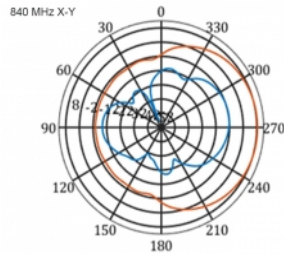

Specification

- Connector: 1 x SMA plug
- LTE band: 1 - 4; 7; 9; 10; 15; 16; 20; 23; 25; 27; 30; 33 - 41
- Frequency range: 698 - 960 MHz, 1710 - 2700 MHz
- GSM, UMTS, Bluetooth, WLAN 2.4 GHz, ZigBee, DECT, Z-Wave
- Antenna gain: 9 - 11 dBi
- Polarisation: vertical
- Horizontal beam angle: 70°
- Vertical beam angle: 55°
- Impedance: 50 Ohm
- VSWR: 1.5
- Operating temperature: -40 °C ~ 60 °C
- Housing material: ABS UV resistant
- Colour: white
- Dimensions (LxWxH): ca. 450 x 210 x 65 mm
- Cable type: coaxial
- Cable type: RG-58
- Cable colour: black
- Cable attenuation: 0.5 dB @ 800 MHz per meter
- Cable diameter: ca. 5 mm
- Cable length incl. connectors: ca. 5 m

Images

General	
Mounting type:	pole
Protection category:	IP55
Suitable for indoor:	yes
Suitable for outdoor:	yes
Interface	
connector:	1 x SMA plug
Technical characteristics	
Frequency range:	1710 - 2700 MHz 698 MHz - 960 MHz
Antenna gain:	7 - 9 dBi
Beam width horizontal:	70°
Beam width vertical:	55°
Impedance:	50 Ω
Operating temperature:	-40 °C ~ 60 °C
Polarisation:	vertical
Power handling:	50 W
VSWR:	2.0
Physical characteristics	
Antenna type:	directional
Weight:	1,2 kg
Cable category:	coaxial
Cable type:	RG-58
Cable attenuation:	0.5 dB @ 800 MHz per meter
Cable colour:	black
Cable length:	5 m (incl. connectors)
Cable diameter:	5 mm
Length:	45.0 cm
Width:	21.0 cm
Height:	6.5 cm
Colour:	white