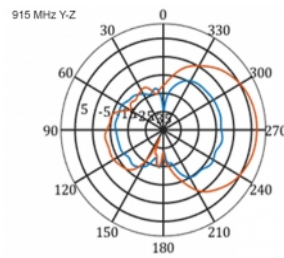

Specification

- Connector: 1 x SMA plug
- LTE band: 1 - 4; 7; 9; 10; 15; 16; 20; 23; 25; 27; 30; 33 - 41
- Frequency range: 698 - 960 MHz, 1710 - 2700 MHz
- GSM, UMTS, Bluetooth, WLAN 2.4 GHz, ZigBee, DECT, Z-Wave
- Antenna gain: 9 - 11 dBi
- Polarisation: vertical
- Horizontal beam angle: 70°
- Vertical beam angle: 55°
- Impedance: 50 Ohm
- VSWR: 1.5
- Operating temperature: -40 °C ~ 60 °C
- Housing material: ABS UV resistant
- Colour: white
- Dimensions (LxWxH): ca. 450 x 210 x 65 mm
- Cable type: coaxial
- Cable type: RG-58
- Cable colour: black
- Cable attenuation: 0.5 dB @ 800 MHz per meter
- Cable diameter: ca. 5 mm
- Cable length incl. connectors: ca. 5 m

Images

General	
Mounting type:	pole
Protection category:	IP55
Suitable for indoor:	yes
Suitable for outdoor:	yes
Interface	
connector:	1 x SMA plug
Technical characteristics	
Frequency range:	1710 - 2700 MHz 698 MHz - 960 MHz
Antenna gain:	7 - 9 dBi
Beam width horizontal:	70°
Beam width vertical:	55°
Impedance:	50 Ω
Operating temperature:	-40 °C ~ 60 °C
Polarisation:	vertical
Power handling:	50 W
VSWR:	2.0
Physical characteristics	
Antenna type:	directional
Weight:	1,2 kg
Cable category:	coaxial
Cable type:	RG-58
Cable attenuation:	0.5 dB @ 800 MHz per meter
Cable colour:	black
Cable length:	5 m (incl. connectors)
Cable diameter:	5 mm
Length:	45.0 cm
Width:	21.0 cm
Height:	6.5 cm
Colour:	white