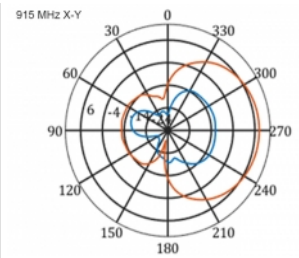

Specification

- Connector: 1 x SMA plug
- LTE band: 1 - 4; 7; 9; 10; 15; 16; 20; 23; 25; 27; 30; 33 - 41
- Frequency range: 698 - 960 MHz, 1710 - 2700 MHz
- GSM, UMTS, Bluetooth, WLAN 2.4 GHz, ZigBee, DECT, Z-Wave
- Antenna gain: 9 - 11 dBi
- Polarisation: vertical
- Horizontal beam angle: 70°
- Vertical beam angle: 55°
- Impedance: 50 Ohm
- VSWR: 1.5
- Operating temperature: -40 °C ~ 60 °C
- Housing material: ABS UV resistant
- Colour: white
- Dimensions (LxWxH): ca. 450 x 210 x 65 mm
- Cable type: coaxial
- Cable type: RG-58
- Cable colour: black
- Cable attenuation: 0.5 dB @ 800 MHz per meter
- Cable diameter: ca. 5 mm
- Cable length incl. connectors: ca. 5 m

Images

General	
Mounting type:	pole
Protection category:	IP55
Suitable for indoor:	yes
Suitable for outdoor:	yes
Interface	
connector:	1 x SMA plug
Technical characteristics	
Frequency range:	1710 - 2700 MHz 698 MHz - 960 MHz
Antenna gain:	7 - 9 dBi
Beam width horizontal:	70°
Beam width vertical:	55°
Impedance:	50 Ω
Operating temperature:	-40 °C ~ 60 °C
Polarisation:	vertical
Power handling:	50 W
VSWR:	2.0
Physical characteristics	
Antenna type:	directional
Weight:	1,2 kg
Cable category:	coaxial
Cable type:	RG-58
Cable attenuation:	0.5 dB @ 800 MHz per meter
Cable colour:	black
Cable length:	5 m (incl. connectors)
Cable diameter:	5 mm
Length:	45.0 cm
Width:	21.0 cm
Height:	6.5 cm
Colour:	white