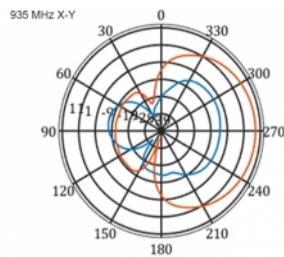

Specification

- Connector: 1 x SMA plug
- LTE band: 1 - 4; 7; 9; 10; 15; 16; 20; 23; 25; 27; 30; 33 - 41
- Frequency range: 698 - 960 MHz, 1710 - 2700 MHz
- GSM, UMTS, Bluetooth, WLAN 2.4 GHz, ZigBee, DECT, Z-Wave
- Antenna gain: 9 - 11 dBi
- Polarisation: vertical
- Horizontal beam angle: 70°
- Vertical beam angle: 55°
- Impedance: 50 Ohm
- VSWR: 1.5
- Operating temperature: -40 °C ~ 60 °C
- Housing material: ABS UV resistant
- Colour: white
- Dimensions (LxWxH): ca. 450 x 210 x 65 mm
- Cable type: coaxial
- Cable type: RG-58
- Cable colour: black
- Cable attenuation: 0.5 dB @ 800 MHz per meter
- Cable diameter: ca. 5 mm
- Cable length incl. connectors: ca. 5 m

Images

General	
Mounting type:	pole
Protection category:	IP55
Suitable for indoor:	yes
Suitable for outdoor:	yes
Interface	
connector:	1 x SMA plug
Technical characteristics	
Frequency range:	1710 - 2700 MHz 698 MHz - 960 MHz
Antenna gain:	7 - 9 dBi
Beam width horizontal:	70°
Beam width vertical:	55°
Impedance:	50 Ω
Operating temperature:	-40 °C ~ 60 °C
Polarisation:	vertical
Power handling:	50 W
VSWR:	2.0
Physical characteristics	
Antenna type:	directional
Weight:	1,2 kg
Cable category:	coaxial
Cable type:	RG-58
Cable attenuation:	0.5 dB @ 800 MHz per meter
Cable colour:	black
Cable length:	5 m (incl. connectors)
Cable diameter:	5 mm
Length:	45.0 cm
Width:	21.0 cm
Height:	6.5 cm
Colour:	white