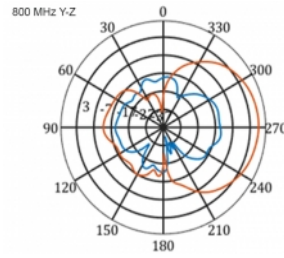

Specification

- Connector: 1 x SMA plug
- LTE band: 1 - 4; 7; 9; 10; 15; 16; 20; 23; 25; 27; 30; 33 - 41
- Frequency range: 698 - 960 MHz, 1710 - 2700 MHz
- GSM, UMTS, Bluetooth, WLAN 2.4 GHz, ZigBee, DECT, Z-Wave
- Antenna gain: 9 - 11 dBi
- Polarisation: vertical
- Horizontal beam angle: 70°
- Vertical beam angle: 55°
- Impedance: 50 Ohm
- VSWR: 1.5
- Operating temperature: -40 °C ~ 60 °C
- Housing material: ABS UV resistant
- Colour: white
- Dimensions (LxWxH): ca. 450 x 210 x 65 mm
- Cable type: coaxial
- Cable type: RG-58
- Cable colour: black
- Cable attenuation: 0.5 dB @ 800 MHz per meter
- Cable diameter: ca. 5 mm
- Cable length incl. connectors: ca. 5 m

Images

General	
Mounting type:	pole
Protection category:	IP55
Suitable for indoor:	yes
Suitable for outdoor:	yes
Interface	
connector:	1 x SMA plug
Technical characteristics	
Frequency range:	1710 - 2700 MHz 698 MHz - 960 MHz
Antenna gain:	7 - 9 dBi
Beam width horizontal:	70°
Beam width vertical:	55°
Impedance:	50 Ω
Operating temperature:	-40 °C ~ 60 °C
Polarisation:	vertical
Power handling:	50 W
VSWR:	2.0
Physical characteristics	
Antenna type:	directional
Weight:	1,2 kg
Cable category:	coaxial
Cable type:	RG-58
Cable attenuation:	0.5 dB @ 800 MHz per meter
Cable colour:	black
Cable length:	5 m (incl. connectors)
Cable diameter:	5 mm
Length:	45.0 cm
Width:	21.0 cm
Height:	6.5 cm
Colour:	white