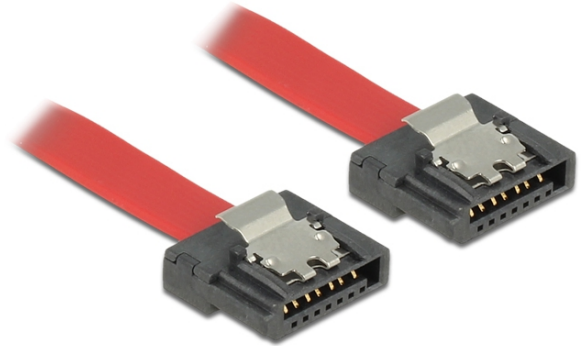

Delock SATA 6 Gb/s Cable 70 cm red FLEXI

Description

The Delock SATA FLEXI cables were specifically designed to be used in tight spaces in chassis. They are ultra-flexible and can be bent or kinked as required, even knots are possible. Another advantage is the extreme durability that prevents breakage or material weakness of the cables. By using the SATA FLEXI cables, angled connectors are no longer necessary; the connectors can be easily bent in every desired direction. The short connectors provide more flexibility in tight spaces and are practical to use, and the metal clips ensure that the cables reliably click into place. The cables support data transfer rates of up to 6 Gb/s and are downwards compatible to previous SATA versions.

ca. 70 cm

Specification

- Connectors:
 1 x SATA 6 Gb/s 7 pin receptacle straight >
 1 x SATA 6 Gb/s 7 pin receptacle straight
- With metal clips
- Data transfer rate up to 6 Gb/s
- Downwards compatible to SATA 1.5 Gb/s and 3 Gb/s
- Cable gauge: 28 AWG
- Colour: red
- Length incl. connectors: ca. 70 cm

Item no. 83836

EAN: 4043619838363

Country of origin: Taiwan, Republic of China

Package: • Zip poly bag

System requirements

- A free SATA port

Package content

- SATA cable