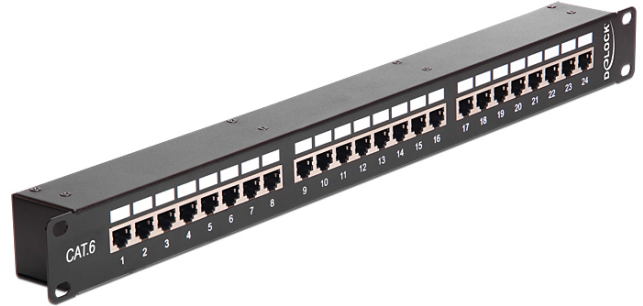

# Delock 19" Coupler Patch Panel 24 Port Cat.6

## Description

This Patch Panel by Delock can be mounted in a 19" rack. The jacks on the front and rear of the panel provide convenient connections for patch cable.

## Specification

- Connector: 24 x RJ45 jack (front) > 24 x RJ45 jack (rear), 1:1 connected
- Shielded (Cat.6)
- For mounting in 19" racks, 1 U
- Printed name plate
- Color: Black
- Dimensions (LxWxH): ca. 482.6 x 44.0 x 44.0 mm