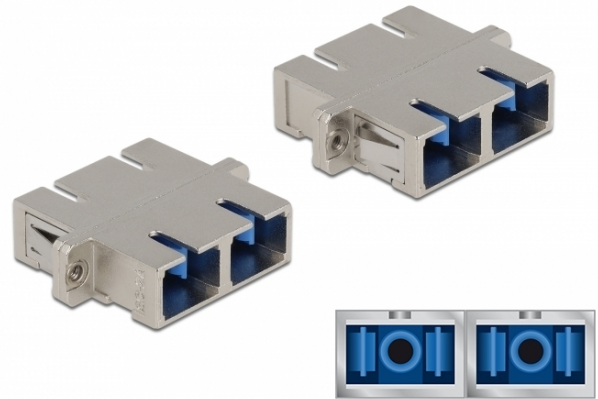

# Delock Optical Fiber Coupler SC Duplex female to SC Duplex female Single-mode metal

## Description

With this SC Duplex coupling by Delock, optical fiber male connectors can be easily connected to each other. The coupling enables a direct connection to the optical fiber cable and is suitable for simple mounting in optical fiber connection boxes, cabinets and patch panels.

### Protection by dust cover

The coupling is equipped with an appropriate cap to protect the sleeve from dust and to keep it clean.

## Specification

- Connectors:
  - 1 x SC Duplex female >
  - 1 x SC Duplex female
- For single-mode fiber
- Ceramic sleeve
- With dust cover
- Mounting via metal holder or screws
- 2 x mounting holes
- Mounting hole diameter: 2.4 mm
- Pitch of screw hole: ca. 30.7 mm
- Panel cut-out (WxH): ca. 26.6 x 9.5 mm
- Operating temperature: -20 °C ~ 70 °C
- Material: metal
- Dimensions (LxWxH): ca. 34.7 x 25.6 x 9.3 mm