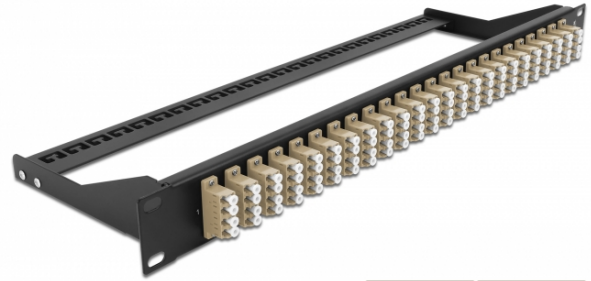

Delock 19" Fibre Patch Panel 24 port LC Quad beige

Description

This patch panel by Delock can be mounted in a 19" rack. The jacks on the front and rear of the panel provide convenient connections for fibre patch cable.

Specification

- Connectors:
 - 24 x LC Quad female >
 - 24 x LC Quad female
- Colour: beige
- For 96 OM2 Multi-mode fibers
- Zirconia ceramic ferrule with protection cap
- For mounting in 19" racks, 1U
- Removable strain relief
- Housing colour: black
- Dimensions (LxWxH): ca. 482.6 x 150.0 x 43.6 mm

Package content

- 19" patch panel

Item no. 43400

EAN: 4043619434008

Country of origin: China

Package: White Box

General	
Mounting type:	19 in
Physical characteristics	
Housing colour:	black
Depth:	150 mm
Width:	482.6 mm
Height:	43.6 mm