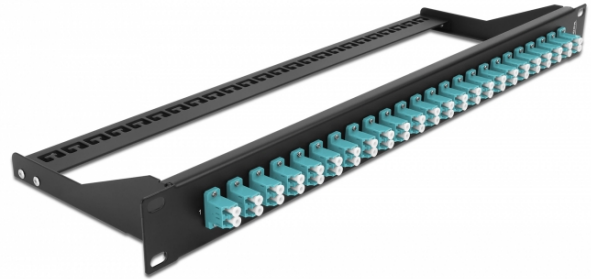

Delock 19" Fibre Patch Panel 24 port LC Duplex aqua

Description

This patch panel by Delock can be mounted in a 19" rack. The jacks on the front and rear of the panel provide convenient connections for fibre patch cable.

Specification

- Connectors:
 - 24 x LC Duplex female >
 - 24 x LC Duplex female
- Colour: aqua
- For 48 OM3 Multi-mode fibers
- Zirconia ceramic ferrule with protection cap
- For mounting in 19" racks, 1U
- Removable strain relief
- Housing colour: black
- Dimensions (LxWxH): ca. 482.6 x 150.0 x 43.6 mm

Package content

- 19" patch panel

Item no. 43389

EAN: 4043619433896

Country of origin: China

Package: White Box

General	
Mounting type:	19 in
Physical characteristics	
Housing colour:	black
Depth:	150 mm
Width:	482.6 mm
Height:	43.6 mm