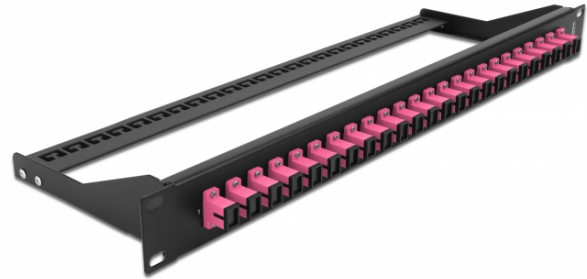

Delock 19" Fibre Patch Panel 24 port SC Simplex violet

Description

This patch panel by Delock can be mounted in a 19" rack. The jacks on the front and rear of the panel provide convenient connections for fibre patch cable.

Specification

- Connectors:
 - 24 x SC Simplex female >
 - 24 x SC Simplex female
- Colour: violet
- For 24 OM4 Multi-mode fibers
- Zirconia ceramic ferrule with protection cap
- For mounting in 19" racks, 1U
- Removable strain relief
- Housing colour: black
- Dimensions (LxWxH): ca. 482.6 x 150.0 x 43.6 mm

Package content

- 19" patch panel

Item no. 43384

EAN: 4043619433841

Country of origin: China

Package: White Box

General	
Mounting type:	19 in
Physical characteristics	
Housing colour:	black
Depth:	150 mm
Width:	482.6 mm
Height:	43.6 mm