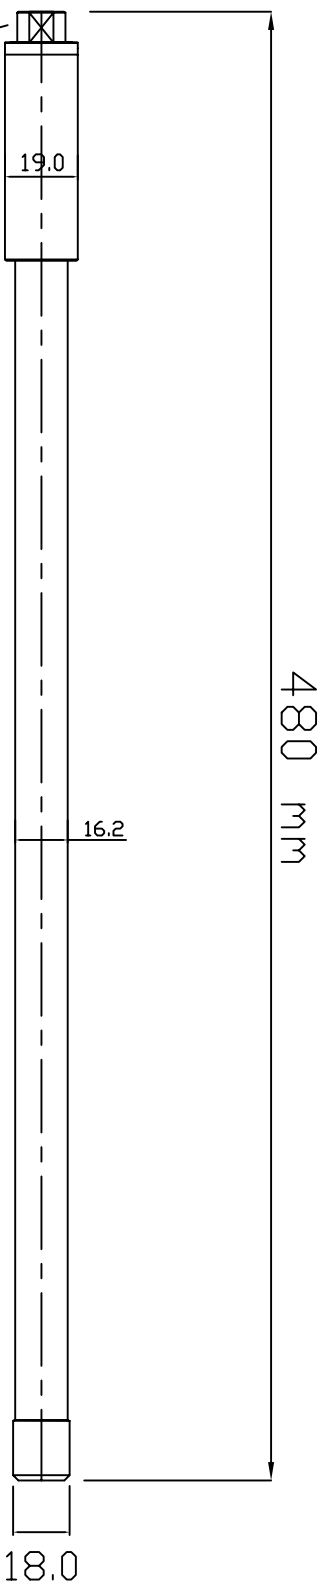

DA-24-09-7-2-SMR

2.4-2.5GHZ MINI OMNI 7 dBi FOR SMA MALE RP+MOUNT KIT

ANTENNA CONNECTOR : SMA MALE RP

1 FREQUENCY RANGE : 2400-2500MHZ

2 GAIN : 7 dBi

3 VSWR : < 1.6 : 1

4 IMPEDANCE : 50 Ω

5 POLARIZATION : LINEAR VERTICAL

6 HPBW/HORIZOTAL : 360°

7 HPBW/VERTICAL : 25°

8 DIMENSIONS : L480xW19XH19mm

9

10

11

12

13