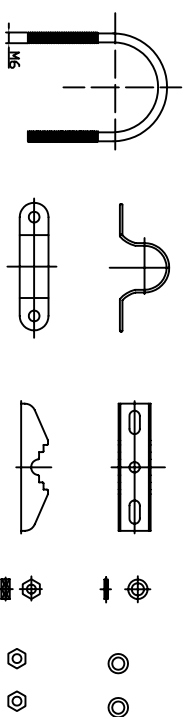

DA-24-09-7-2-SMR

2.4-2.5GHZ MINI OMNI 7 dBi FOR SMA MALE RP+MOUNT KIT

ANTENNA CONNECTOR : SMA MALE RP

1 FREQUENCY RANGE : 2400-2500MHZ

2 GAIN : 7 dBi

3 VSWR : < 1.6 : 1

4 IMPEDANCE : 50 Ω

5 POLARIZATION : LINEAR VERTICAL

6 HPBW/HORIZOTAL : 360°

7 HPBW/VERTICAL : 25°

8 DIMENSIONS : L480xW19XH19mm

9

10

11

12

13