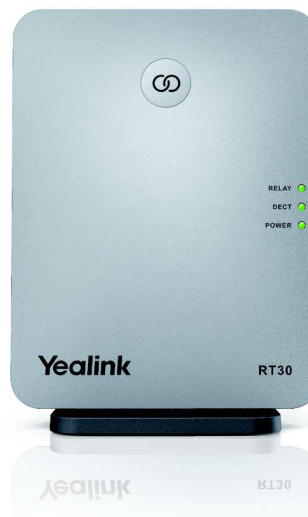

### Yealink DECT Repeater RT30

Yealink DECT repeater RT30, designed in accordance with Digital Enhanced Cordless Telecommunication (DECT) standard, is characterized by easy installation and a user friendly display concept. The repeater can be deployed to extend the DECT radio coverage of Yealink W60B base station significantly in all directions, and when working with W60B, it supports two RT30 cascaded. Clear LED indicators are used to distinguish different DECT statuses. What's more, its elegant design and easy installation are typically suitable to be used in the ambiance of modern business environments.

#### Key Features and Benefits

- Compatible with DECT CAT-iq 2.0
- Compatible with Yealink W60B/W52 DECT IP Base Station
- Up to 6 repeaters per base station
- Star connection
- Up to 2 repeaters can be arranged in cascade
- Auto association
- HD voice
- Plug & play setup
- Clear status LED display
- Elegant design
- Wall mountable

#### General Features

- Standards: DECT CAT-iq 2.0
- Extending the DECT coverage
- Supports automatic handover of calls between RT30
- Up to 2 simultaneous calls per repeater
- Up to 6 repeaters per base station
- Up to 2 repeaters can be arranged in cascade (only when connected to W60B)
- Auto association
- Base Link Reset
- LED Display
  - LED 1 Power On
  - LED 2 DECT Link
  - LED 3 Active Relay
- Compatible with Yealink W60B (version 77.81.0.35 or later)
- Compatible with Yealink W52 Base Station (version 25.81.0.10 or later)

#### Physical Features

- Desktop or wall mountable
- Power supply:
  - AC 100-240V Input and DC 5V/600mA Output
- Dimension (W\*H\*T): 130mm x 100mm x 25.1mm