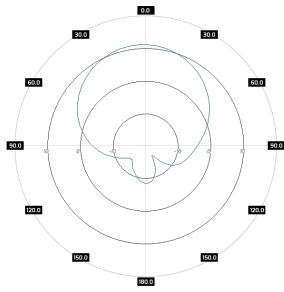

SA MDBC255-90-14X
2.45GHz, port 1, azimuth