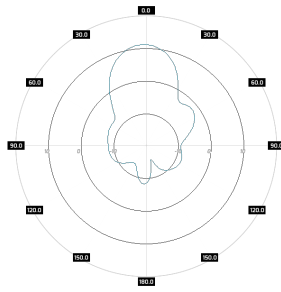

### Mechanic specification

Dimensions	27.2 x 27.6 x 9.6 cm 10.71 x 10.87 x 3.78 inch
Weight	2.5 kg
Connector	RJ45 & 4xSMA
Material	ABS
Waterproof level	IP67
Operating temperature	from -40°C to 80°C from -40°F to 176°F
Wind resistance	70km/h

### Mounting Kit

Dimensions	9.9 x 10.5 x 14.8 cm 3.9 x 4.13 x 5.83 inch
Regulation Range	+/- 30°
Weight	0.87 kg
Mast Dimensions Range	250 - 650mm
Material	Polyamide with fiberglass + galvanized steel U-Bolts

### Systems

- › LTE band - 7, 38, 40, 41
- › WLAN - 2.4 GHz, 5 GHz
- › WiMAX - 2.3 GHz, 2.5 GHz, 5 GHz
- › RFID - 2400 - 2483 MHz, 5725 - 5875 MHz
- › Bluetooth - 2400-2483 MHz
- › ISM - 2400-2483 MHz, 5725-5875 MHz

### Plots

SA MDBC255-90-14X  
2.45GHz, port 1, azimuth

SA MDBC255-90-14X  
2.45GHz, port 1, elev.

SA MDBC255-90-14X  
2.45GHz, port 2, azimuth

SA MDBC255-90-14X  
2.45GHz, port 2, elev.

SA MDBC255-90-14X  
5.5GHz, port 1, azimuth