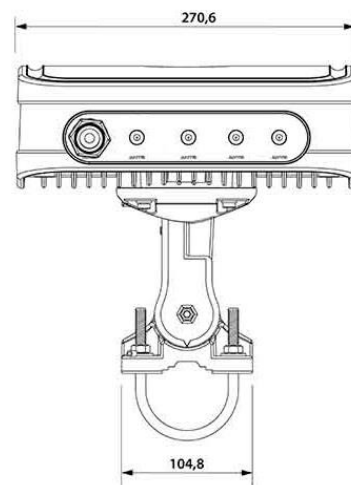

**MECHANICAL SPECIFICATION**

MATERIALS	ABS, aluminum, PTFE, Fiberglass
INGRESS PROTECTION	IP67
DIMENSIONS	272 x 276 x 96 mm 10.71 x 10.87 x 3.78 inch
WEIGHT	1.8 kg 3.97 lbs
OPERATING TEMPERATURE	From -40°C to 75°C From -40°F to 167°F

## DIMENSIONS