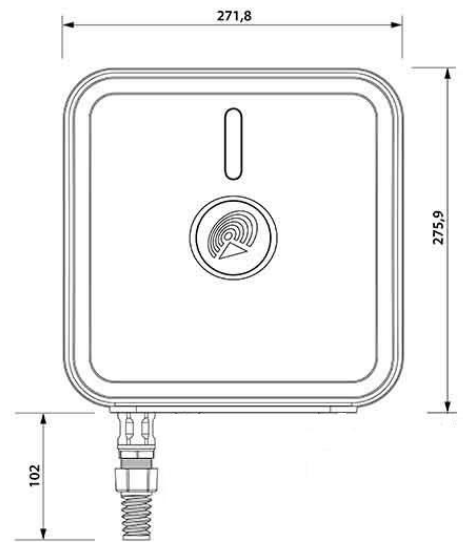

**MECHANICAL SPECIFICATION**

MATERIALS	ABS, aluminum, PTFE, Fiberglass
INGRESS PROTECTION	IP67
DIMENSIONS	272 x 276 x 96 mm 10.71 x 10.87 x 3.78 inch
WEIGHT	1.8 kg 3.97 lbs
OPERATING TEMPERATURE	From -40°C to 75°C From -40°F to 167°F

## DIMENSIONS