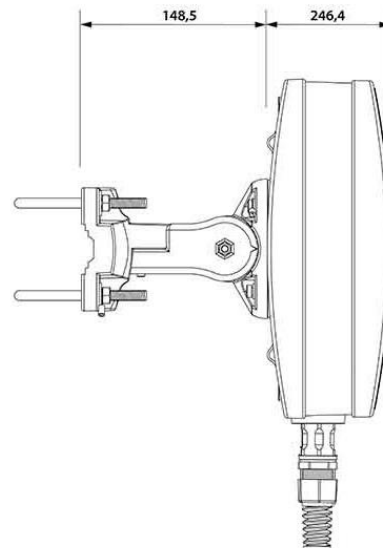

**MECHANICAL SPECIFICATION**

MATERIALS	ABS, aluminum, PTFE, Fiberglass
INGRESS PROTECTION	IP67
DIMENSIONS	272 x 276 x 96 mm 10.71 x 10.87 x 3.78 inch
WEIGHT	1.8 kg 3.97 lbs
OPERATING TEMPERATURE	From -40°C to 75°C From -40°F to 167°F

## DIMENSIONS