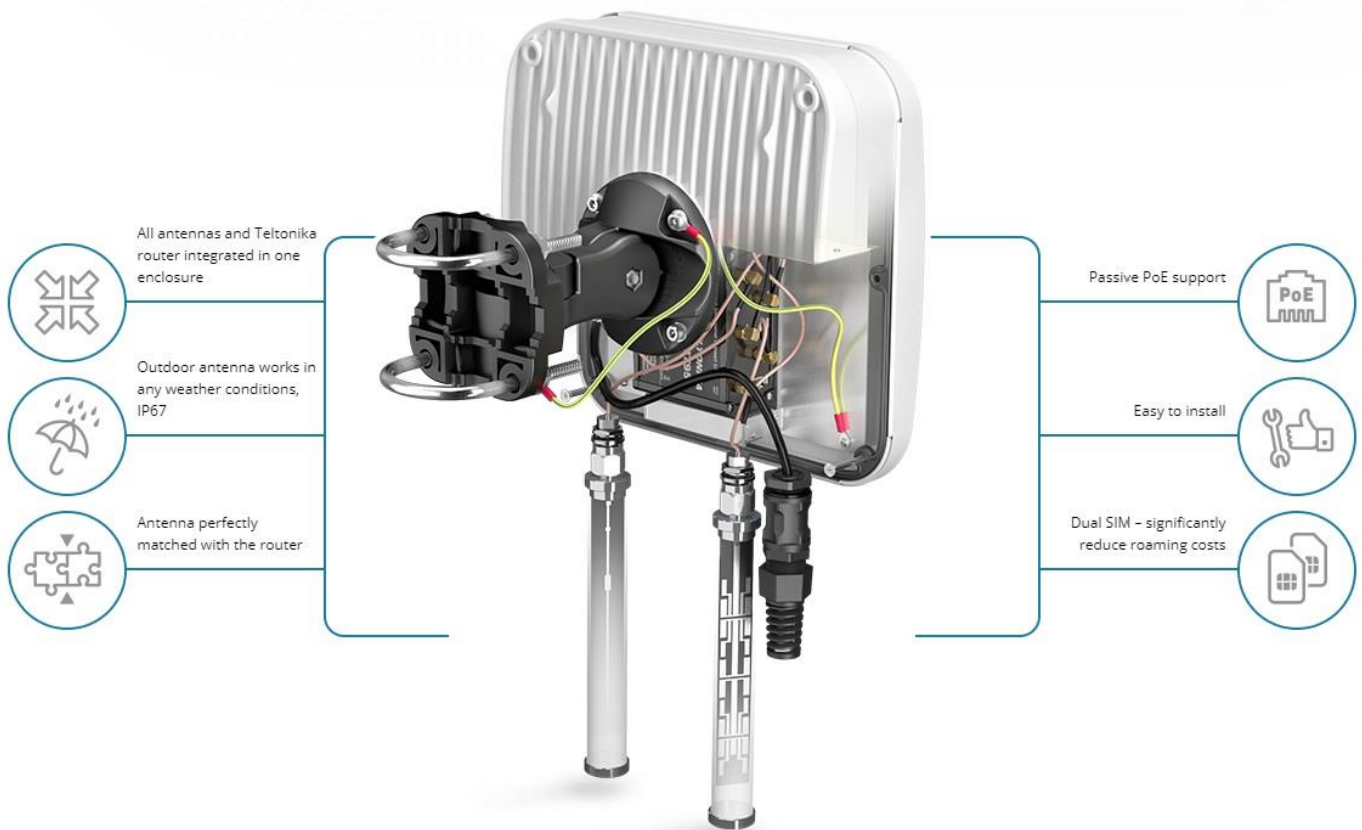

# QuMax for RUT955

**INTEGRATED OUTDOOR MULTI BAND HIGH POWER LTE DIRECTIONAL ANTENNA + OUTDOOR WI-FI OMNI ANTENNA + GPS ANTENNA + PLACE TO INSTALL TELTONIKA RUT955 (ALL-IN-ONE)**

QuMAX offers the most powerful directional LTE antenna of all QuWireless antennas. It is dedicated to connections with long distance to base station. It is designed to have Teltonika RUT955 router installed inside IP67 enclosure. It is the first choice for fixed installations in industrial environment. It has embedded also GPS antenna and outdoor Wi-Fi omni antennas.

MATERIALS	ABS, aluminum, PTFE, Fiberglass
INGRESS PROTECTION	IP67
DIMENSIONS	272 x 276 x 96 mm 10.71 x 10.87 x 3.78 inch
WEIGHT	1.8 kg 3.97 lbs
OPERATING TEMPERATURE	From -40°C to 75°C From -40°F to 167°F

## DEVICE SPECIFICATION

Professional rugged Dual SIM 4G LTE & WiFi cellular router. Highly secure and reliable industrial device equipped with Ethernet, Digital & Analogue I/O, RS232, RS485, GNSS (GPS), microSD and USB interfaces.