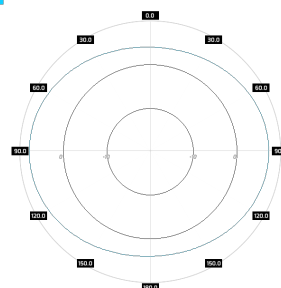

WiOmni245-7V
5.5GHz, azimuth