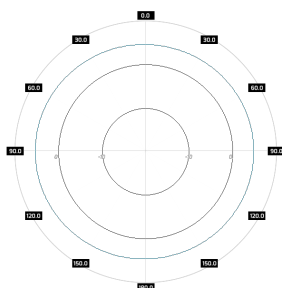

Plots

WiOmni245-7V
2.45GHz azimuth