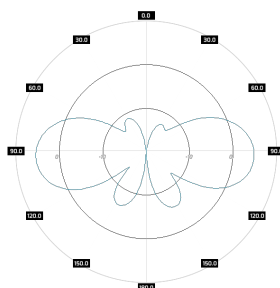

WiOmni245-7V
2.45GHz, elev.