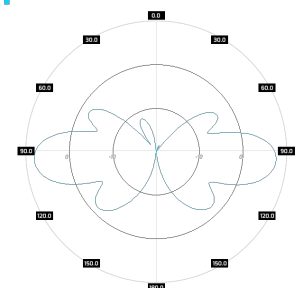

WiOmni245-7V
5.5GHz, elev.