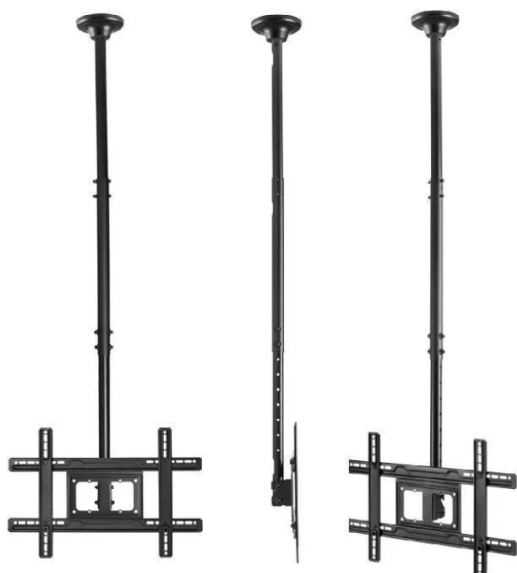

Item no.: SC-2209-1309-4122

MC-803 - VESA Monitor/TV Holder, 37-100", black, 50 kg

51,57 EUR

Item no.: SC-2209-1309-4122
shipping weight: 6.90 kg
Manufacturer: Maclean Brackets

Product Description

Maclean MC-803 - VESA Monitor/TV Holder, 37-100", black, 50 kg

The universal ceiling bracket is used for mounting OLED/QLED/LED/PLASMA/LCD plasma TVs and monitors of various brands with a weight of up to 50 kg and screen diagonals from 37" to 100".

Compatible with LED, LCD and OLED TVs: Sony, LG, Samsung, Philips, Sharp, Panasonic, Toshiba, Grundig, Pioneer, JVC, Benq, Sanyo, NEC, Hyundai, Hitachi. The quality of this mount is confirmed by its weight - 6.6 kg.

The bracket can be easily attached to the VESA standard screen: The screen is equipped with VESA standard: 100x100, 200x100, 200x100, 200x200, 300x300, 300x200, 400x400, 600x400.

- Universal ceiling mount for monitor or TV/OLED/QLED/LED/PLASMA/LCD
- Universal wall mount for 37-100" HDTVs
- Maximum load: Up to 50 kg
- Adjustable inclination from +5 to -25 degrees
- Height adjustment: 913-1783 mm
- Clockwise rotation: +30° / -30°
- Masking of cables in the support column
- Minimum/maximum horizontal distance: 100/600 mm
- Minimum/maximum vertical distance: 100/400 mm
- Robust metal construction
- Powder coating (black)
- High processing quality
- Very easy to assemble
- Protection against unintentional removal/lowering of the screen!
- VESA max: 600x400
- Complies with VESA standard: 100x100, 200x200, 300x200, 300x300, 400x200, 400x300, 400x400, 600x400
- Designed for 37" - 80" televisions (or larger if their weight does not exceed 50 kg and the VESA standard is compatible with the mount)
- Includes a set of ceiling and TV mounting screws