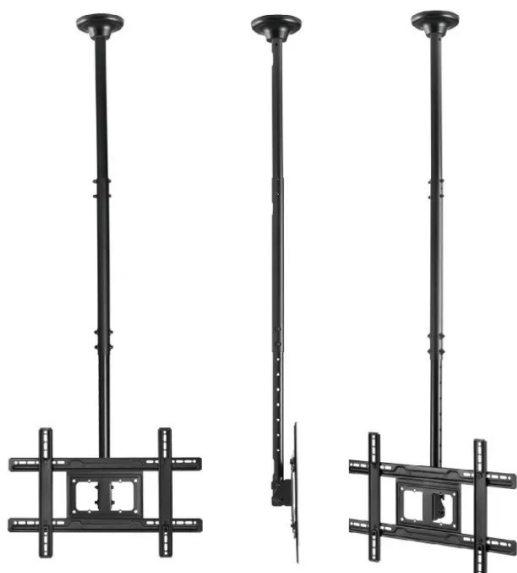

Item no.: SC-2209-1309-4122

MC-803 - VESA Monitor/TV Holder, 37-100", black, 50 kg

51,63 EUR

Item no.: SC-2209-1309-4122
shipping weight: 6.90 kg
Manufacturer: Maclean Brackets

Product Description

Maclean MC-803 - VESA Monitor/TV Holder, 37-100", black, 50 kg

The universal ceiling bracket is used for mounting OLED/QLED/LED/PLASMA/LCD plasma TVs and monitors of various brands with a weight of up to 50 kg and screen diagonals from 37" to 100".

Compatible with LED, LCD and OLED TVs: Sony, LG, Samsung, Philips, Sharp, Panasonic, Toshiba, Grundig, Pioneer, JVC, Benq, Sanyo, NEC, Hyundai, Hitachi. The quality of this mount is confirmed by its weight - 6.6 kg.

The bracket can be easily attached to the VESA standard screen: The screen is equipped with VESA standard: 100x100, 200x100, 200x100, 200x200, 300x300, 300x200, 400x400, 600x400.

- Universal ceiling mount for monitor or TV/OLED/QLED/LED/PLASMA/LCD
- Universal wall mount for 37-100" HDTVs
- Maximum load: Up to 50 kg
- Adjustable inclination from +5 to -25 degrees
- Height adjustment: 913-1783 mm
- Clockwise rotation: +30° / -30°
- Masking of cables in the support column
- Minimum/maximum horizontal distance: 100/600 mm
- Minimum/maximum vertical distance: 100/400 mm
- Robust metal construction
- Powder coating (black)
- High processing quality
- Very easy to assemble
- Protection against unintentional removal/lowering of the screen!
- VESA max: 600x400
- Complies with VESA standard: 100x100, 200x200, 300x200, 300x300, 400x200, 400x300, 400x400, 600x400
- Designed for 37" - 80" televisions (or larger if their weight does not exceed 50 kg and the VESA standard is compatible with the mount)
- Includes a set of ceiling and TV mounting screws