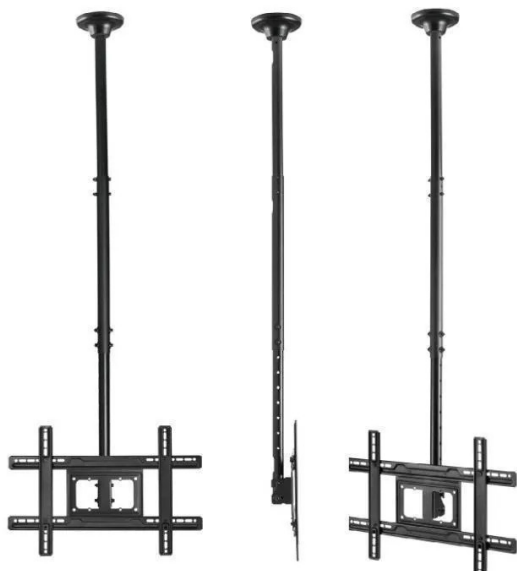

Item no.: SC-2211-2213-2945

MC-803 - VESA Monitor/TV Holder, 37-100", black, 50 kg

42,42 EUR

Item no.: SC-2211-2213-2945
shipping weight: 6.90 kg
Manufacturer: Maclean Brackets

Product Description

Maclean MC-803 - VESA Monitor/TV Holder, 37-100", black, 50 kg

The universal ceiling bracket is used for mounting OLED/QLED/LED/PLASMA/LCD plasma TVs and monitors of various brands with a weight of up to 50 kg and screen diagonals from 37" to 100".

Compatible with LED, LCD and OLED TVs: Sony, LG, Samsung, Philips, Sharp, Panasonic, Toshiba, Grundig, Pioneer, JVC, Benq, Sanyo, NEC, Hyundai, Hitachi. The quality of this mount is confirmed by its weight - 6.6 kg.

The bracket can be easily attached to the VESA standard screen: The screen is equipped with VESA standard: 100x100, 200x100, 200x100, 200x200, 300x300, 300x200, 400x400, 600x400.

- Universal ceiling mount for monitor or TV/OLED/QLED/LED/PLASMA/LCD
- Universal wall mount for 37-100" HDTVs
- Maximum load: Up to 50 kg
- Adjustable inclination from +5 to -25 degrees
- Height adjustment: 913-1783 mm
- Clockwise rotation: +30° / -30°
- Masking of cables in the support column
- Minimum/maximum horizontal distance: 100/600 mm
- Minimum/maximum vertical distance: 100/400 mm
- Robust metal construction
- Powder coating (black)
- High processing quality
- Very easy to assemble
- Protection against unintentional removal/lowering of the screen!
- VESA max: 600x400
- Complies with VESA standard: 100x100, 200x200, 300x200, 300x300, 400x200, 400x300, 400x400, 600x400
- Designed for 37" - 80" televisions (or larger if their weight does not exceed 50 kg and the VESA standard is compatible with the mount)
- Includes a set of ceiling and TV mounting screws