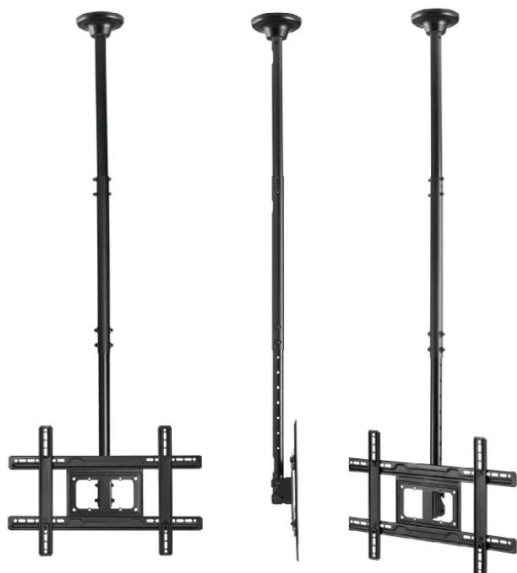

Item no.: SC-2211-2213-2945

MC-803 - VESA Monitor/TV Holder, 37-100", black, 50 kg

42,46 EUR

Item no.: SC-2211-2213-2945
 shipping weight: 6.90 kg
 Manufacturer: Maclean Brackets

Product Description

Maclean MC-803 - VESA Monitor/TV Holder, 37-100", black, 50 kg

The universal ceiling bracket is used for mounting OLED/QLED/LED/PLASMA/LCD plasma TVs and monitors of various brands with a weight of up to 50 kg and screen diagonals from 37" to 100".

Compatible with LED, LCD and OLED TVs: Sony, LG, Samsung, Philips, Sharp, Panasonic, Toshiba, Grundig, Pioneer, JVC, Benq, Sanyo, NEC, Hyundai, Hitachi. The quality of this mount is confirmed by its weight - 6.6 kg.

The bracket can be easily attached to the VESA standard screen: The screen is equipped with VESA standard: 100x100, 200x100, 200x200, 300x300, 300x200, 400x400, 600x400.

- Universal ceiling mount for monitor or TV/OLED/QLED/LED/PLASMA/LCD
- Universal wall mount for 37-100" HDTVs
- Maximum load: Up to 50 kg
- Adjustable inclination from +5 to -25 degrees
- Height adjustment: 913-1783 mm
- Clockwise rotation: +30° / -30°
- Masking of cables in the support column
- Minimum/maximum horizontal distance: 100/600 mm
- Minimum/maximum vertical distance: 100/400 mm
- Robust metal construction
- Powder coating (black)
- High processing quality
- Very easy to assemble
- Protection against unintentional removal/lowering of the screen!
- VESA max: 600x400
- Complies with VESA standard: 100x100, 200x200, 300x200, 300x300, 400x200, 400x300, 400x400, 600x400
- Designed for 37" - 80" televisions (or larger if their weight does not exceed 50 kg and the VESA standard is compatible with the mount)
- Includes a set of ceiling and TV mounting screws