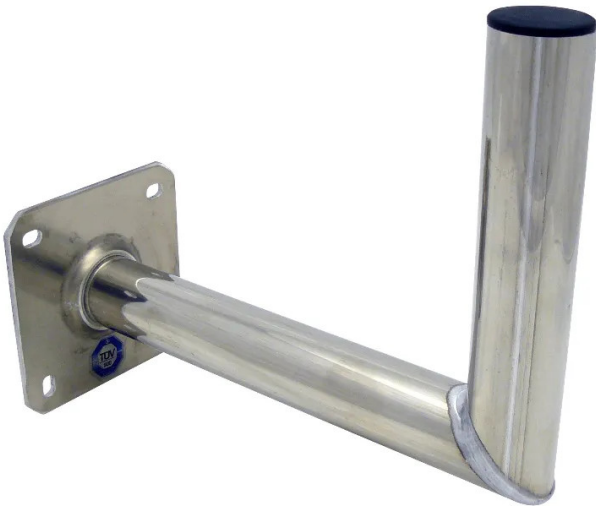

Item no.: ALU350

ALU350 - Angle Wall Bracket, Aluminum, 350 mm

from **39,93 EUR**

Item no.: ALU350
shipping weight: 1.00 kg
Manufacturer: Televes

Product Description

Televes Angle Wall Bracket, Aluminum, 350 mm The safe and weatherproof angle wall mount for your antenna. Due to the high stability, it is suitable for a dish diameter up to 85 cm.

- Tube diameter: 50 mm
- Wind resistant: up to 160 km/h
- Max. dish diameter: 85 cm
- Dimensions a, b, c: 350 mm, 250 mm, 150 mm

Specifications

Scan this QR code to
view the product
All details, up-to-date
prices and availability