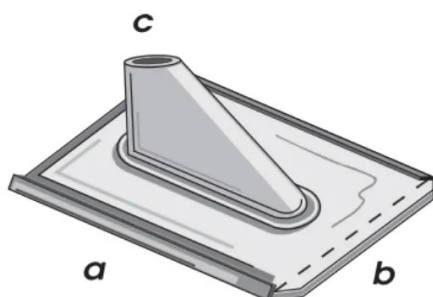

Item no.: BBZ60G

BBZ60G - Sheet Lead Tile with Galvanized Steel Socket, 500x480 mm, 60 mm Diameter

43,73 EUR

Item no.: BBZ60G
shipping weight: 1.00 kg
Manufacturer: Televes

Product Description

Televes Sheet Lead Tile with Galvanized Steel Socket for Pole Mounting For easy pole mounting on the roof.

- Length (a): 500 mm
- Width (b): 480 mm
- Diameter: 60 mm

Specifications

Scan this QR code to
view the product
All details, up-to-date
prices and availability