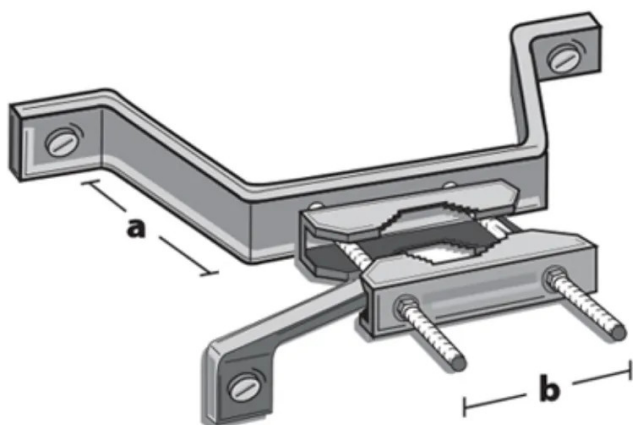

Item no.: MAHA89225

MAHA89225 - Wall Mount for Poles with up to 89 mm Diameter, 225 mm Wall Distance

from **210,86 EUR**

Item no.: MAHA89225
shipping weight: 8.90 kg
Manufacturer: Televes

Product Description

Televes Wall Mount for polesWall mount for poles with up to 89 mm diameter, 225 mm wall distance

- Distance from the wall (a): 225 mm
- Pole diameter: 89 mm

Specifications

Scan this QR code to
view the product
All details, up-to-date
prices and availability