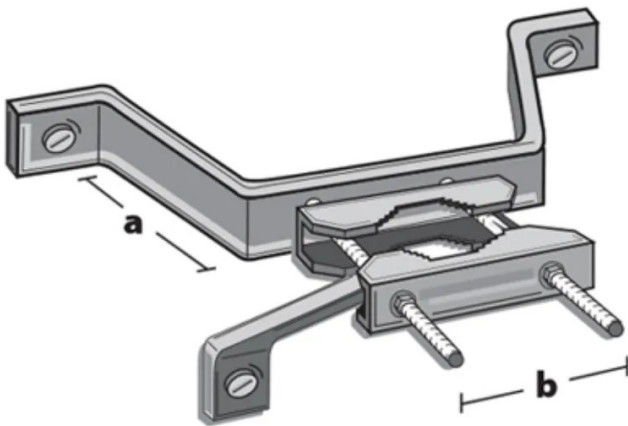

## MAHA89225 - Wall Mount for Poles with up to 89 mm Diameter, 225 mm Wall Distance

from **211,35 EUR**

Item no.: MAHA89225  
shipping weight: 8.90 kg  
Manufacturer: Televes

### Product Description

Televes Wall Mount for polesWall mount for poles with up to 89 mm diameter, 225 mm wall distance

- Distance from the wall (a): 225 mm
- Pole diameter: 89 mm