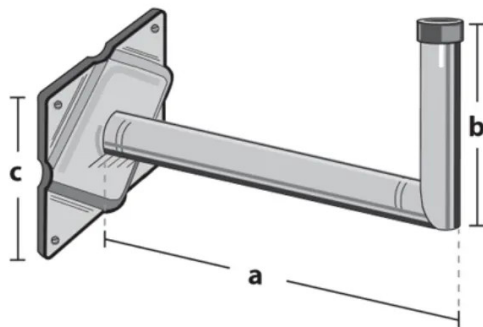

Item no.: WWH22

WWH22 - Angle Wall Bracket, Galvanized, 220 mm Wall Distance

from **51,65 EUR**

Item no.: WWH22
shipping weight: 2.10 kg
Manufacturer: Televes

Product Description

Televes Angle Wall Bracket, GalvanizedThe safe and weatherproof angle wall mount for your antenna. Due to its high stability suitable for almost any antenna size.

- Pipe diameter: 48 mm
- a: 220 mm
- b: 300 mm
- c: 200 mm

Specifications

Scan this QR code to
view the product
All details, up-to-date
prices and availability