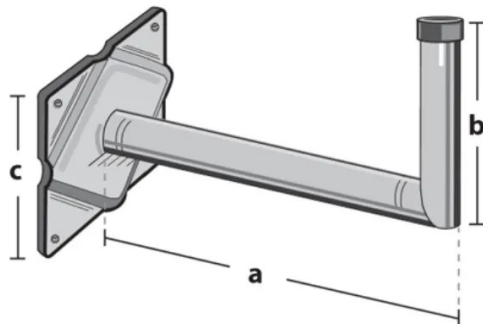

## WWH25HIT - Angle Wall Bracket, Galvanized, 38 mm Diameter, 25 cm Wall Distance

**38,08 EUR**

Item no.: WWH25HIT  
shipping weight: 1.80 kg  
Manufacturer: Televes

### Product Description

Televes Angle Wall Bracket, Galvanized The safe and weatherproof angle wall mount for your antenna. Suitable due to the high stability for almost any antenna size.

- Tube diameter: 38 mm
- a: 250 mm
- b: 300 mm
- c: 200 mm