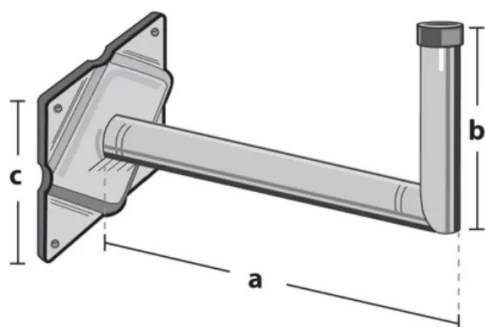

Item no.: WWH25HIT

WWH25HIT - Angle Wall Bracket, Galvanized, 38 mm Diameter, 25 cm Wall Distance

37,18 EUR

Item no.: WWH25HIT
shipping weight: 1.80 kg
Manufacturer: Televes

Product Description

Televes Angle Wall Bracket, Galvanized The safe and weatherproof angle wall mount for your antenna. Suitable due to the high stability for almost any antenna size.

- Tube diameter: 38 mm
- a: 250 mm
- b: 300 mm
- c: 200 mm

Specifications

Scan this QR code to
view the product
All details, up-to-date
prices and availability